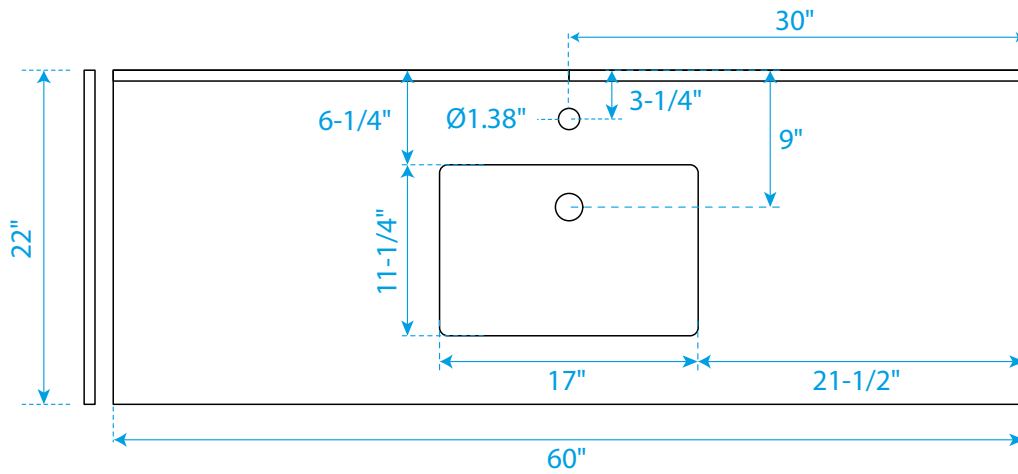

# WYNDHAM COLLECTION

TOP VIEW OF VANITY CABINET

\*Note: Due to high probability of breakage, the backsplash comes in two pieces, cut from the same piece. All measurements are  $\pm 1/4"$ .

## WC-4141-60-SGL

# WYNDHAM COLLECTION

Side splash is reversible.

Note: Due to high probability of breakage, the backsplash comes in two pieces, cut from the same piece. All measurements are  $\pm 1/4$ ".

WC-VCA-60-SGL-TOP