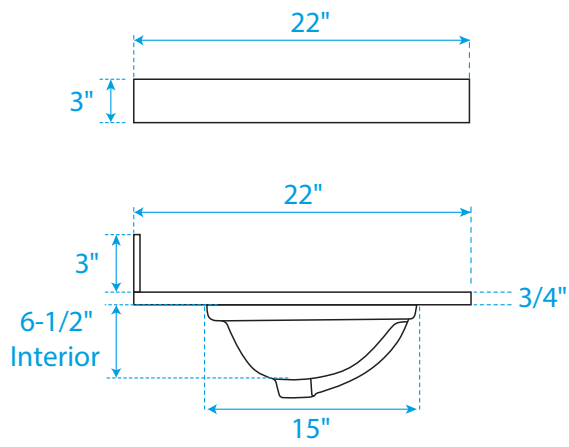

# WYNDHAM COLLECTION

TOP VIEW OF VANITY CABINET

\*Note: Due to high probability of breakage, the backsplash comes in two pieces, cut from the same piece. All measurements are  $\pm 1/4"$ .

## WC-4141-60-SGL

# WYNDHAM COLLECTION

Side splash is reversible.

Note: Due to high probability of breakage, the backsplash comes in two pieces, cut from the same piece. All measurements are  $\pm 1/4$ ".

WC-VCA-60-SGL-TOP