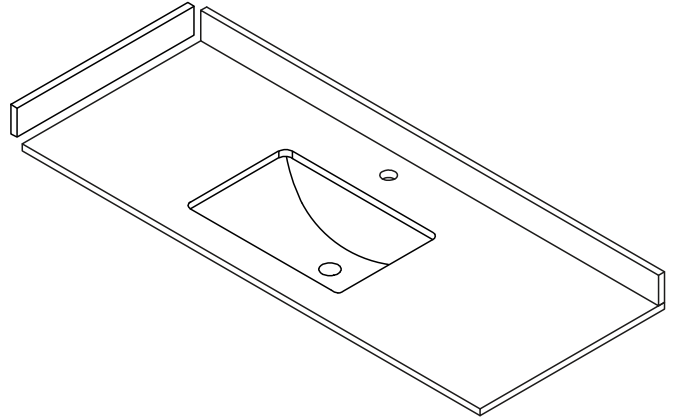

# WYNDHAM COLLECTION

TOP VIEW OF VANITY CABINET

\*Note: Due to high probability of breakage, the backsplash comes in two pieces, cut from the same piece. All measurements are  $\pm 1/4"$ .

## WC-4141-60-SGL

# WYNDHAM COLLECTION

Side splash is reversible.

Note: Due to high probability of breakage, the backsplash comes in two pieces, cut from the same piece. All measurements are  $\pm 1/4$ ".

WC-VCA-60-SGL-TOP