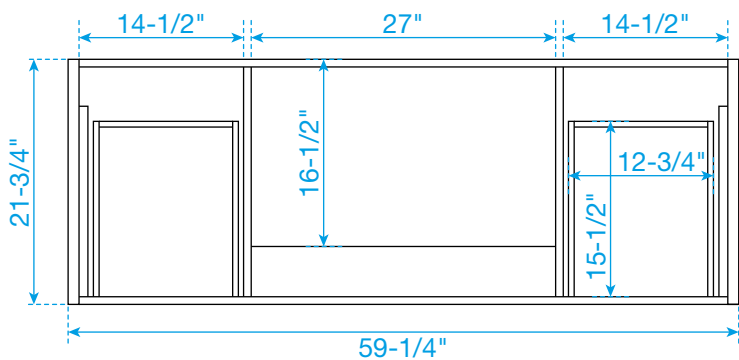

# WYNDHAM COLLECTION

TOP VIEW OF VANITY CABINET

\*Note: Due to high probability of breakage, the backsplash comes in two pieces, cut from the same piece. All measurements are  $\pm 1/4"$ .

# WYNDHAM COLLECTION

Side splash is reversible.

Note: Due to high probability of breakage, the backsplash comes in two pieces, cut from the same piece. All measurements are  $\pm 1/4$ ".

WC-VCA-60-SGL-TOP