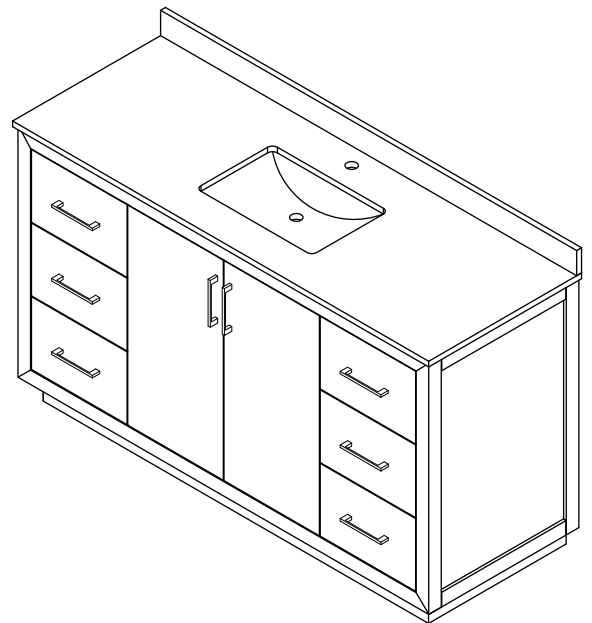

# WYNDHAM COLLECTION

TOP VIEW OF VANITY CABINET

\*Note: Due to high probability of breakage, the backsplash comes in two pieces, cut from the same piece. All measurements are  $\pm 1/4"$ .

## WC-4141-60-SGL

# WYNDHAM COLLECTION

Side splash is reversible.

Note: Due to high probability of breakage, the backsplash comes in two pieces, cut from the same piece. All measurements are  $\pm 1/4$ ".

WC-VCA-60-SGL-TOP