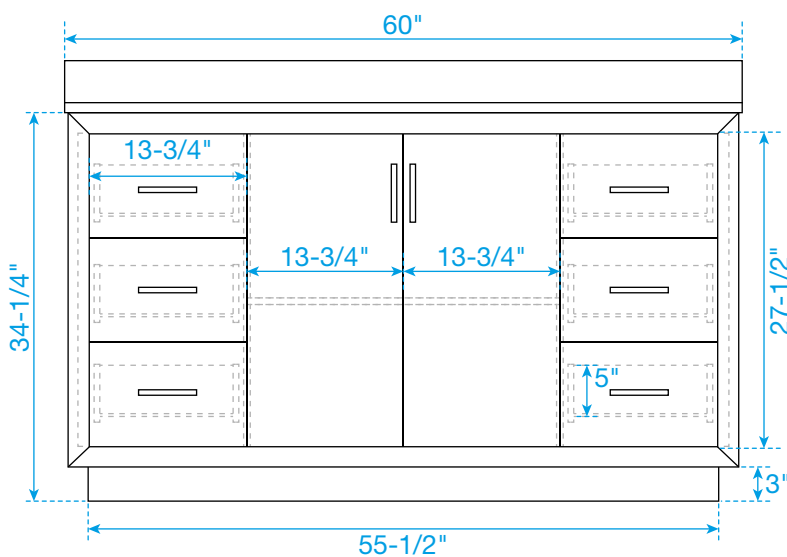

# WYNDHAM COLLECTION

TOP VIEW OF VANITY CABINET

\*Note: Due to high probability of breakage, the backsplash comes in two pieces, cut from the same piece. All measurements are  $\pm 1/4"$ .

# WYNDHAM COLLECTION

Side splash is reversible.

Note: Due to high probability of breakage, the backsplash comes in two pieces, cut from the same piece. All measurements are  $\pm 1/4$ ".

WC-VCA-60-SGL-TOP