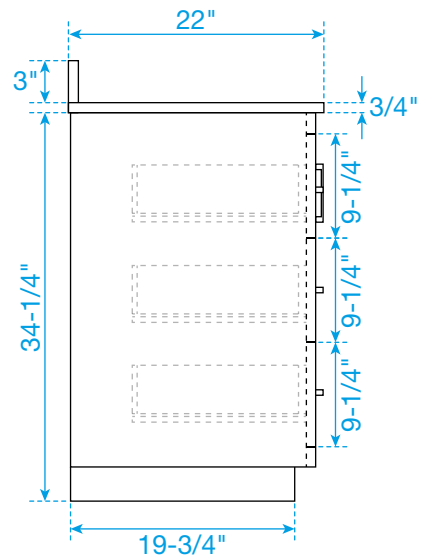

# WYNDHAM COLLECTION

TOP VIEW OF VANITY CABINET

\*Note: Due to high probability of breakage, the backsplash comes in two pieces, cut from the same piece. All measurements are  $\pm 1/4"$ .

## WC-4141-60-SGL

# WYNDHAM COLLECTION

Side splash is reversible.

Note: Due to high probability of breakage, the backsplash comes in two pieces, cut from the same piece. All measurements are  $\pm 1/4$ ".

WC-VCA-60-SGL-TOP