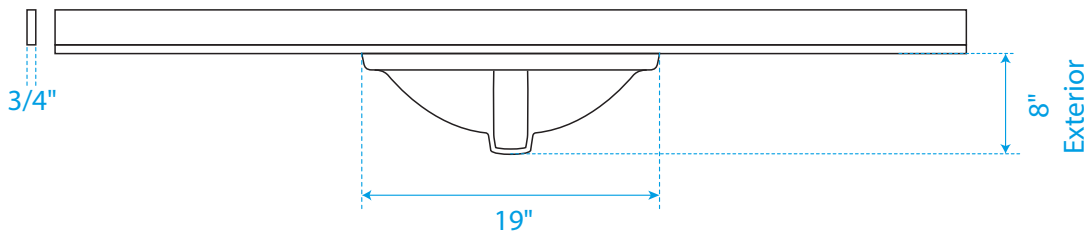

# WYNDHAM COLLECTION

TOP VIEW OF VANITY CABINET

\*Note: Due to high probability of breakage, the backsplash comes in two pieces, cut from the same piece. All measurements are  $\pm 1/4"$ .

## WC-4141-60-SGL

# WYNDHAM COLLECTION

Side splash is reversible.

Note: Due to high probability of breakage, the backsplash comes in two pieces, cut from the same piece. All measurements are  $\pm 1/4$ ".

WC-VCA-60-SGL-TOP