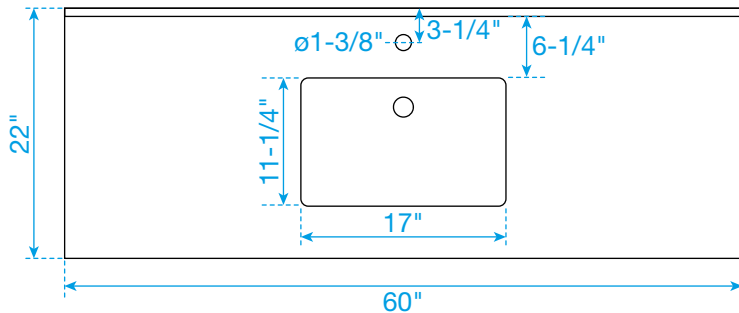

# WYNDHAM COLLECTION

TOP VIEW OF VANITY CABINET

\*Note: Due to high probability of breakage, the backsplash comes in two pieces, cut from the same piece. All measurements are  $\pm 1/4"$ .

## WC-4141-60-SGL

# WYNDHAM COLLECTION

Side splash is reversible.

Note: Due to high probability of breakage, the backsplash comes in two pieces, cut from the same piece. All measurements are  $\pm 1/4$ ".

WC-VCA-60-SGL-TOP