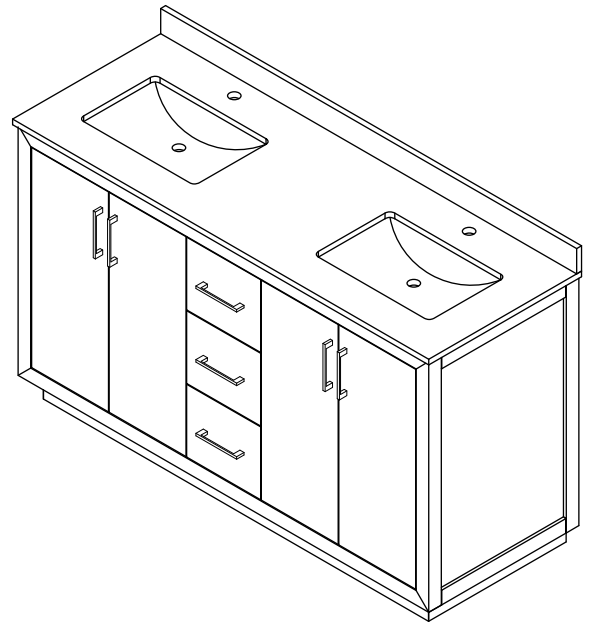

WYNDHAM COLLECTION

TOP VIEW OF VANITY CABINET

*Note: Due to high probability of breakage, the backsplash comes in two pieces, cut from the same piece. All measurements are $\pm 1/4$ ".

WC-4141-60-DBL