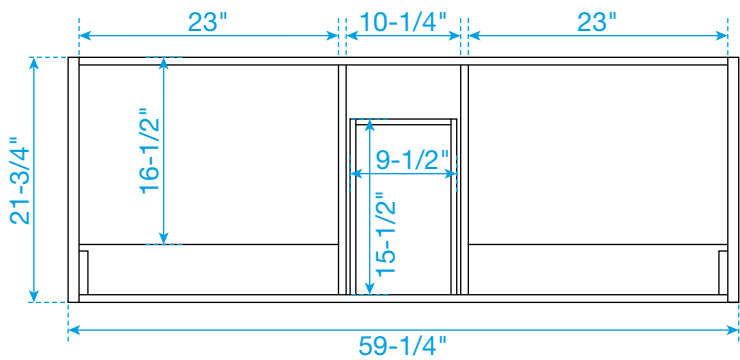

WYNDHAM COLLECTION

TOP VIEW OF VANITY CABINET

*Note: Due to high probability of breakage, the backsplash comes in two pieces, cut from the same piece. All measurements are $\pm 1/4$ ".

WC-4141-60-DBL