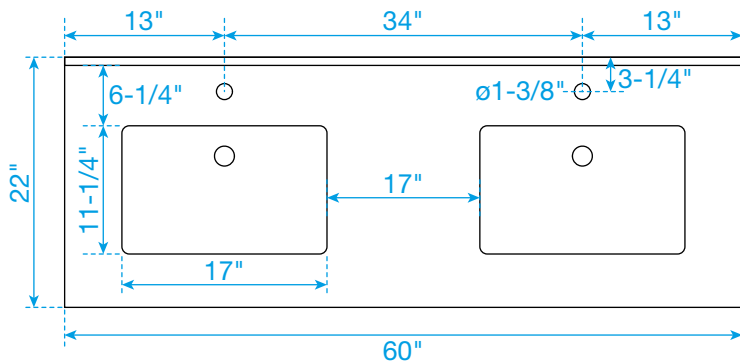

WYNDHAM COLLECTION

TOP VIEW OF VANITY CABINET

*Note: Due to high probability of breakage, the backsplash comes in two pieces, cut from the same piece. All measurements are $\pm 1/4$ ".

WC-4141-60-DBL