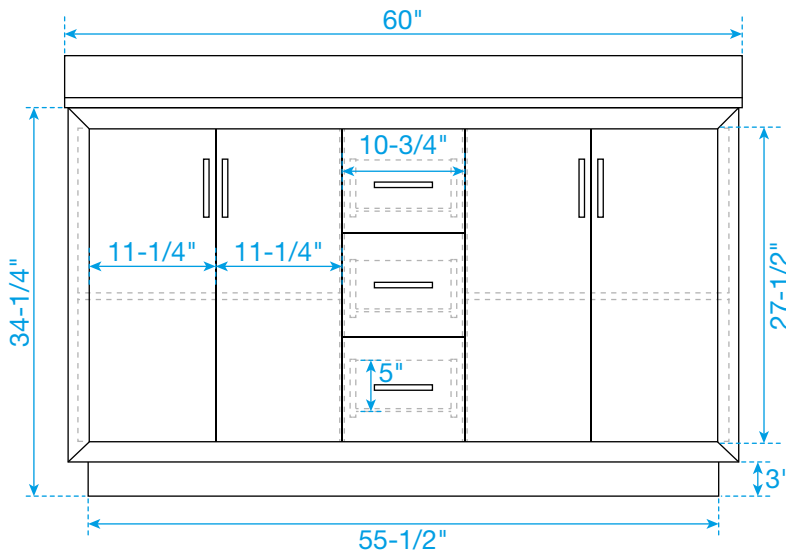

WYNDHAM COLLECTION

TOP VIEW OF VANITY CABINET

*Note: Due to high probability of breakage, the backsplash comes in two pieces, cut from the same piece. All measurements are $\pm 1/4$ ".

WC-4141-60-DBL