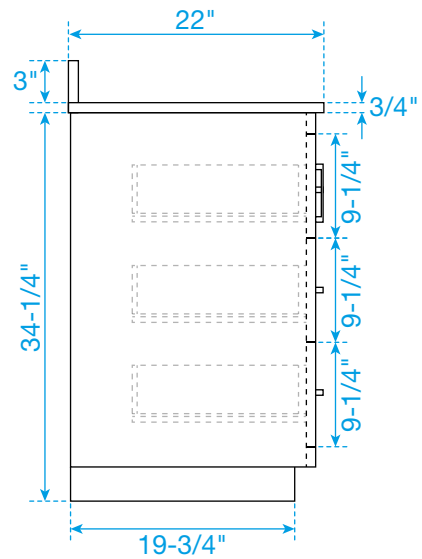

WYNDHAM COLLECTION

TOP VIEW OF VANITY CABINET

*Note: Due to high probability of breakage, the backsplash comes in two pieces, cut from the same piece. All measurements are $\pm 1/4$ ".

WC-4141-60-DBL