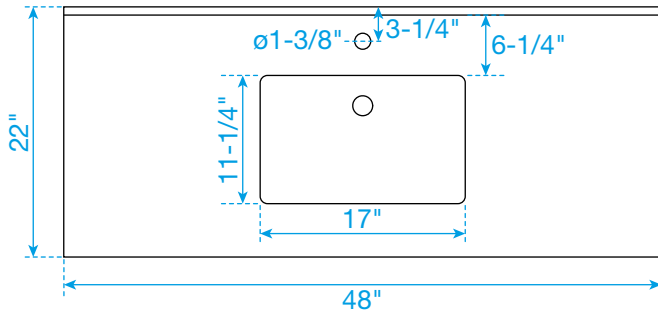

WYNDHAM COLLECTION

TOP VIEW OF VANITY CABINET

*Note: Due to high probability of breakage, the backsplash comes in two pieces, cut from the same piece. All measurements are $\pm 1/4"$.

WC-4141-48-SGL