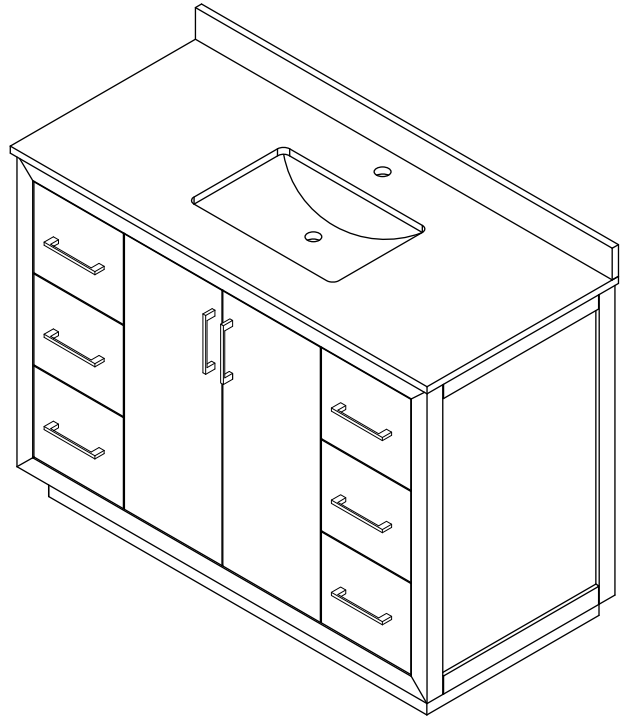

WYNDHAM COLLECTION

TOP VIEW OF VANITY CABINET

*Note: Due to high probability of breakage, the backsplash comes in two pieces, cut from the same piece. All measurements are $\pm 1/4"$.

WC-4141-48-SGL