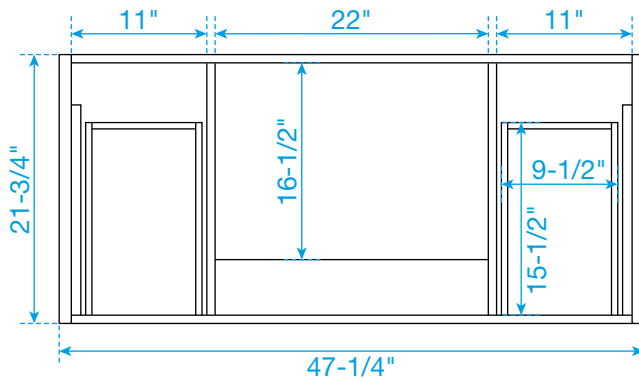

WYNDHAM COLLECTION

TOP VIEW OF VANITY CABINET

*Note: Due to high probability of breakage, the backsplash comes in two pieces, cut from the same piece. All measurements are $\pm 1/4"$.

WC-4141-48-SGL