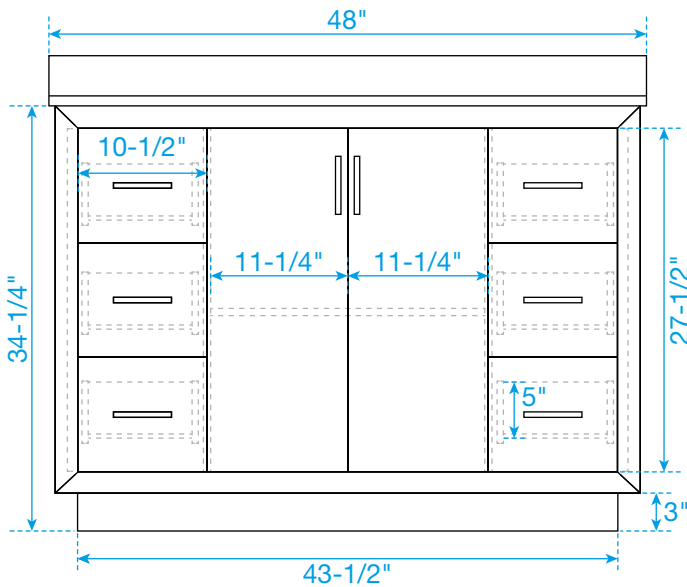

WYNDHAM COLLECTION

TOP VIEW OF VANITY CABINET

*Note: Due to high probability of breakage, the backsplash comes in two pieces, cut from the same piece. All measurements are $\pm 1/4"$.

WC-4141-48-SGL