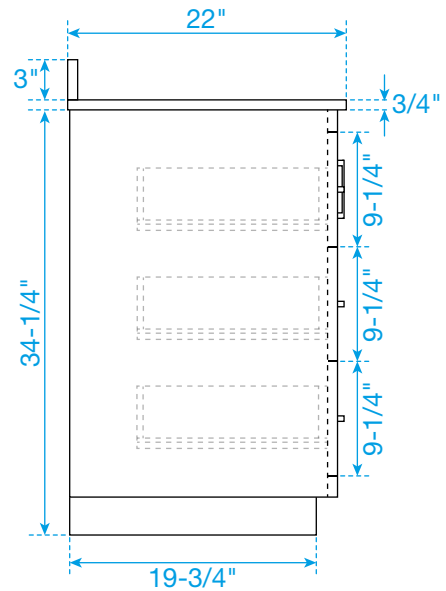

WYNDHAM COLLECTION

TOP VIEW OF VANITY CABINET

*Note: Due to high probability of breakage, the backsplash comes in two pieces, cut from the same piece. All measurements are $\pm 1/4"$.

WC-4141-48-SGL