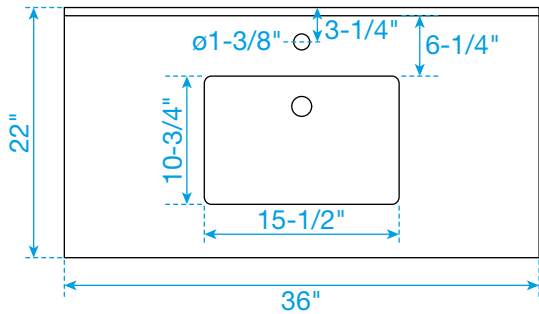

WYNDHAM COLLECTION

TOP VIEW OF VANITY CABINET

Note*: All measurements are $\pm 1/4$ ".

WC-4141-36-SGL

WYNDHAM COLLECTION

Side splash is reversible.
Note: All measurements are $\pm 1/4"$.

WC-VCA-36-SGL-TOP