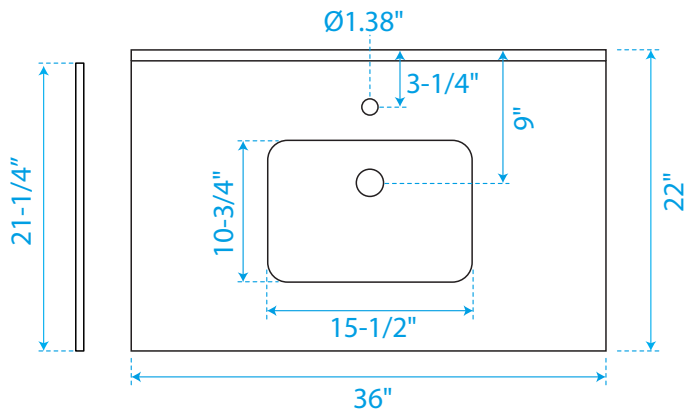

WYNDHAM COLLECTION

TOP VIEW OF VANITY CABINET

Note*: All measurements are $\pm 1/4$ ".

WC-4141-36-SGL

WYNDHAM COLLECTION

Side splash is reversible.
Note: All measurements are $\pm 1/4"$.

WC-VCA-36-SGL-TOP