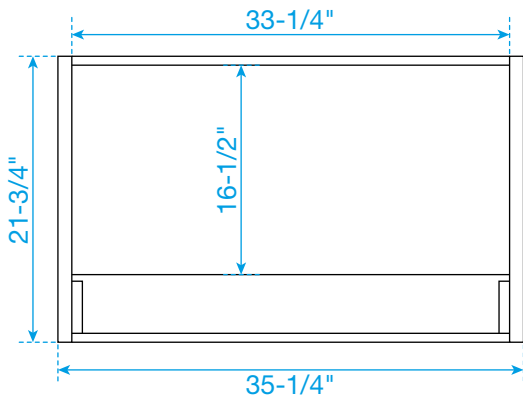

WYNDHAM COLLECTION

TOP VIEW OF VANITY CABINET

Note*: All measurements are $\pm 1/4$ ".

WC-4141-36-SGL

WYNDHAM COLLECTION

Side splash is reversible.
Note: All measurements are $\pm 1/4"$.

WC-VCA-36-SGL-TOP