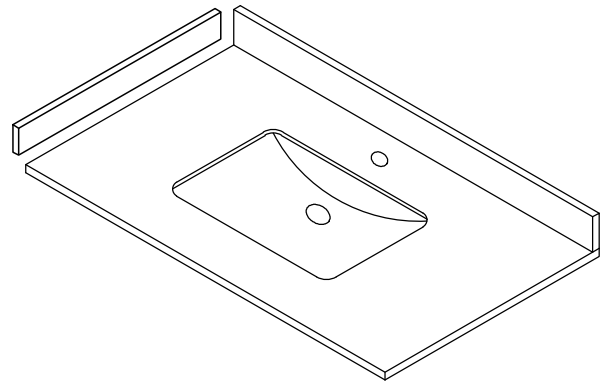

WYNDHAM COLLECTION

TOP VIEW OF VANITY CABINET

Note*: All measurements are $\pm 1/4$ ".

WC-4141-36-SGL

WYNDHAM COLLECTION

Side splash is reversible.
Note: All measurements are $\pm 1/4"$.

WC-VCA-36-SGL-TOP