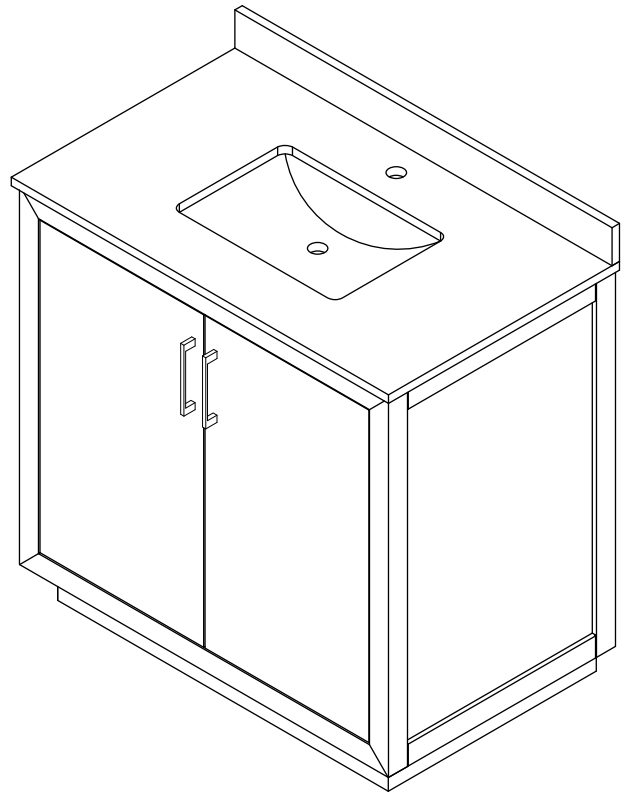

WYNDHAM COLLECTION

TOP VIEW OF VANITY CABINET

Note*: All measurements are $\pm 1/4$ ".

WC-4141-36-SGL

WYNDHAM COLLECTION

Side splash is reversible.
Note: All measurements are $\pm 1/4"$.

WC-VCA-36-SGL-TOP