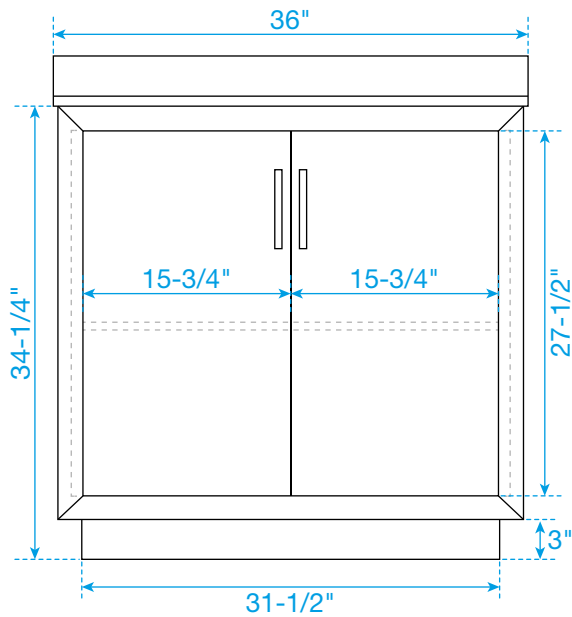

WYNDHAM COLLECTION

TOP VIEW OF VANITY CABINET

Note*: All measurements are $\pm 1/4$ ".

WC-4141-36-SGL

WYNDHAM COLLECTION

Side splash is reversible.
Note: All measurements are $\pm 1/4"$.

WC-VCA-36-SGL-TOP