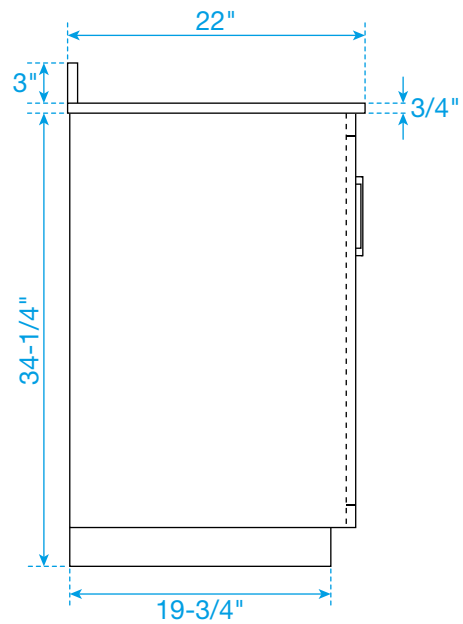

WYNDHAM COLLECTION

TOP VIEW OF VANITY CABINET

Note*: All measurements are $\pm 1/4$ ".

WC-4141-36-SGL

WYNDHAM COLLECTION

Side splash is reversible.
Note: All measurements are $\pm 1/4"$.

WC-VCA-36-SGL-TOP