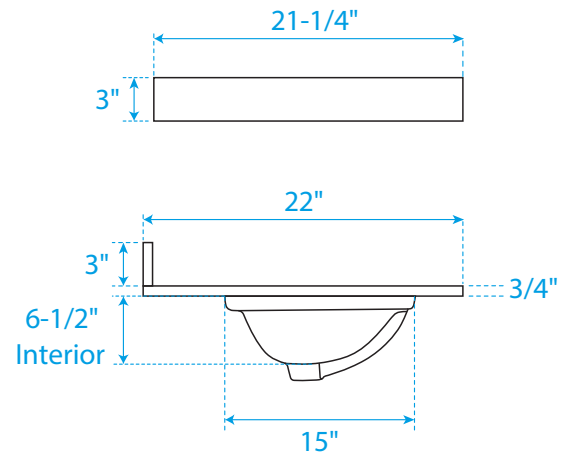

WYNDHAM COLLECTION

TOP VIEW OF VANITY CABINET

Note*: All measurements are $\pm 1/4$ ".

WC-4141-36-SGL

WYNDHAM COLLECTION

Side splash is reversible.
Note: All measurements are $\pm 1/4"$.

WC-VCA-36-SGL-TOP