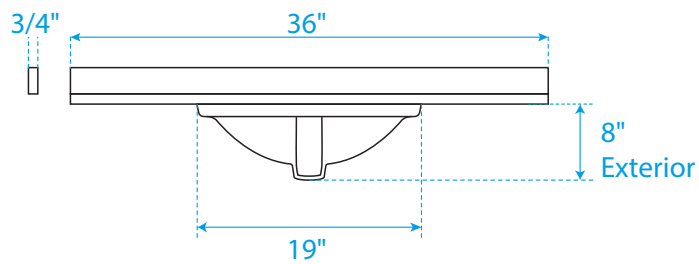

WYNDHAM COLLECTION

TOP VIEW OF VANITY CABINET

Note*: All measurements are $\pm 1/4$ ".

WC-4141-36-SGL

WYNDHAM COLLECTION

Side splash is reversible.
Note: All measurements are $\pm 1/4"$.

WC-VCA-36-SGL-TOP