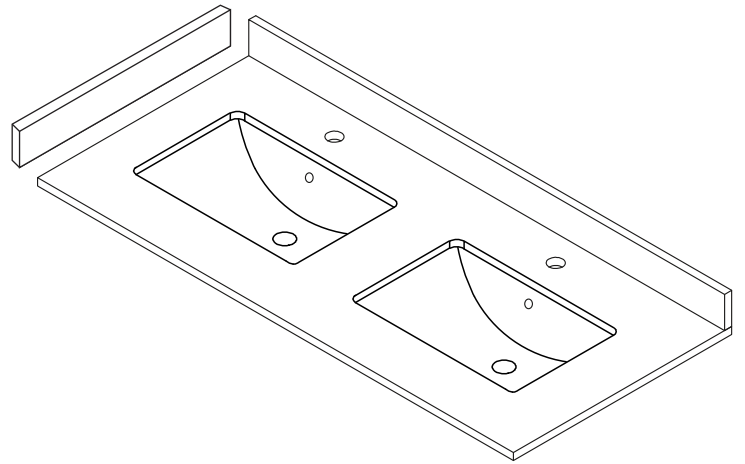

WYNDHAM COLLECTION

Side splash is reversible.
Note: All Measurements are $\pm 1/4"$.

WC-VCA-48-DBL-TOP