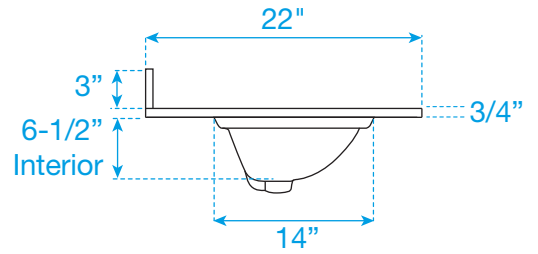

WYNDHAM COLLECTION

Side splash is reversible.
Note: All Measurements are $\pm 1/4"$.

WC-VCA-48-DBL-TOP