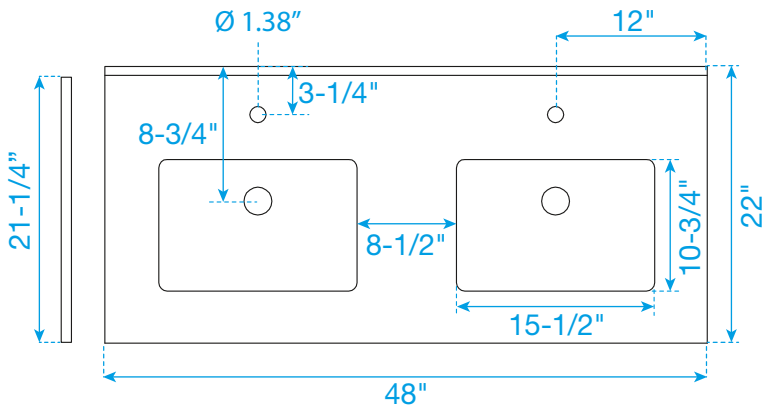

WYNDHAM COLLECTION

Side splash is reversible.
Note: All Measurements are $\pm 1/4"$.

WC-VCA-48-DBL-TOP