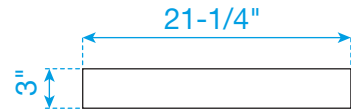

WYNDHAM COLLECTION

Side splash is reversible.
Note: All Measurements are $\pm 1/4"$.

WC-VCA-48-DBL-TOP