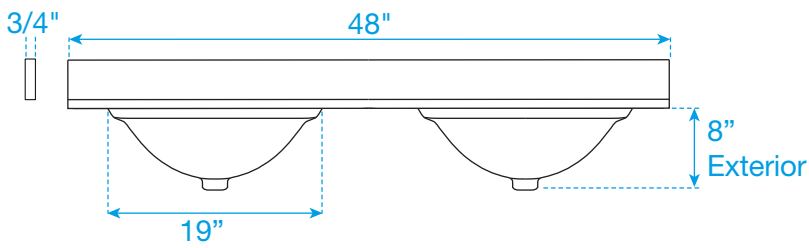

WYNDHAM COLLECTION

Side splash is reversible.
Note: All Measurements are $\pm 1/4"$.

WC-VCA-48-DBL-TOP