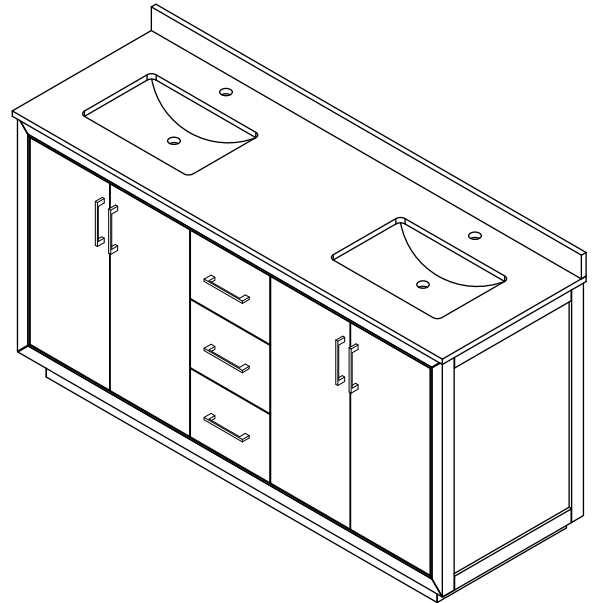

# WYNDHAM COLLECTION

TOP VIEW OF VANITY CABINET

\*Note: Due to high probability of breakage, the backsplash comes in two pieces, cut from the same piece. All measurements are  $\pm 1/4"$ .

WC-1111-66-DBL

# WYNDHAM COLLECTION

Side splash is reversible.  
 Note: Due to high probability of breakage, the backsplash comes in two pieces,  
 cut from the same piece. All measurements are  $\pm 1/4$ ".