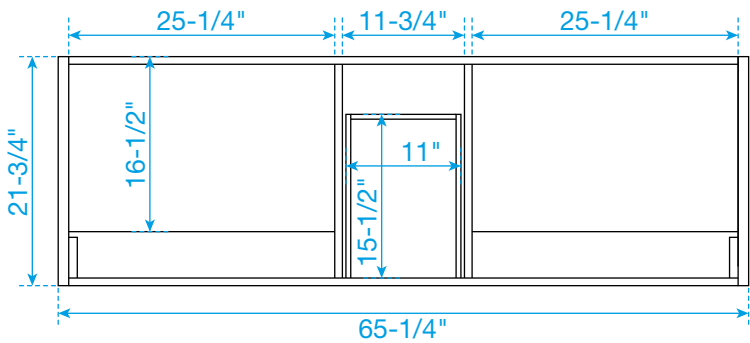

# WYNDHAM COLLECTION

TOP VIEW OF VANITY CABINET

\*Note: Due to high probability of breakage, the backsplash comes in two pieces, cut from the same piece. All measurements are  $\pm 1/4"$ .

WC-1111-66-DBL

# WYNDHAM COLLECTION

Side splash is reversible.  
 Note: Due to high probability of breakage, the backsplash comes in two pieces,  
 cut from the same piece. All measurements are  $\pm 1/4$ ".