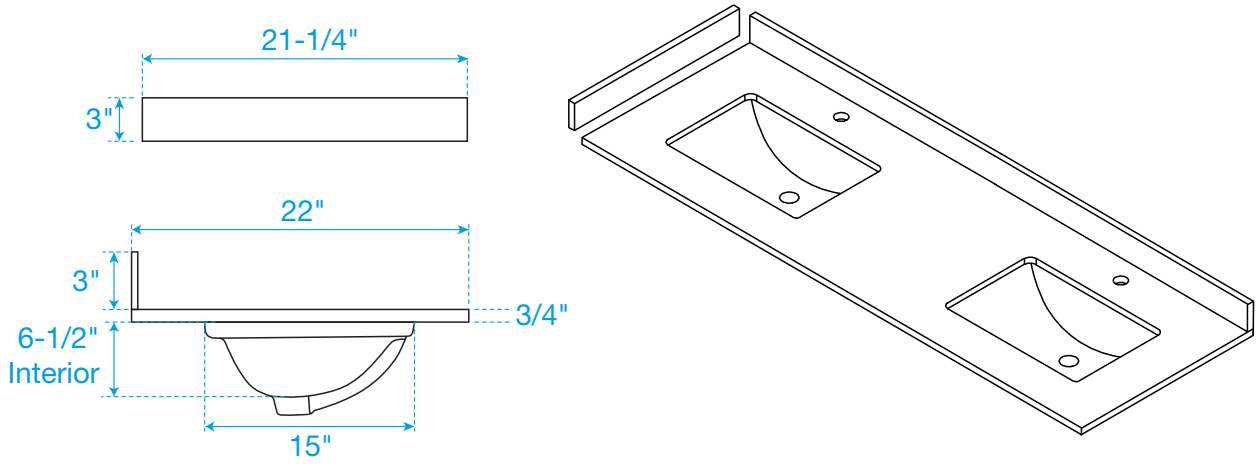

# WYNDHAM COLLECTION

TOP VIEW OF VANITY CABINET

\*Note: Due to high probability of breakage, the backsplash comes in two pieces, cut from the same piece. All measurements are  $\pm 1/4"$ .

WC-1111-66-DBL

# WYNDHAM COLLECTION

Side splash is reversible.  
 Note: Due to high probability of breakage, the backsplash comes in two pieces,  
 cut from the same piece. All measurements are  $\pm 1/4$ ".