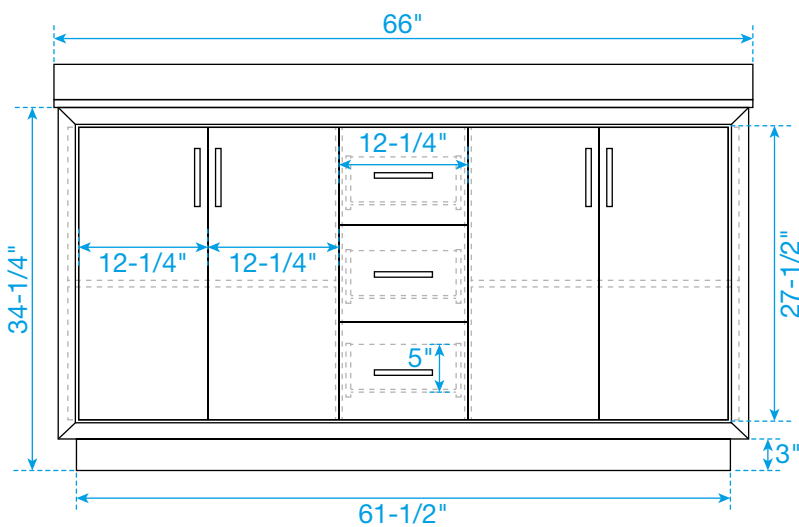

# WYNDHAM COLLECTION

TOP VIEW OF VANITY CABINET

\*Note: Due to high probability of breakage, the backsplash comes in two pieces, cut from the same piece. All measurements are  $\pm 1/4"$ .

WC-1111-66-DBL

# WYNDHAM COLLECTION

Side splash is reversible.  
 Note: Due to high probability of breakage, the backsplash comes in two pieces,  
 cut from the same piece. All measurements are  $\pm 1/4$ ".