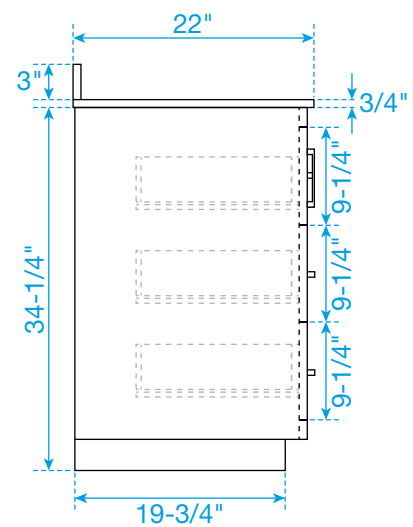

# WYNDHAM COLLECTION

TOP VIEW OF VANITY CABINET

\*Note: Due to high probability of breakage, the backsplash comes in two pieces, cut from the same piece. All measurements are  $\pm 1/4"$ .

WC-1111-66-DBL

# WYNDHAM COLLECTION

Side splash is reversible.  
 Note: Due to high probability of breakage, the backsplash comes in two pieces,  
 cut from the same piece. All measurements are  $\pm 1/4$ ".

## WC-VCA-66-DBL-TOP