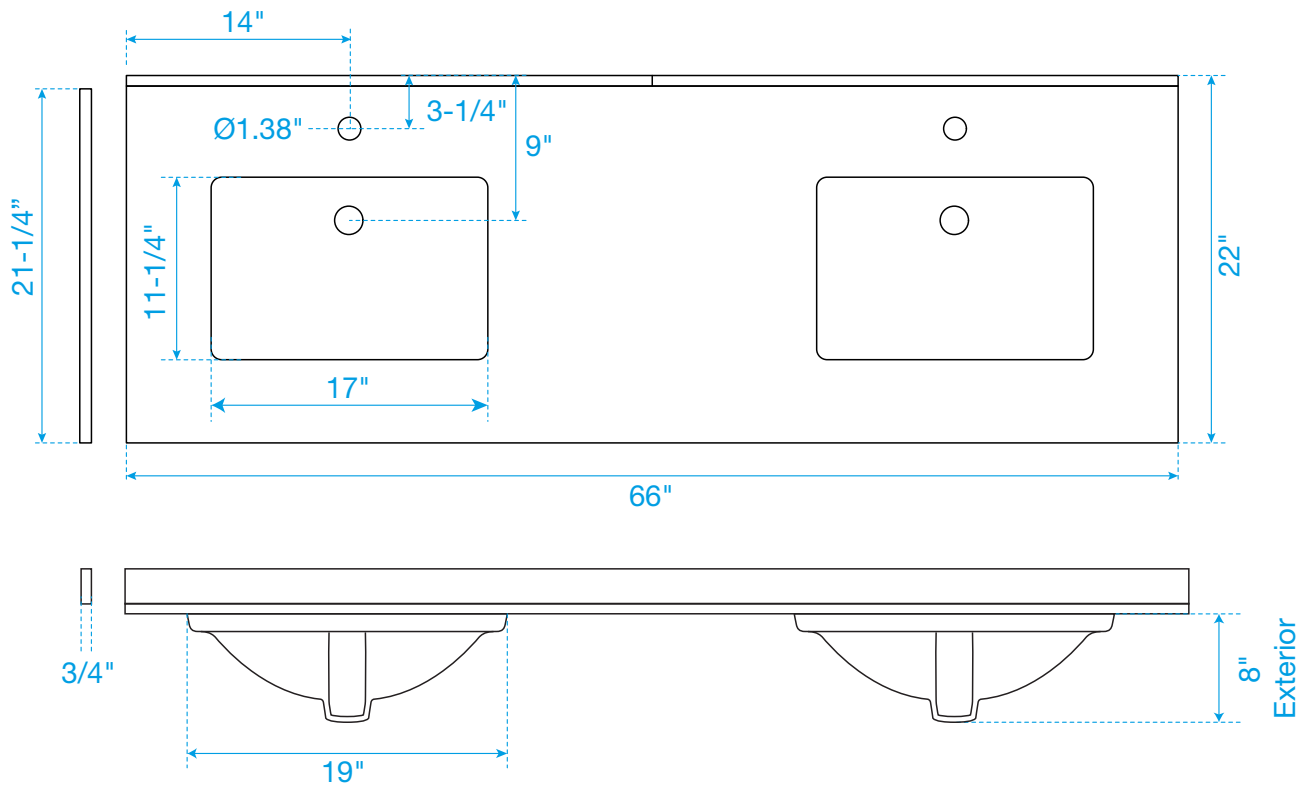

# WYNDHAM COLLECTION

TOP VIEW OF VANITY CABINET

\*Note: Due to high probability of breakage, the backsplash comes in two pieces, cut from the same piece. All measurements are  $\pm 1/4"$ .

WC-1111-66-DBL

# WYNDHAM COLLECTION

Side splash is reversible.  
 Note: Due to high probability of breakage, the backsplash comes in two pieces,  
 cut from the same piece. All measurements are  $\pm 1/4$ ".