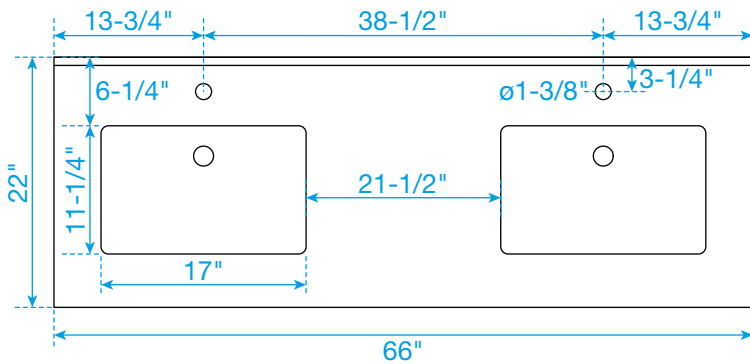

# WYNDHAM COLLECTION

TOP VIEW OF VANITY CABINET

\*Note: Due to high probability of breakage, the backsplash comes in two pieces, cut from the same piece. All measurements are  $\pm 1/4"$ .

WC-1111-66-DBL

# WYNDHAM COLLECTION

Side splash is reversible.  
 Note: Due to high probability of breakage, the backsplash comes in two pieces,  
 cut from the same piece. All measurements are  $\pm 1/4$ ".