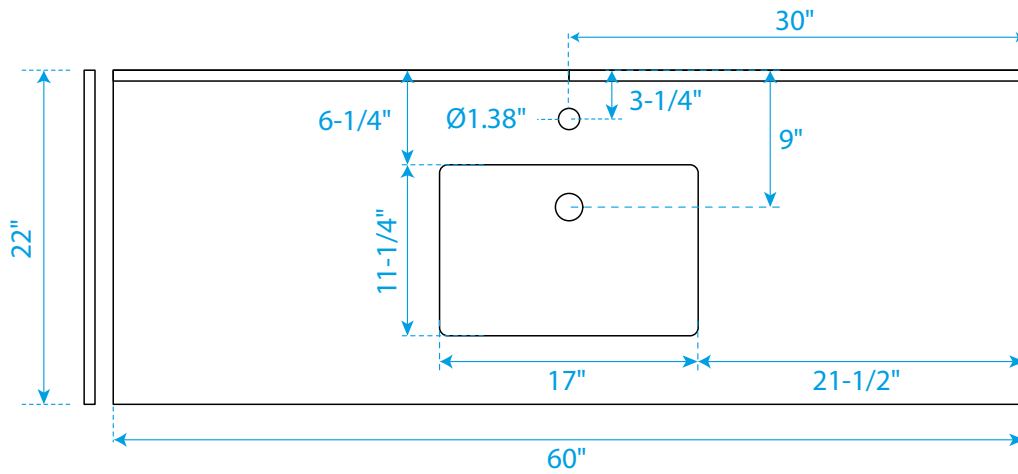

WYNDHAM COLLECTION

TOP VIEW OF VANITY CABINET

*Note: Due to high probability of breakage, the backsplash comes in two pieces, cut from the same piece. All measurements are $\pm 1/4"$.

WC-1111-60-SGL

WYNDHAM COLLECTION

Side splash is reversible.

Note: Due to high probability of breakage, the backsplash comes in two pieces, cut from the same piece. All measurements are $\pm 1/4$ ".

WC-VCA-60-SGL-TOP