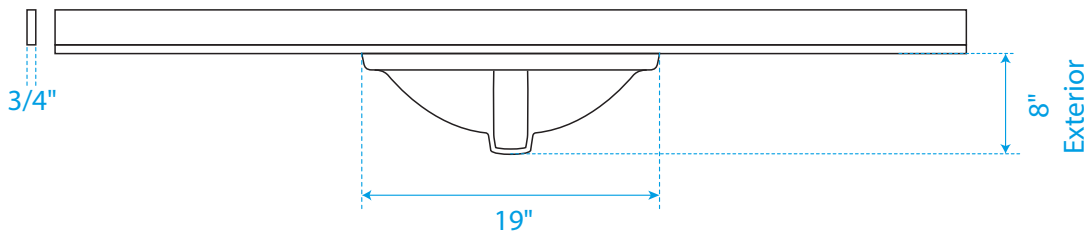

WYNDHAM COLLECTION

TOP VIEW OF VANITY CABINET

*Note: Due to high probability of breakage, the backsplash comes in two pieces, cut from the same piece. All measurements are $\pm 1/4"$.

WC-1111-60-SGL

WYNDHAM COLLECTION

Side splash is reversible.

Note: Due to high probability of breakage, the backsplash comes in two pieces, cut from the same piece. All measurements are $\pm 1/4$ ".

WC-VCA-60-SGL-TOP