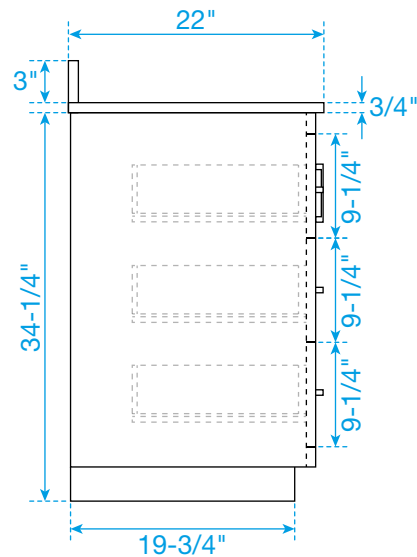

WYNDHAM COLLECTION

TOP VIEW OF VANITY CABINET

*Note: Due to high probability of breakage, the backsplash comes in two pieces, cut from the same piece. All measurements are $\pm 1/4"$.

WC-1111-60-SGL

WYNDHAM COLLECTION

Side splash is reversible.

Note: Due to high probability of breakage, the backsplash comes in two pieces, cut from the same piece. All measurements are $\pm 1/4$ ".

WC-VCA-60-SGL-TOP