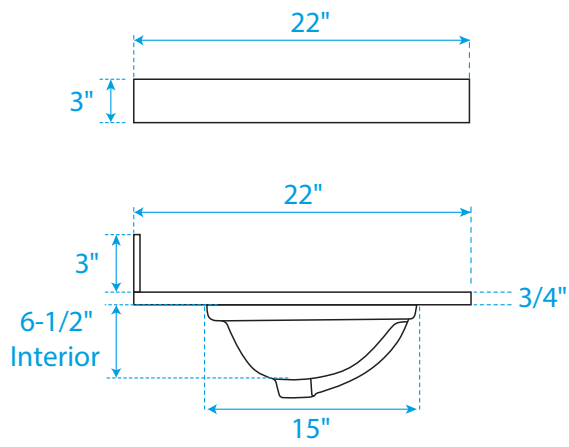

WYNDHAM COLLECTION

TOP VIEW OF VANITY CABINET

*Note: Due to high probability of breakage, the backsplash comes in two pieces, cut from the same piece. All measurements are $\pm 1/4"$.

WC-1111-60-SGL

WYNDHAM COLLECTION

Side splash is reversible.

Note: Due to high probability of breakage, the backsplash comes in two pieces, cut from the same piece. All measurements are $\pm 1/4$ ".

WC-VCA-60-SGL-TOP