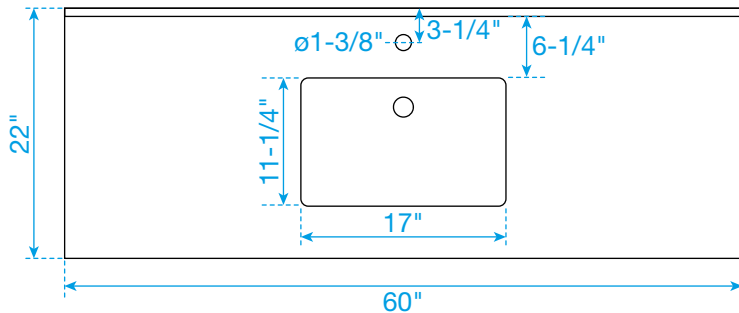

WYNDHAM COLLECTION

TOP VIEW OF VANITY CABINET

*Note: Due to high probability of breakage, the backsplash comes in two pieces, cut from the same piece. All measurements are $\pm 1/4"$.

WC-1111-60-SGL

WYNDHAM COLLECTION

Side splash is reversible.

Note: Due to high probability of breakage, the backsplash comes in two pieces, cut from the same piece. All measurements are $\pm 1/4$ ".

WC-VCA-60-SGL-TOP