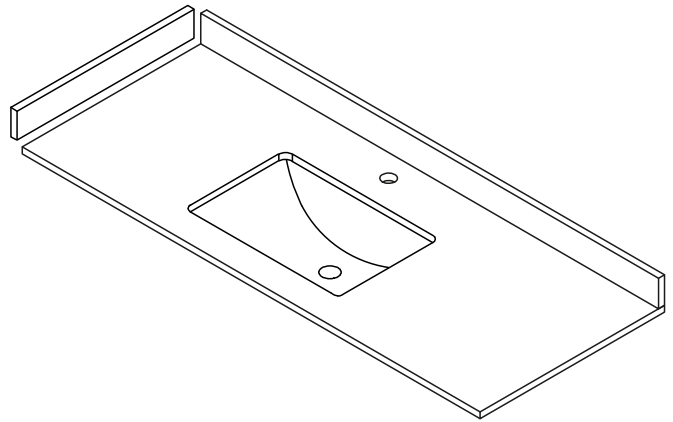

WYNDHAM COLLECTION

TOP VIEW OF VANITY CABINET

*Note: Due to high probability of breakage, the backsplash comes in two pieces, cut from the same piece. All measurements are $\pm 1/4"$.

WC-1111-60-SGL

WYNDHAM COLLECTION

Side splash is reversible.

Note: Due to high probability of breakage, the backsplash comes in two pieces, cut from the same piece. All measurements are $\pm 1/4$ ".

WC-VCA-60-SGL-TOP