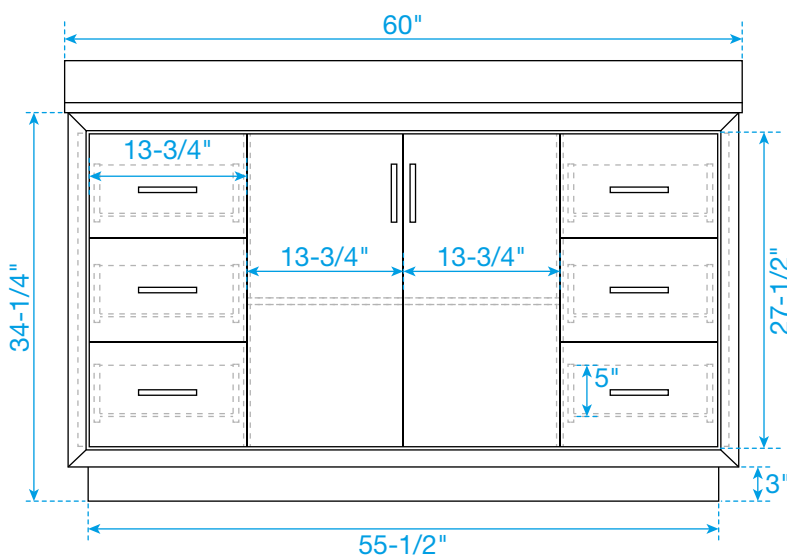

WYNDHAM COLLECTION

TOP VIEW OF VANITY CABINET

*Note: Due to high probability of breakage, the backsplash comes in two pieces, cut from the same piece. All measurements are $\pm 1/4"$.

WC-1111-60-SGL

WYNDHAM COLLECTION

Side splash is reversible.

Note: Due to high probability of breakage, the backsplash comes in two pieces, cut from the same piece. All measurements are $\pm 1/4$ ".

WC-VCA-60-SGL-TOP