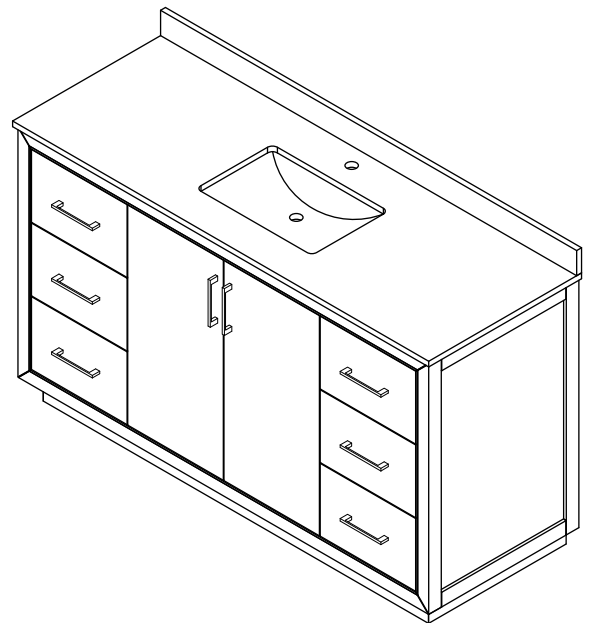

WYNDHAM COLLECTION

TOP VIEW OF VANITY CABINET

*Note: Due to high probability of breakage, the backsplash comes in two pieces, cut from the same piece. All measurements are $\pm 1/4"$.

WC-1111-60-SGL

WYNDHAM COLLECTION

Side splash is reversible.

Note: Due to high probability of breakage, the backsplash comes in two pieces, cut from the same piece. All measurements are $\pm 1/4$ ".

WC-VCA-60-SGL-TOP