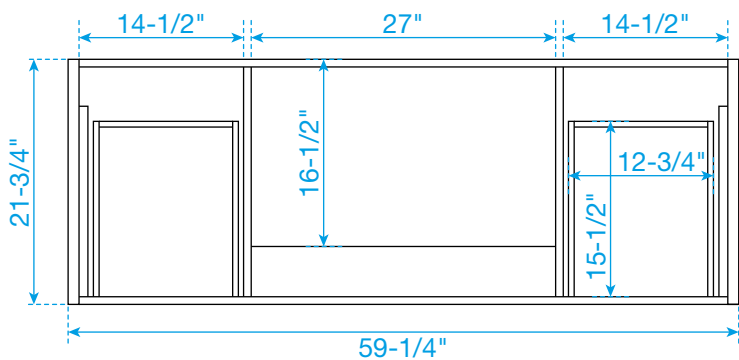

WYNDHAM COLLECTION

TOP VIEW OF VANITY CABINET

*Note: Due to high probability of breakage, the backsplash comes in two pieces, cut from the same piece. All measurements are $\pm 1/4"$.

WC-1111-60-SGL

WYNDHAM COLLECTION

Side splash is reversible.

Note: Due to high probability of breakage, the backsplash comes in two pieces, cut from the same piece. All measurements are $\pm 1/4$ ".

WC-VCA-60-SGL-TOP