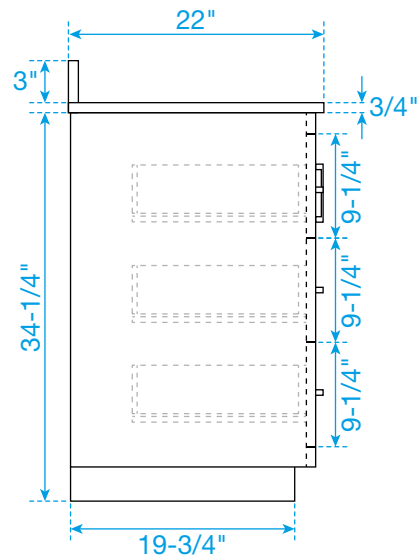

WYNDHAM COLLECTION

TOP VIEW OF VANITY CABINET

*Note: Due to high probability of breakage, the backsplash comes in two pieces, cut from the same piece. All measurements are $\pm 1/4"$.

WC-1111-60-SGL