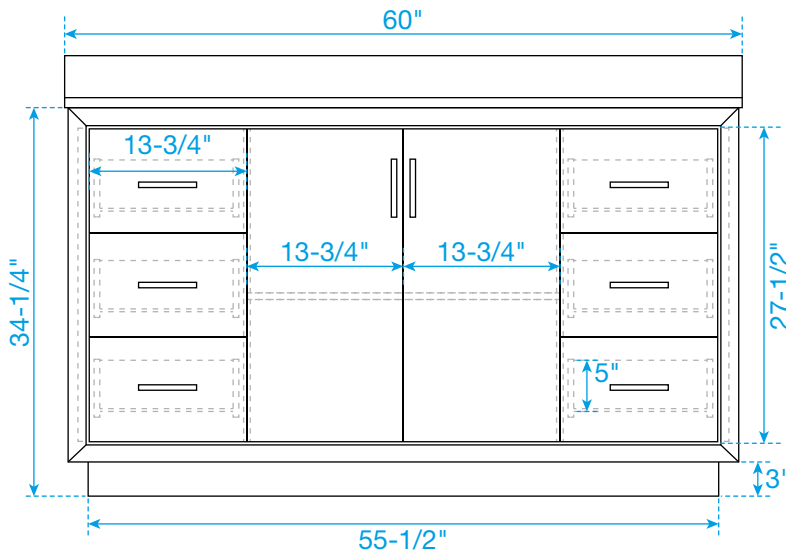

WYNDHAM COLLECTION

TOP VIEW OF VANITY CABINET

*Note: Due to high probability of breakage, the backsplash comes in two pieces, cut from the same piece. All measurements are $\pm 1/4"$.

WC-1111-60-SGL