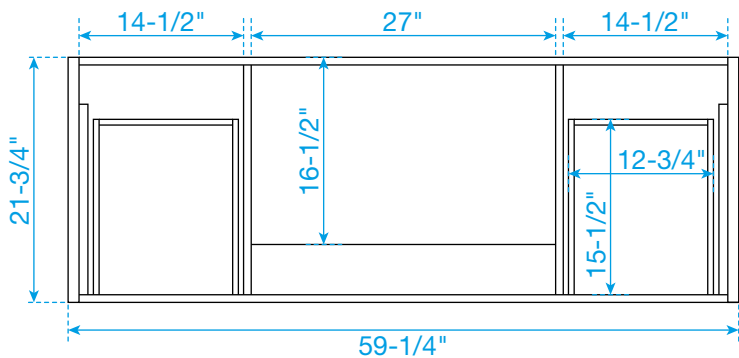

WYNDHAM COLLECTION

TOP VIEW OF VANITY CABINET

*Note: Due to high probability of breakage, the backsplash comes in two pieces, cut from the same piece. All measurements are $\pm 1/4"$.

WC-1111-60-SGL