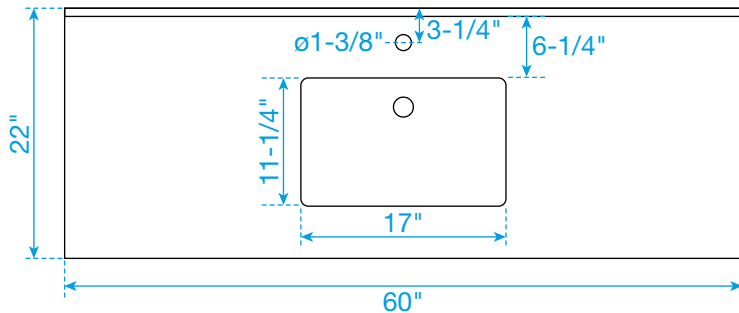

WYNDHAM COLLECTION

TOP VIEW OF VANITY CABINET

*Note: Due to high probability of breakage, the backsplash comes in two pieces, cut from the same piece. All measurements are $\pm 1/4"$.

WC-1111-60-SGL