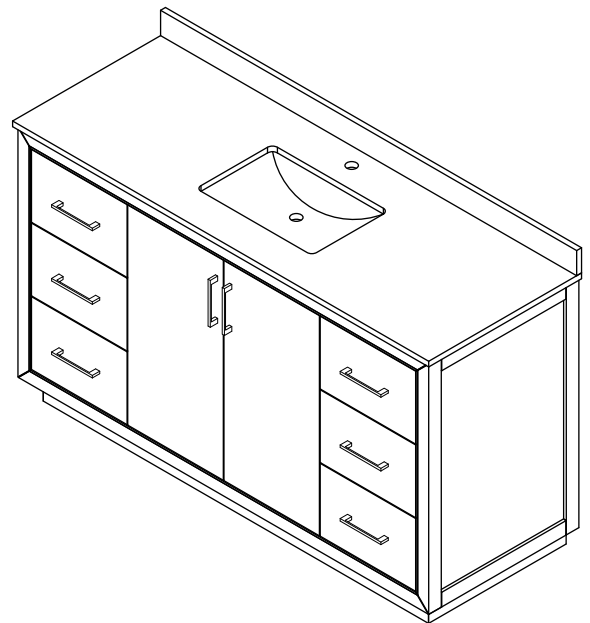

WYNDHAM COLLECTION

TOP VIEW OF VANITY CABINET

*Note: Due to high probability of breakage, the backsplash comes in two pieces, cut from the same piece. All measurements are $\pm 1/4"$.

WC-1111-60-SGL