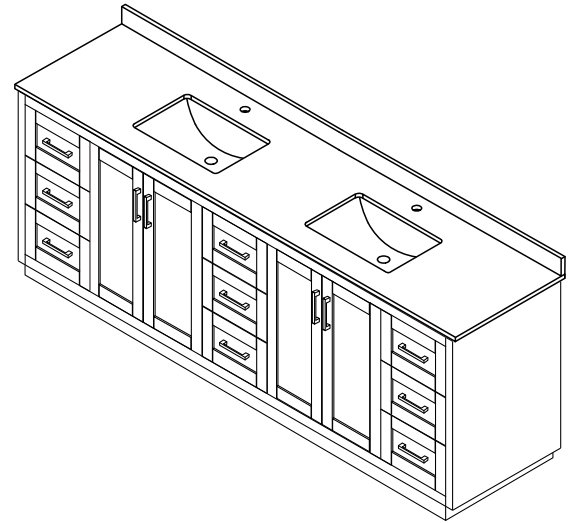

WYNDHAM COLLECTION

TOP VIEW OF VANITY CABINET

*Note: Due to high probability of breakage, the backsplash comes in two pieces, cut from the same piece. All measurements are $\pm 1/4"$.

WC-2929-84-DBL