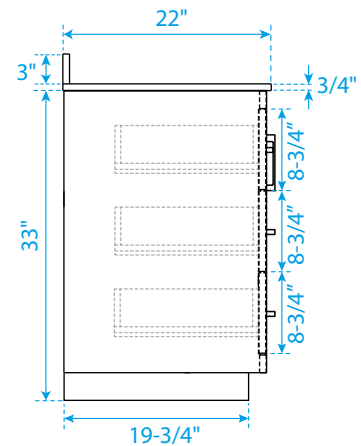

WYNDHAM COLLECTION

TOP VIEW OF VANITY CABINET

*Note: Due to high probability of breakage, the backsplash comes in two pieces, cut from the same piece. All measurements are $\pm 1/4"$.

WC-2929-84-DBL