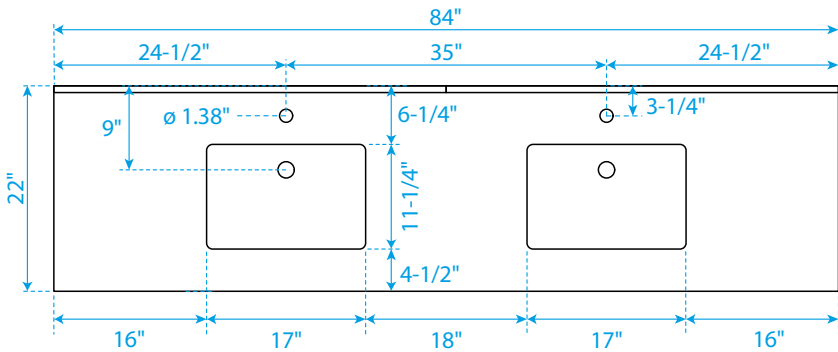

WYNDHAM COLLECTION

TOP VIEW OF VANITY CABINET

*Note: Due to high probability of breakage, the backsplash comes in two pieces, cut from the same piece. All measurements are $\pm 1/4"$.

WC-2929-84-DBL