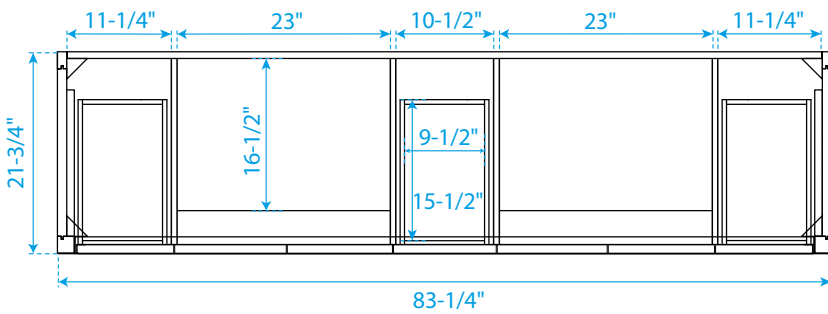

WYNDHAM COLLECTION

TOP VIEW OF VANITY CABINET

*Note: Due to high probability of breakage, the backsplash comes in two pieces, cut from the same piece. All measurements are $\pm 1/4"$.

WC-2929-84-DBL