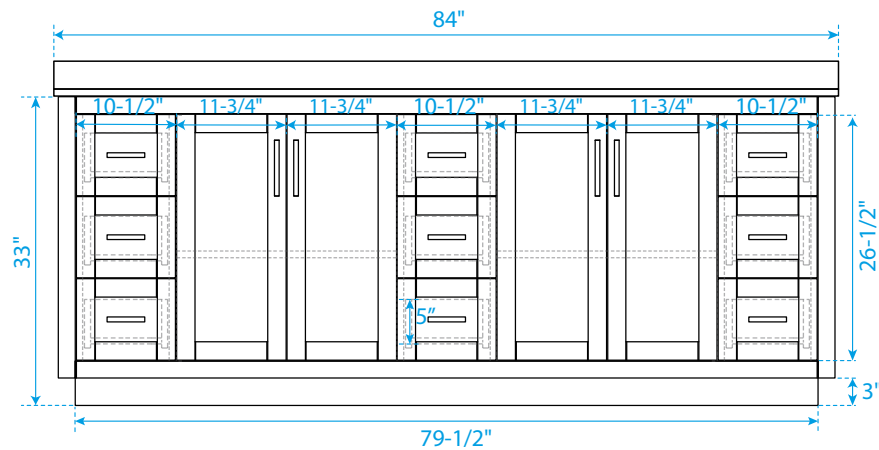

WYNDHAM COLLECTION

TOP VIEW OF VANITY CABINET

*Note: Due to high probability of breakage, the backsplash comes in two pieces, cut from the same piece. All measurements are $\pm 1/4"$.

WC-2929-84-DBL