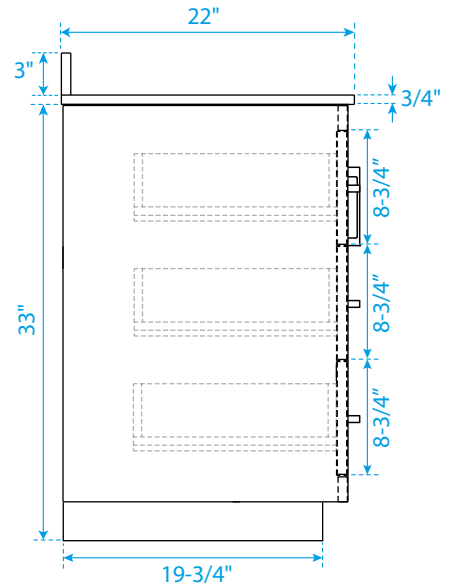

WYNDHAM COLLECTION

TOP VIEW OF VANITY CABINET

*Note: Due to high probability of breakage, the backsplash comes in two pieces, cut from the same piece. All measurements are $\pm 1/4"$.

WC-2929-54-SGL