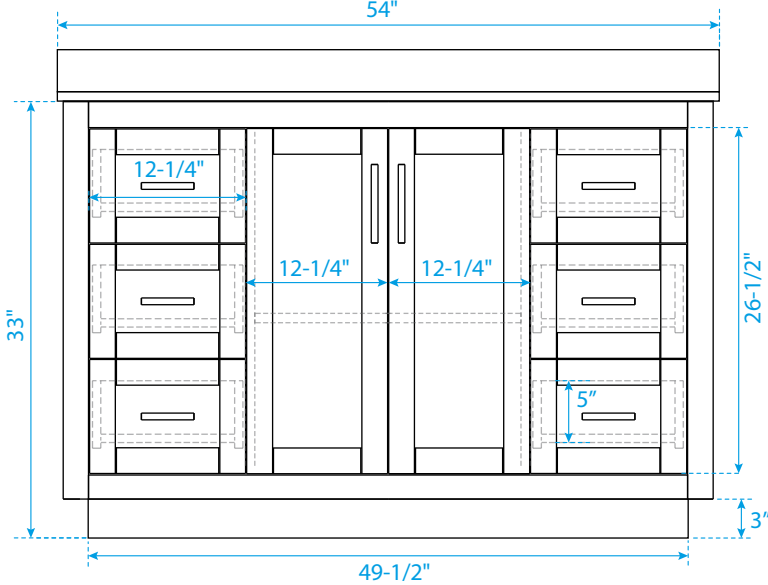

WYNDHAM COLLECTION

TOP VIEW OF VANITY CABINET

*Note: Due to high probability of breakage, the backsplash comes in two pieces, cut from the same piece. All measurements are $\pm 1/4"$.

WC-2929-54-SGL