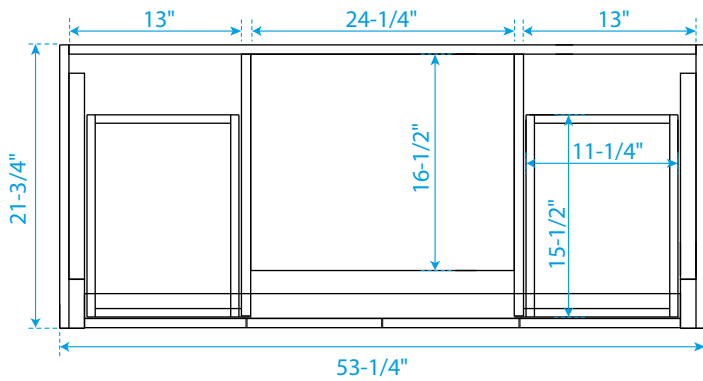

WYNDHAM COLLECTION

TOP VIEW OF VANITY CABINET

*Note: Due to high probability of breakage, the backsplash comes in two pieces, cut from the same piece. All measurements are $\pm 1/4"$.

WC-2929-54-SGL