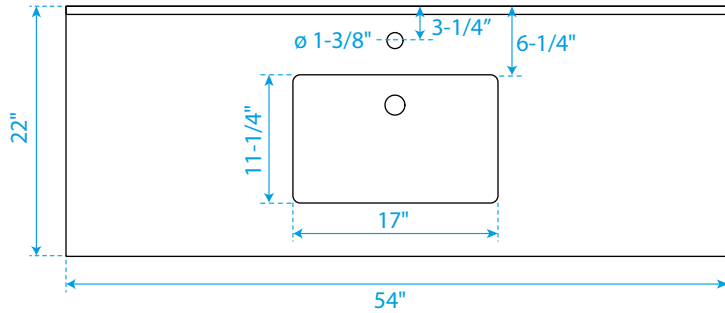

WYNDHAM COLLECTION

TOP VIEW OF VANITY CABINET

*Note: Due to high probability of breakage, the backsplash comes in two pieces, cut from the same piece. All measurements are $\pm 1/4"$.

WC-2929-54-SGL