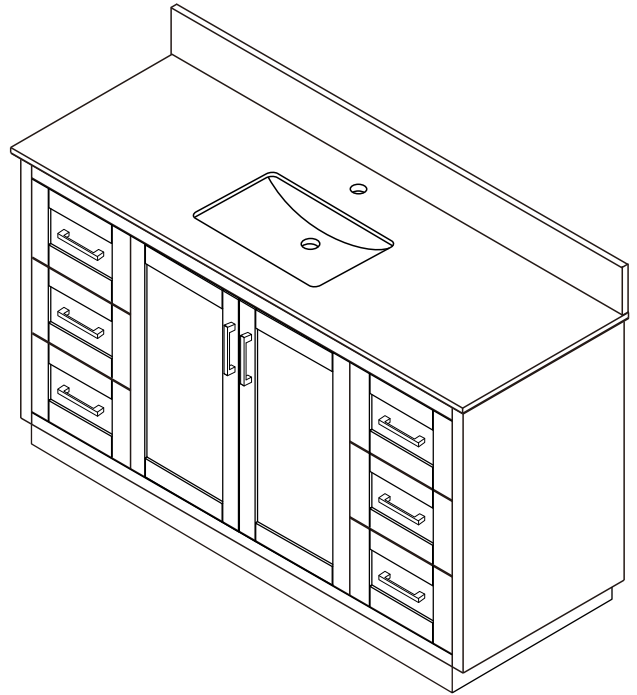

WYNDHAM COLLECTION

TOP VIEW OF VANITY CABINET

*Note: Due to high probability of breakage, the backsplash comes in two pieces, cut from the same piece. All measurements are $\pm 1/4"$.

WC-2929-54-SGL