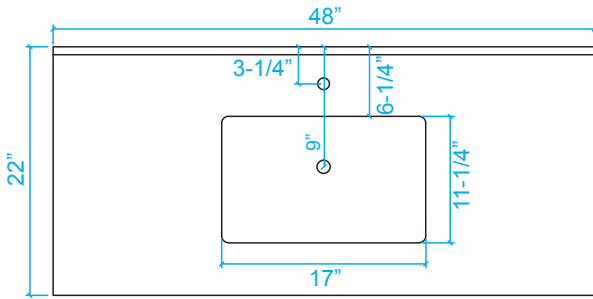

# WYNDHAM COLLECTION

TOP VIEW OF VANITY CABINET

\*Note: All Measurements are  $\pm 1/4"$

WC-1414-48

# WYNDHAM COLLECTION

Side splash is reversible.  
Note: All Measurements are  $\pm 1/4''$ .

WC-VCA-48-SGL-TOP