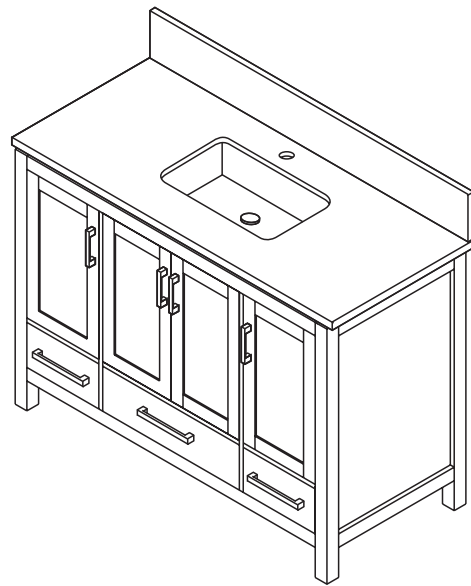

# WYNDHAM COLLECTION

TOP VIEW OF VANITY CABINET

\*Note: All Measurements are  $\pm 1/4"$

WC-1414-48

# WYNDHAM COLLECTION

Side splash is reversible.  
Note: All Measurements are  $\pm 1/4''$ .

WC-VCA-48-SGL-TOP