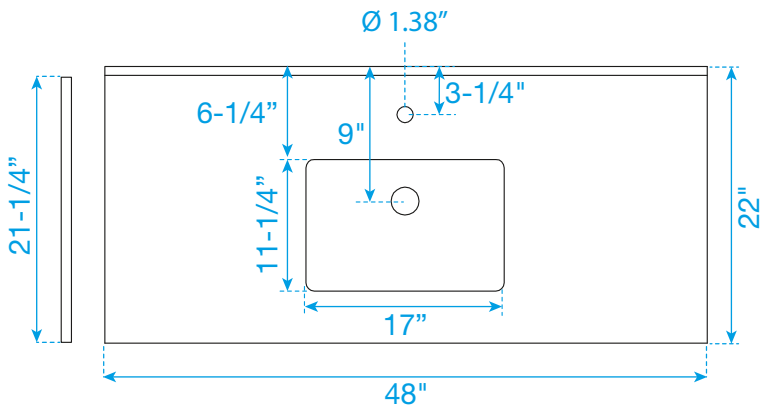

# WYNDHAM COLLECTION

TOP VIEW OF VANITY CABINET

\*Note: All Measurements are  $\pm 1/4"$

WC-1414-48

# WYNDHAM COLLECTION

Side splash is reversible.  
Note: All Measurements are  $\pm 1/4''$ .

WC-VCA-48-SGL-TOP