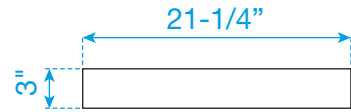

# WYNDHAM COLLECTION

TOP VIEW OF VANITY CABINET

\*Note: All Measurements are  $\pm 1/4"$

WC-1414-48

# WYNDHAM COLLECTION

Side splash is reversible.  
Note: All Measurements are  $\pm 1/4''$ .

WC-VCA-48-SGL-TOP