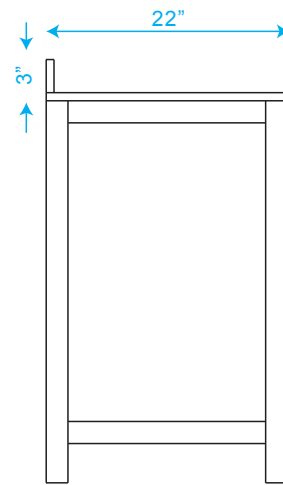

# WYNDHAM COLLECTION

TOP VIEW OF VANITY CABINET

\*Note: All Measurements are  $\pm 1/4"$

WC-1414-48

# WYNDHAM COLLECTION

Side splash is reversible.  
Note: All Measurements are  $\pm 1/4''$ .

WC-VCA-48-SGL-TOP