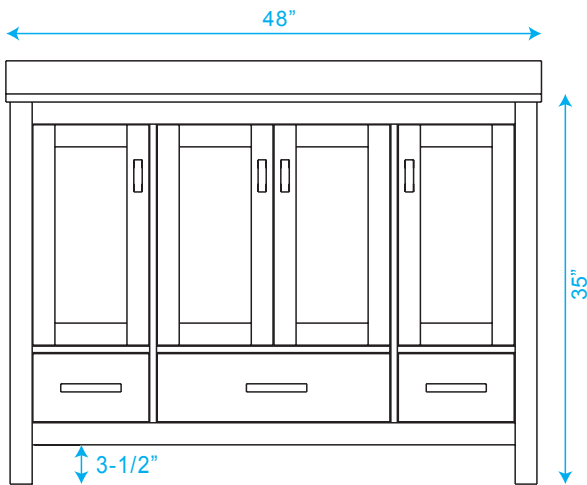

# WYNDHAM COLLECTION

TOP VIEW OF VANITY CABINET

\*Note: All Measurements are  $\pm 1/4"$

WC-1414-48

# WYNDHAM COLLECTION

Side splash is reversible.  
Note: All Measurements are  $\pm 1/4''$ .

WC-VCA-48-SGL-TOP