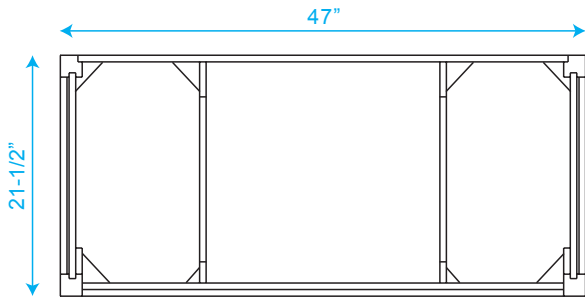

# WYNDHAM COLLECTION

TOP VIEW OF VANITY CABINET

\*Note: All Measurements are  $\pm 1/4"$

WC-1414-48

# WYNDHAM COLLECTION

Side splash is reversible.  
Note: All Measurements are  $\pm 1/4''$ .

WC-VCA-48-SGL-TOP