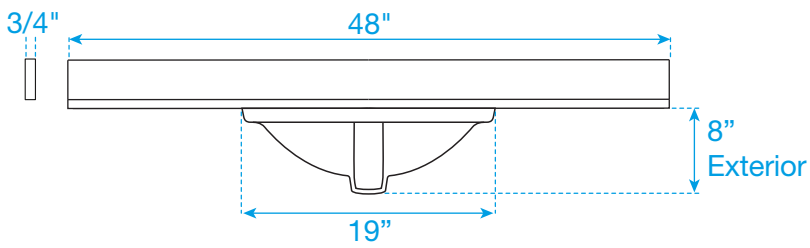

# WYNDHAM COLLECTION

TOP VIEW OF VANITY CABINET

\*Note: All Measurements are  $\pm 1/4"$

WC-1414-48

# WYNDHAM COLLECTION

Side splash is reversible.  
Note: All Measurements are  $\pm 1/4''$ .

WC-VCA-48-SGL-TOP