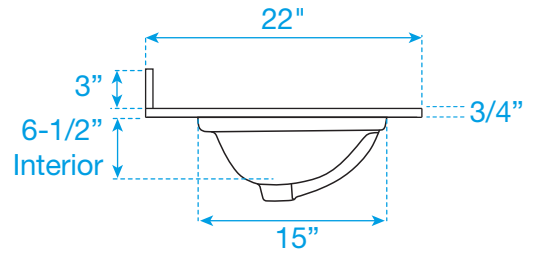

# WYNDHAM COLLECTION

TOP VIEW OF VANITY CABINET

\*Note: All Measurements are  $\pm 1/4"$

WC-1414-48

# WYNDHAM COLLECTION

Side splash is reversible.  
Note: All Measurements are  $\pm 1/4''$ .

WC-VCA-48-SGL-TOP