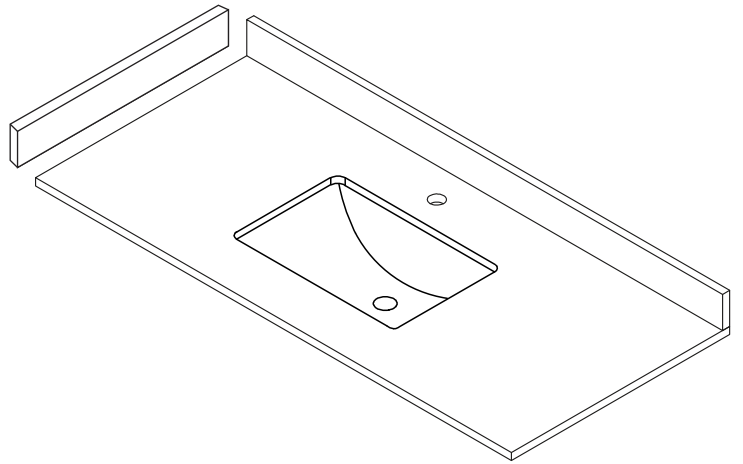

# WYNDHAM COLLECTION

TOP VIEW OF VANITY CABINET

\*Note: All Measurements are  $\pm 1/4"$

WC-1414-48

# WYNDHAM COLLECTION

Side splash is reversible.  
Note: All Measurements are  $\pm 1/4''$ .

WC-VCA-48-SGL-TOP