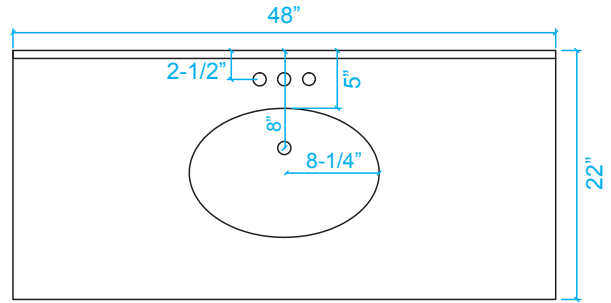

# WYNDHAM COLLECTION

TOP VIEW OF VANITY CABINET

\*Note: All Measurements are  $\pm 1/4"$

WC-1414-48

# WYNDHAM COLLECTION

Side splash is reversible.  
Note: All Measurements are  $\pm 1/4''$ .

WC-VCA-48-SGL-TOP