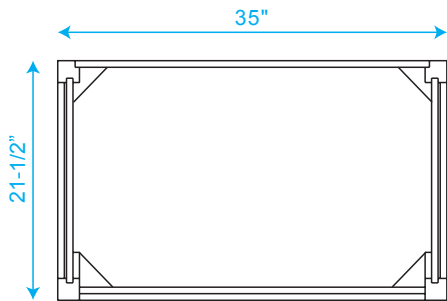

WYNDHAM COLLECTION

TOP VIEW OF VANITY CABINET

*Note: All Measurements are $\pm 1/4$ "

WC-1414-36

WYNDHAM COLLECTION

Side splash is reversible.
Note: All measurements are $\pm 1/4"$.

WC-VCA-36-SGL-TOP