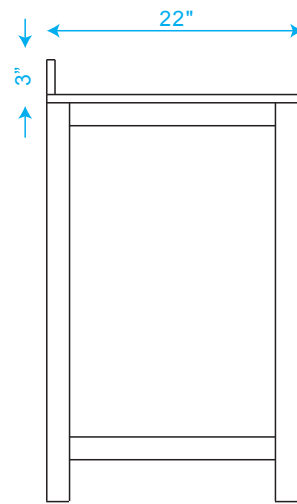

WYNDHAM COLLECTION

TOP VIEW OF VANITY CABINET

*Note: All Measurements are $\pm 1/4$ "

WC-1414-36

WYNDHAM COLLECTION

Side splash is reversible.
Note: All measurements are $\pm 1/4"$.

WC-VCA-36-SGL-TOP