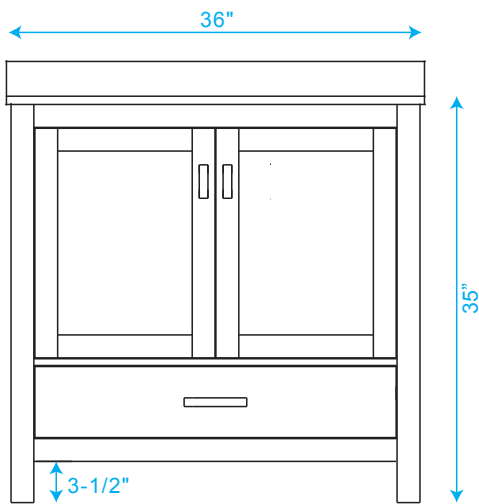

WYNDHAM COLLECTION

TOP VIEW OF VANITY CABINET

*Note: All Measurements are $\pm 1/4$ "

WC-1414-36

WYNDHAM COLLECTION

Side splash is reversible.
Note: All measurements are $\pm 1/4"$.

WC-VCA-36-SGL-TOP