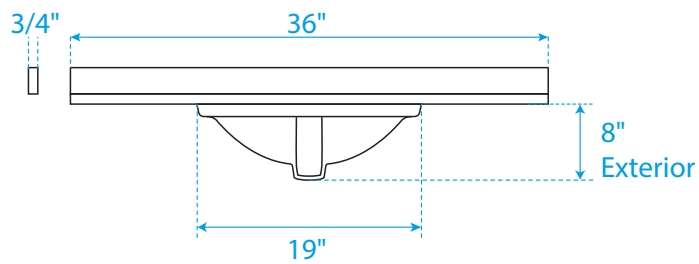

WYNDHAM COLLECTION

TOP VIEW OF VANITY CABINET

*Note: All Measurements are $\pm 1/4$ "

WC-1414-36

WYNDHAM COLLECTION

Side splash is reversible.
Note: All measurements are $\pm 1/4"$.

WC-VCA-36-SGL-TOP