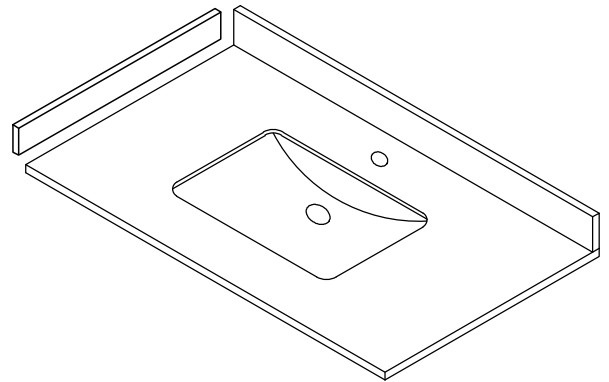

WYNDHAM COLLECTION

TOP VIEW OF VANITY CABINET

*Note: All Measurements are $\pm 1/4$ "

WC-1414-36

WYNDHAM COLLECTION

Side splash is reversible.
Note: All measurements are $\pm 1/4"$.

WC-VCA-36-SGL-TOP