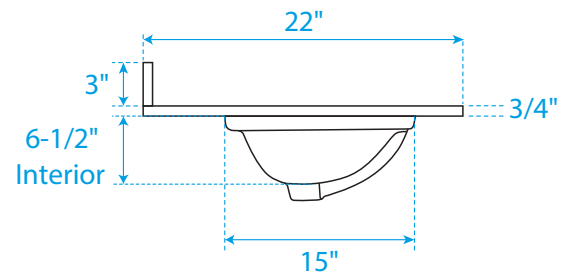

WYNDHAM COLLECTION

TOP VIEW OF VANITY CABINET

*Note: All Measurements are $\pm 1/4$ "

WC-1414-36

WYNDHAM COLLECTION

Side splash is reversible.
Note: All measurements are $\pm 1/4"$.

WC-VCA-36-SGL-TOP