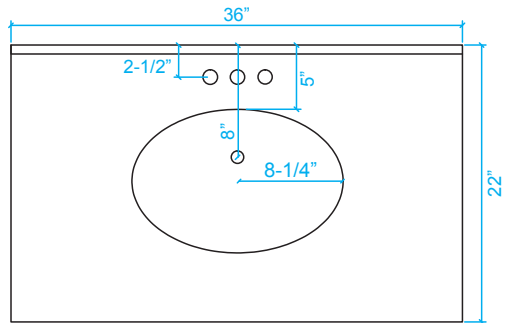

WYNDHAM COLLECTION

TOP VIEW OF VANITY CABINET

*Note: All Measurements are $\pm 1/4$ "

WC-1414-36

WYNDHAM COLLECTION

Side splash is reversible.
Note: All measurements are $\pm 1/4"$.

WC-VCA-36-SGL-TOP