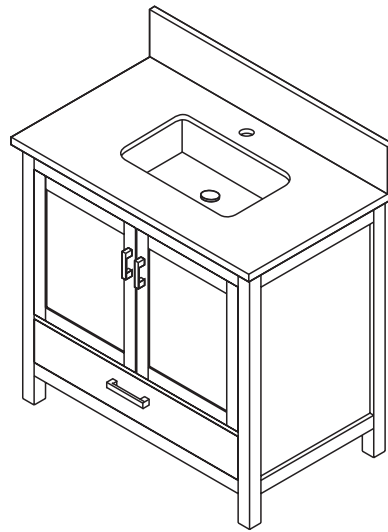

WYNDHAM COLLECTION

TOP VIEW OF VANITY CABINET

*Note: All Measurements are $\pm 1/4$ "

WC-1414-36

WYNDHAM COLLECTION

Side splash is reversible.
Note: All measurements are $\pm 1/4"$.

WC-VCA-36-SGL-TOP