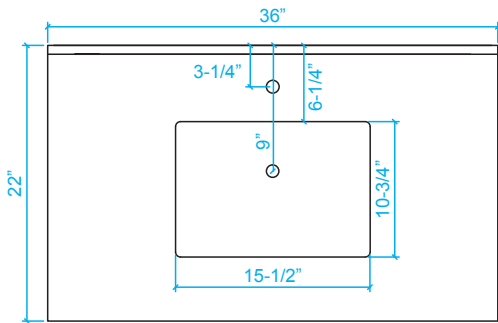

WYNDHAM COLLECTION

TOP VIEW OF VANITY CABINET

*Note: All Measurements are $\pm 1/4$ "

WC-1414-36

WYNDHAM COLLECTION

Side splash is reversible.
Note: All measurements are $\pm 1/4"$.

WC-VCA-36-SGL-TOP