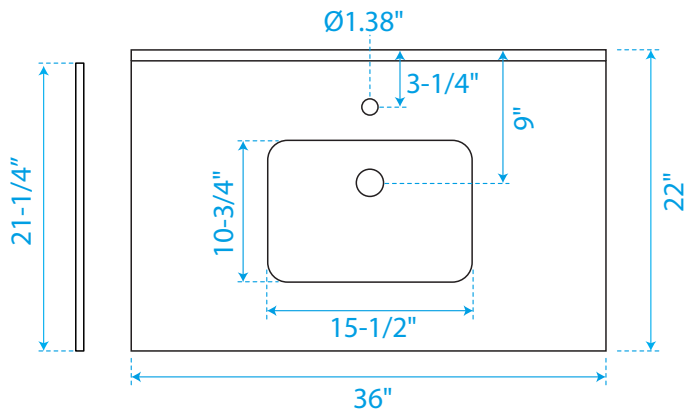

WYNDHAM COLLECTION

TOP VIEW OF VANITY CABINET

*Note: All Measurements are $\pm 1/4$ "

WC-1414-36

WYNDHAM COLLECTION

Side splash is reversible.
Note: All measurements are $\pm 1/4"$.

WC-VCA-36-SGL-TOP