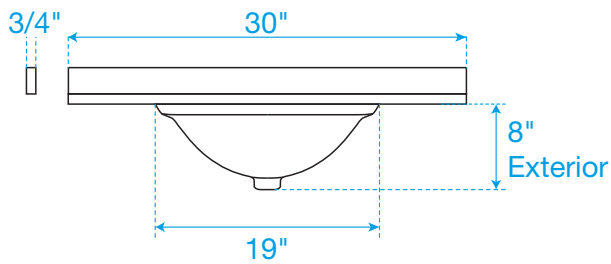

# WYNDHAM COLLECTION

TOP VIEW OF VANITY CABINET

\*Note: All Measurements are  $\pm 1/4$ "

# WYNDHAM COLLECTION

Side splash is reversible.  
Note: All measurements are  $\pm 1/4"$ .

WC-VCA-30-SGL-TOP