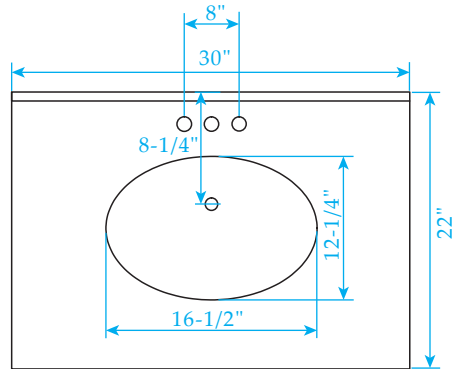

# WYNDHAM COLLECTION

TOP VIEW OF VANITY CABINET

\*Note: All Measurements are  $\pm 1/4$ "

# WYNDHAM COLLECTION

Side splash is reversible.  
Note: All measurements are  $\pm 1/4"$ .

WC-VCA-30-SGL-TOP