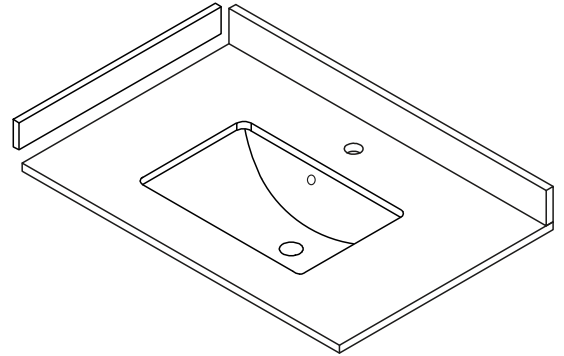

# WYNDHAM COLLECTION

TOP VIEW OF VANITY CABINET

\*Note: All Measurements are  $\pm 1/4$ "

## WC-1414-30

# WYNDHAM COLLECTION

Side splash is reversible.  
Note: All measurements are  $\pm 1/4"$ .

WC-VCA-30-SGL-TOP