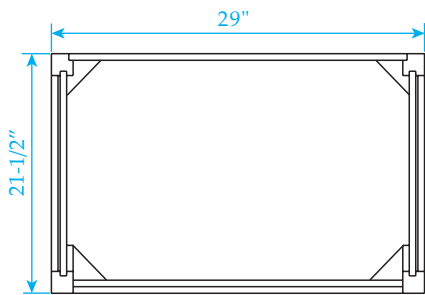

# WYNDHAM COLLECTION

TOP VIEW OF VANITY CABINET

\*Note: All Measurements are  $\pm 1/4$ "

# WYNDHAM COLLECTION

Side splash is reversible.  
Note: All measurements are  $\pm 1/4"$ .

WC-VCA-30-SGL-TOP