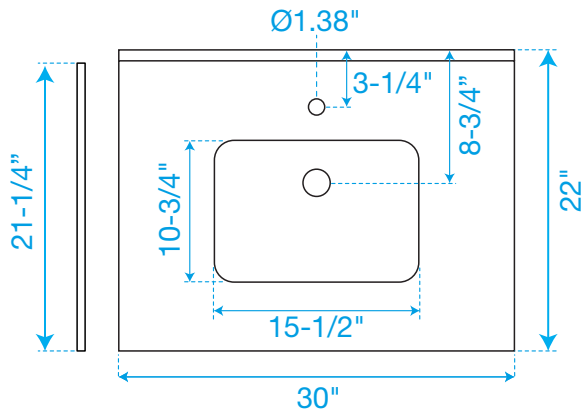

# WYNDHAM COLLECTION

TOP VIEW OF VANITY CABINET

\*Note: All Measurements are  $\pm 1/4$ "

## WC-1414-30

# WYNDHAM COLLECTION

Side splash is reversible.  
Note: All measurements are  $\pm 1/4"$ .

WC-VCA-30-SGL-TOP