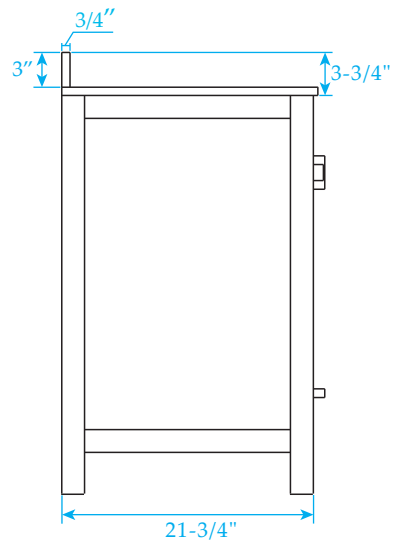

# WYNDHAM COLLECTION

TOP VIEW OF VANITY CABINET

\*Note: All Measurements are  $\pm 1/4$ "

## WC-1414-30

# WYNDHAM COLLECTION

Side splash is reversible.  
Note: All measurements are  $\pm 1/4"$ .

WC-VCA-30-SGL-TOP