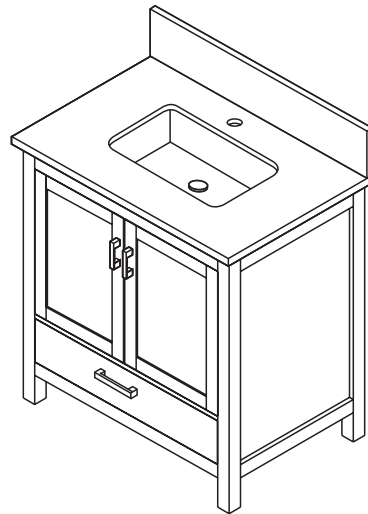

# WYNDHAM COLLECTION

TOP VIEW OF VANITY CABINET

\*Note: All Measurements are  $\pm 1/4$ "

## WC-1414-30

# WYNDHAM COLLECTION

Side splash is reversible.  
Note: All measurements are  $\pm 1/4"$ .

WC-VCA-30-SGL-TOP