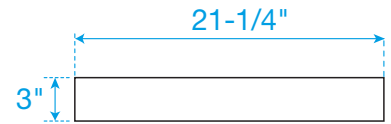

# WYNDHAM COLLECTION

TOP VIEW OF VANITY CABINET

\*Note: All Measurements are  $\pm 1/4$ "

# WYNDHAM COLLECTION

Side splash is reversible.  
Note: All measurements are  $\pm 1/4"$ .

WC-VCA-30-SGL-TOP