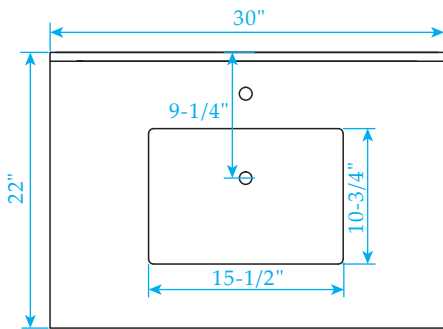

# WYNDHAM COLLECTION

TOP VIEW OF VANITY CABINET

\*Note: All Measurements are  $\pm 1/4$ "

# WYNDHAM COLLECTION

Side splash is reversible.  
Note: All measurements are  $\pm 1/4"$ .

WC-VCA-30-SGL-TOP