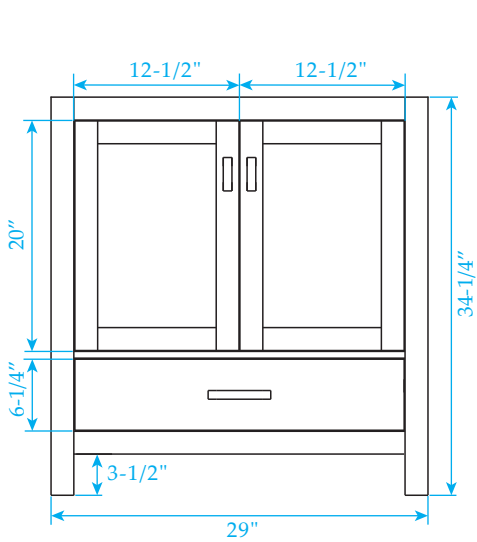

# WYNDHAM COLLECTION

TOP VIEW OF VANITY CABINET

\*Note: All Measurements are  $\pm 1/4$ "

# WYNDHAM COLLECTION

Side splash is reversible.  
Note: All measurements are  $\pm 1/4"$ .

WC-VCA-30-SGL-TOP