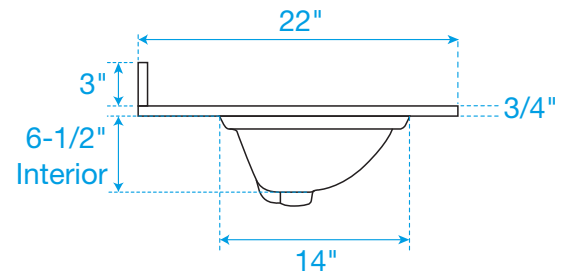

# WYNDHAM COLLECTION

TOP VIEW OF VANITY CABINET

\*Note: All Measurements are  $\pm 1/4$ "

# WYNDHAM COLLECTION

Side splash is reversible.  
Note: All measurements are  $\pm 1/4"$ .

WC-VCA-30-SGL-TOP