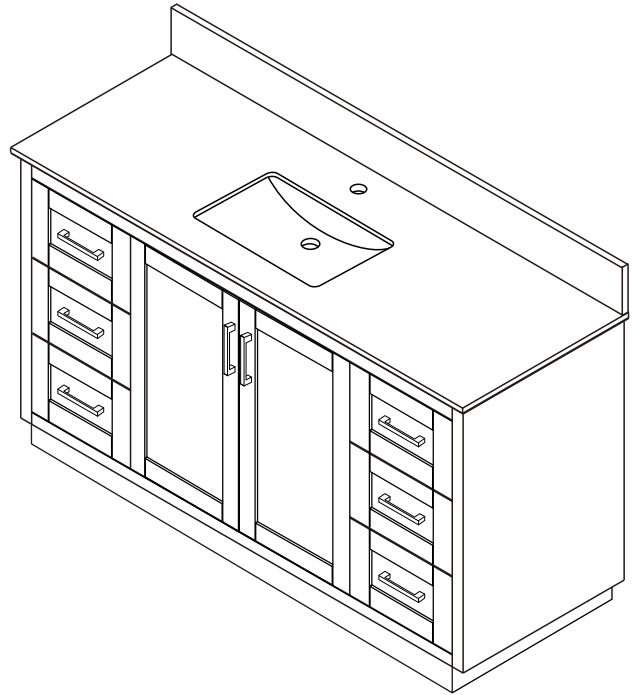

WYNDHAM COLLECTION

TOP VIEW OF VANITY CABINET

*Note: Due to high probability of breakage, the backsplash comes in two pieces, cut from the same piece. All measurements are $\pm 1/4"$.

WC-2929-60-SGL

WYNDHAM COLLECTION

Side splash is reversible.

Note: Due to high probability of breakage, the backsplash comes in two pieces, cut from the same piece. All measurements are $\pm 1/4"$.

WC-VCA-60-SGL-TOP