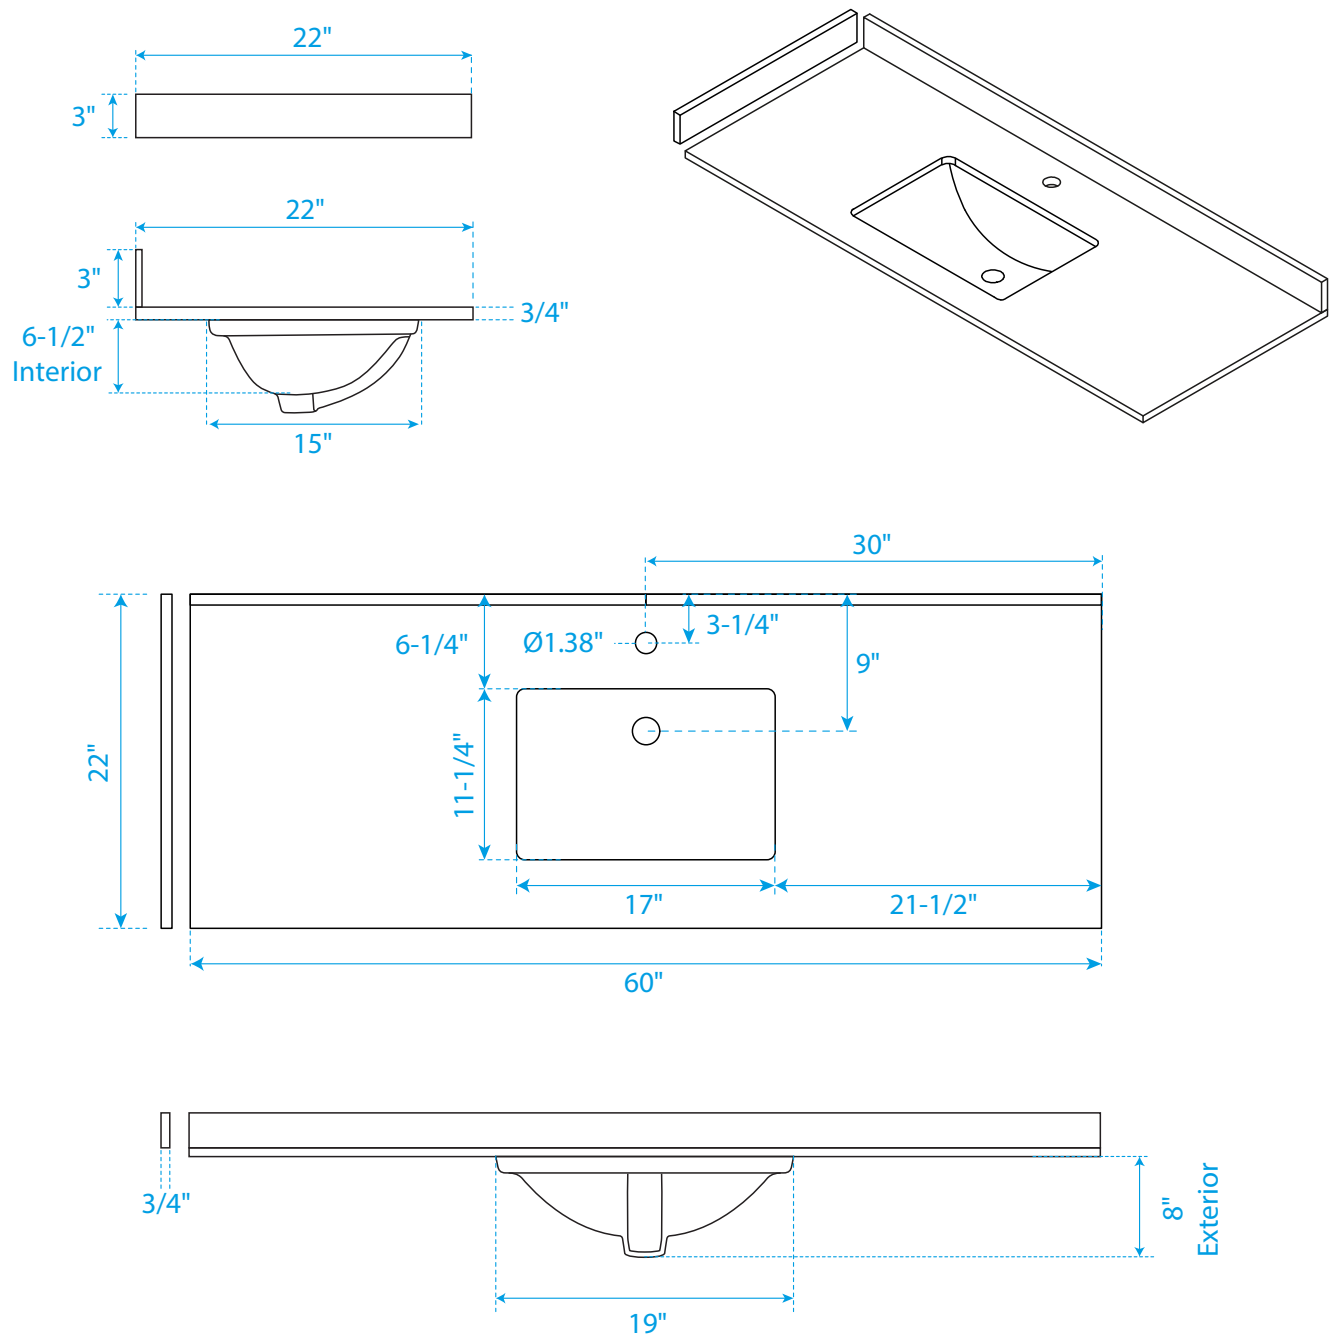

WYNDHAM COLLECTION

TOP VIEW OF VANITY CABINET

*Note: Due to high probability of breakage, the backsplash comes in two pieces, cut from the same piece. All measurements are $\pm 1/4"$.

WC-2929-60-SGL

WYNDHAM COLLECTION

Side splash is reversible.

Note: Due to high probability of breakage, the backsplash comes in two pieces, cut from the same piece. All measurements are $\pm 1/4"$.

WC-VCA-60-SGL-TOP