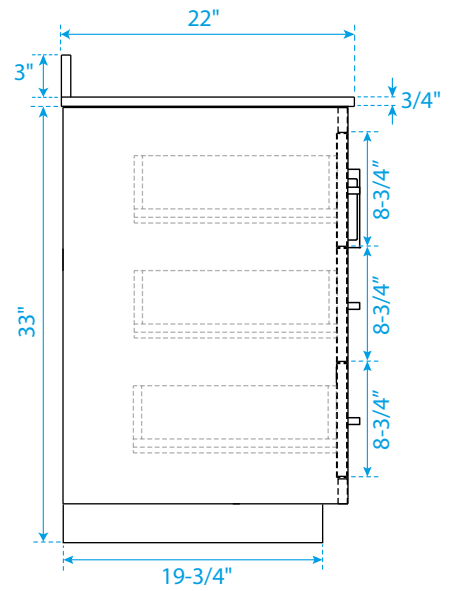

WYNDHAM COLLECTION

TOP VIEW OF VANITY CABINET

*Note: Due to high probability of breakage, the backsplash comes in two pieces, cut from the same piece. All measurements are $\pm 1/4"$.

WC-2929-60-SGL

WYNDHAM COLLECTION

Side splash is reversible.

Note: Due to high probability of breakage, the backsplash comes in two pieces, cut from the same piece. All measurements are $\pm 1/4"$.

WC-VCA-60-SGL-TOP