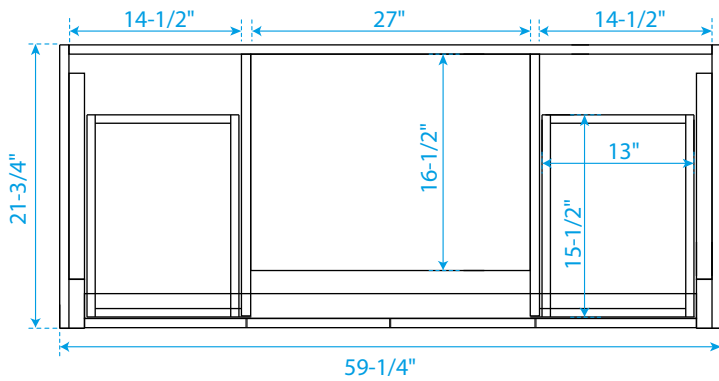

WYNDHAM COLLECTION

TOP VIEW OF VANITY CABINET

*Note: Due to high probability of breakage, the backsplash comes in two pieces, cut from the same piece. All measurements are $\pm 1/4"$.

WC-2929-60-SGL

WYNDHAM COLLECTION

Side splash is reversible.

Note: Due to high probability of breakage, the backsplash comes in two pieces, cut from the same piece. All measurements are $\pm 1/4"$.

WC-VCA-60-SGL-TOP