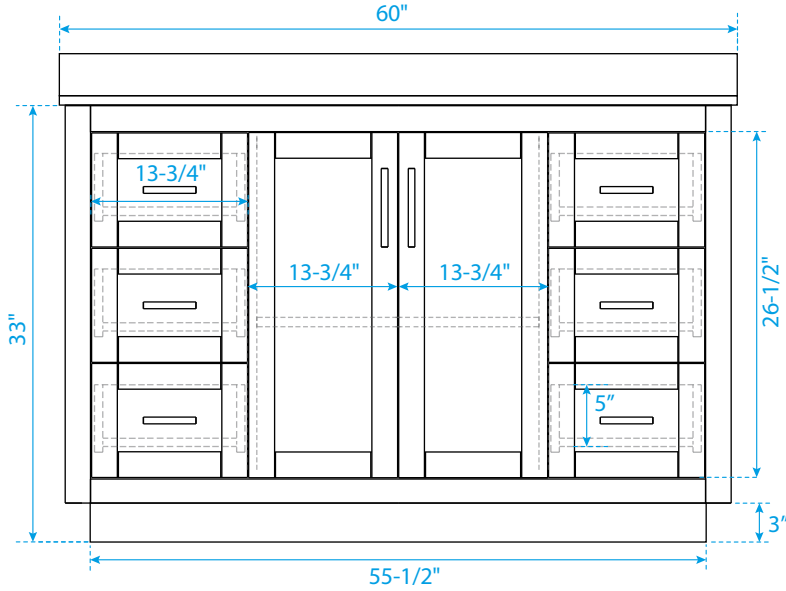

WYNDHAM COLLECTION

TOP VIEW OF VANITY CABINET

*Note: Due to high probability of breakage, the backsplash comes in two pieces, cut from the same piece. All measurements are $\pm 1/4"$.

WC-2929-60-SGL

WYNDHAM COLLECTION

Side splash is reversible.

Note: Due to high probability of breakage, the backsplash comes in two pieces, cut from the same piece. All measurements are $\pm 1/4"$.

WC-VCA-60-SGL-TOP