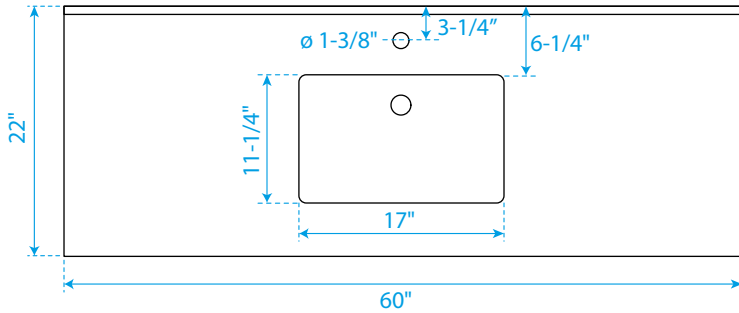

WYNDHAM COLLECTION

TOP VIEW OF VANITY CABINET

*Note: Due to high probability of breakage, the backsplash comes in two pieces, cut from the same piece. All measurements are $\pm 1/4"$.

WC-2929-60-SGL

WYNDHAM COLLECTION

Side splash is reversible.

Note: Due to high probability of breakage, the backsplash comes in two pieces, cut from the same piece. All measurements are $\pm 1/4"$.

WC-VCA-60-SGL-TOP