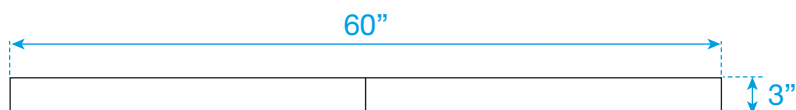

WYNDHAM COLLECTION

Edge Profile - Eased

Note - All Measurements are $\pm 1/4"$.

Due to the high probability of breakage, **the backsplash comes in two pieces**, cut from the same piece.

Replacement for Wyndham Collection products.

Products from other brands may not be compatible.

Quartz is created in batches and slight variations from batch to batch are possible.

We cannot guarantee an exact match to your existing counter.

WC-QCR-60-BS