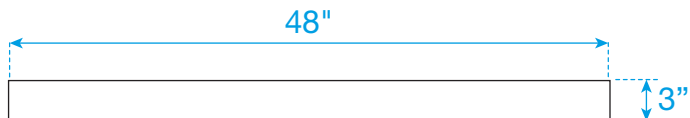

WYNDHAM COLLECTION

Edge Profile - Eased

Note - All Measurements are $\pm 1/4"$.

Replacement for Wyndham Collection products.

Products from other brands may not be compatible.

Quartz is created in batches and slight variations from batch to batch are possible.

We cannot guarantee an exact match to your existing counter.

WC-QCR-48-BS