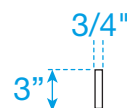

WYNDHAM COLLECTION

Edge Profile - Eased

Note - All Measurements are $\pm 1/4"$.

Replacement for Wyndham Collection products.

Products from other brands may not be compatible.

Quartz is created in batches and slight variations from batch to batch are possible.

We cannot guarantee an exact match to your existing counter.

WC-QCR-48-BS