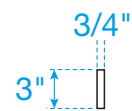

## Edge Profile - Eased

Note - All Measurements are  $\pm 1/4"$ .

Replacement for Wyndham Collection products (except Andover).

Products from other brands may not be compatible.

Marble is a natural stone so variations in color and grain will occur and are completely normal. We cannot guarantee an exact match to your existing counter.