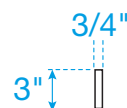

WYNDHAM COLLECTION

Edge Profile - Eased

Note - All Measurements are $\pm 1/4"$.

Replacement for Wyndham Collection products.

Products from other brands may not be compatible.

Quartz is created in batches and slight variations from batch to batch are possible.

We cannot guarantee an exact match to your existing counter.

WC-QCR-30-BS