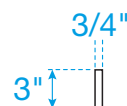

## Edge Profile - Eased

Note - All Measurements are  $\pm 1/4"$ .

Replacement for Wyndham Collection products (except Andover).

Products from other brands may not be compatible.

Marble is a natural stone so variations in color and grain will occur and are completely normal. We cannot guarantee an exact match to your existing counter.