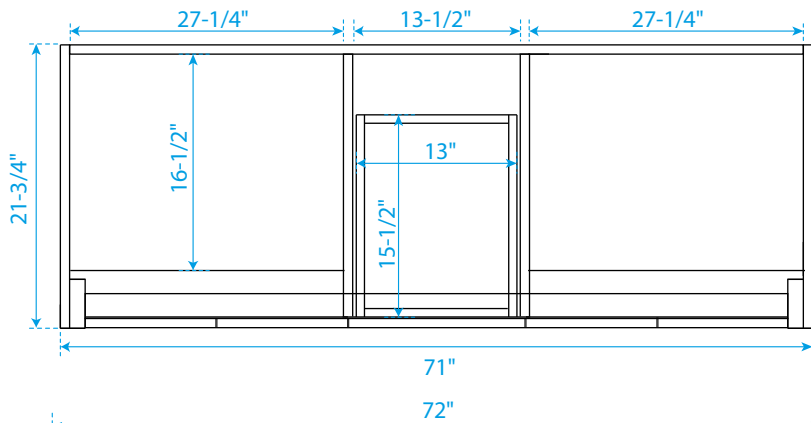

WYNDHAM COLLECTION

TOP VIEW OF VANITY CABINET

*Note: Due to high probability of breakage, the backsplash comes in two pieces, cut from the same piece. All measurements are $\pm 1/4$ ".

WC-2828-72-DBL