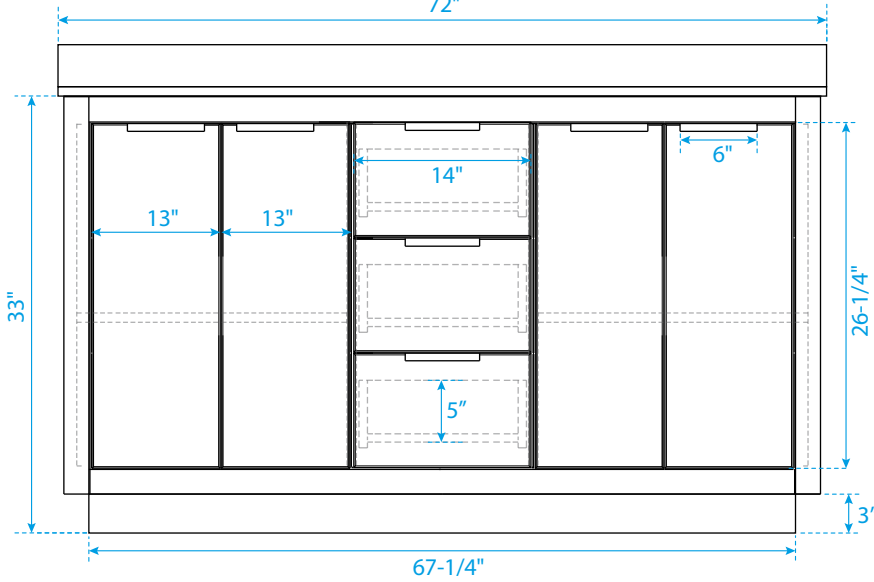

WYNDHAM COLLECTION

TOP VIEW OF VANITY CABINET

*Note: Due to high probability of breakage, the backsplash comes in two pieces, cut from the same piece. All measurements are $\pm 1/4$ ".

WC-2828-72-DBL