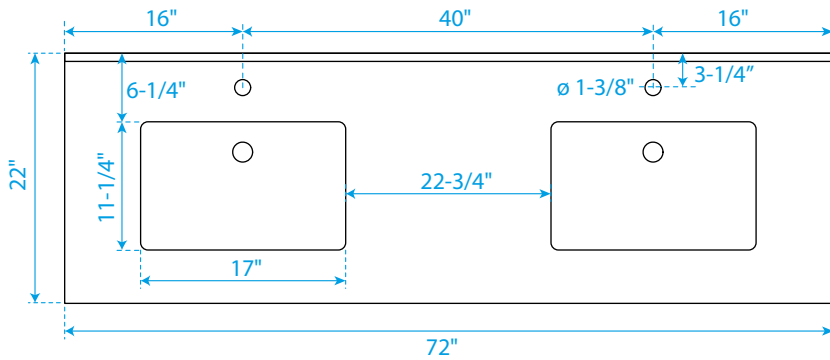

WYNDHAM COLLECTION

TOP VIEW OF VANITY CABINET

*Note: Due to high probability of breakage, the backsplash comes in two pieces, cut from the same piece. All measurements are $\pm 1/4$ ".

WC-2828-72-DBL