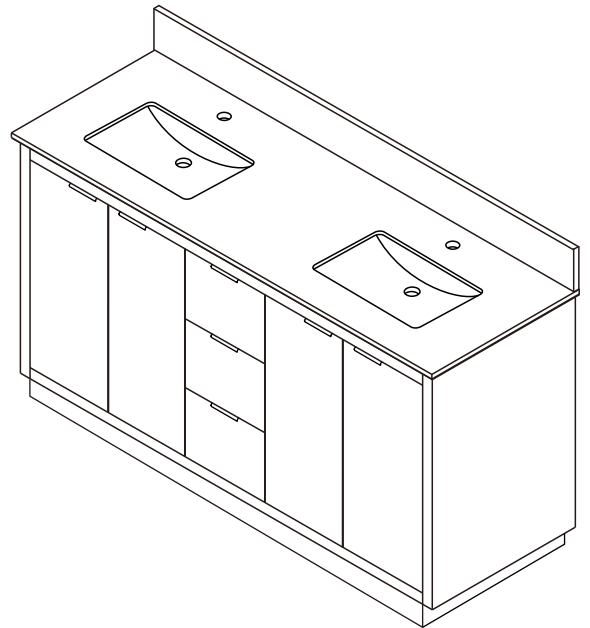

WYNDHAM COLLECTION

TOP VIEW OF VANITY CABINET

*Note: Due to high probability of breakage, the backsplash comes in two pieces, cut from the same piece. All measurements are $\pm 1/4$ ".

WC-2828-72-DBL