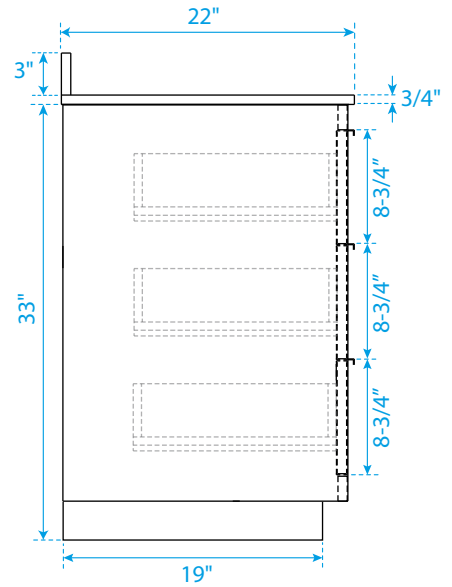

WYNDHAM COLLECTION

TOP VIEW OF VANITY CABINET

*Note: Due to high probability of breakage, the backsplash comes in two pieces, cut from the same piece. All measurements are $\pm 1/4$ ".

WC-2828-72-DBL