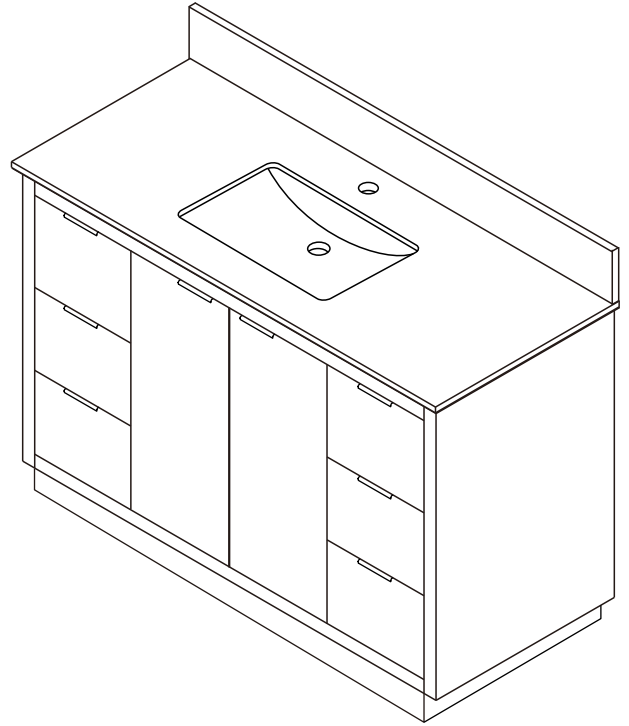

WYNDHAM COLLECTION

TOP VIEW OF VANITY CABINET

*Note: Due to high probability of breakage, the backsplash comes in two pieces, cut from the same piece. All measurements are $\pm 1/4"$.

WC-2828-48-SGL