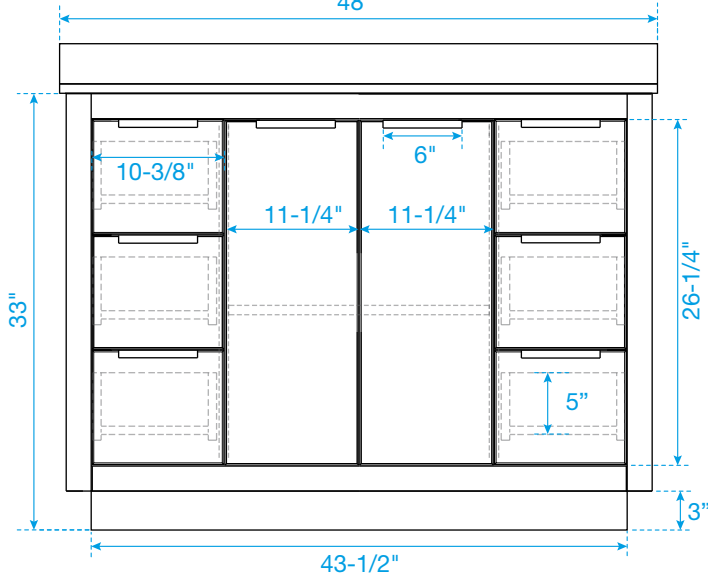

WYNDHAM COLLECTION

TOP VIEW OF VANITY CABINET

*Note: Due to high probability of breakage, the backsplash comes in two pieces, cut from the same piece. All measurements are $\pm 1/4"$.

WC-2828-48-SGL