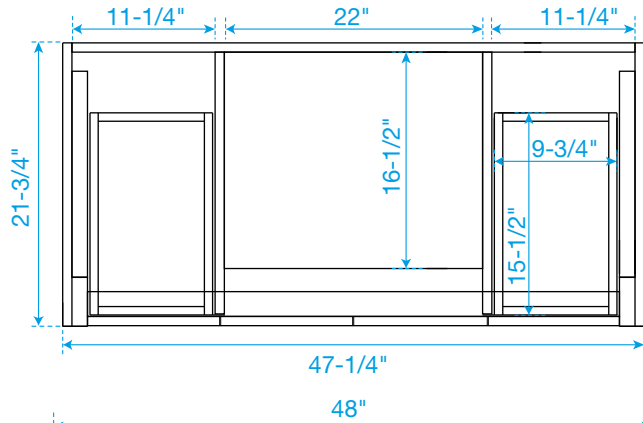

WYNDHAM COLLECTION

TOP VIEW OF VANITY CABINET

*Note: Due to high probability of breakage, the backsplash comes in two pieces, cut from the same piece. All measurements are $\pm 1/4"$.

WC-2828-48-SGL