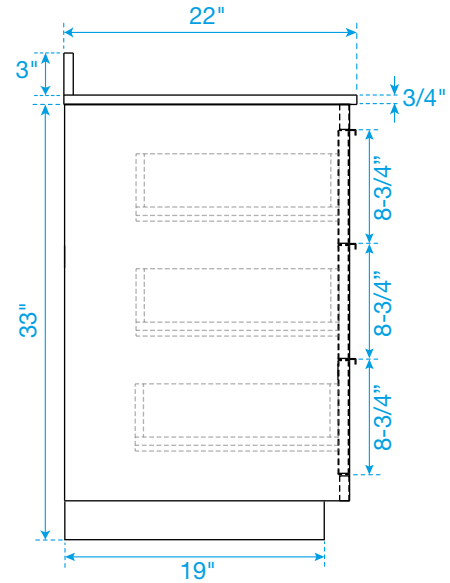

WYNDHAM COLLECTION

TOP VIEW OF VANITY CABINET

*Note: Due to high probability of breakage, the backsplash comes in two pieces, cut from the same piece. All measurements are $\pm 1/4"$.

WC-2828-48-SGL