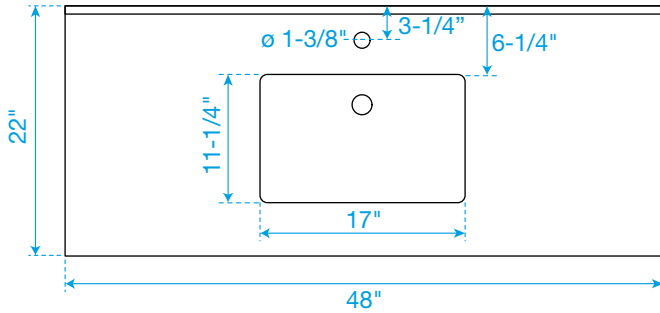

WYNDHAM COLLECTION

TOP VIEW OF VANITY CABINET

*Note: Due to high probability of breakage, the backsplash comes in two pieces, cut from the same piece. All measurements are $\pm 1/4"$.

WC-2828-48-SGL