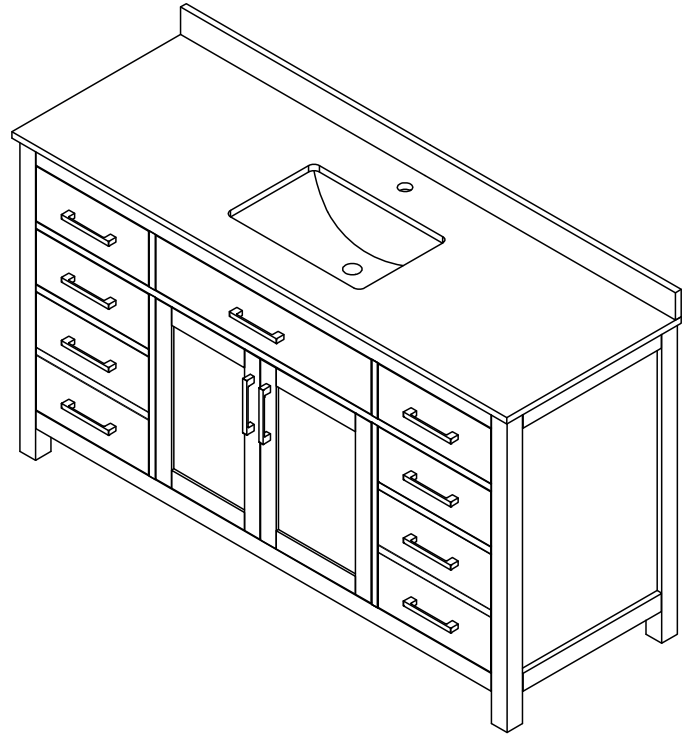

WYNDHAM COLLECTION

*Note: Due to high probability of breakage, the backsplash comes in two pieces, cut from the same piece. All measurements are $\pm 1/4"$.

WC-2424-66-SGL

WYNDHAM COLLECTION

Side splash is reversible.
 Note: Due to high probability of breakage, the backsplash comes in two pieces, cut from the same piece. All measurements are $\pm 1/4$ ".

WC-VCA-66-SGL-TOP