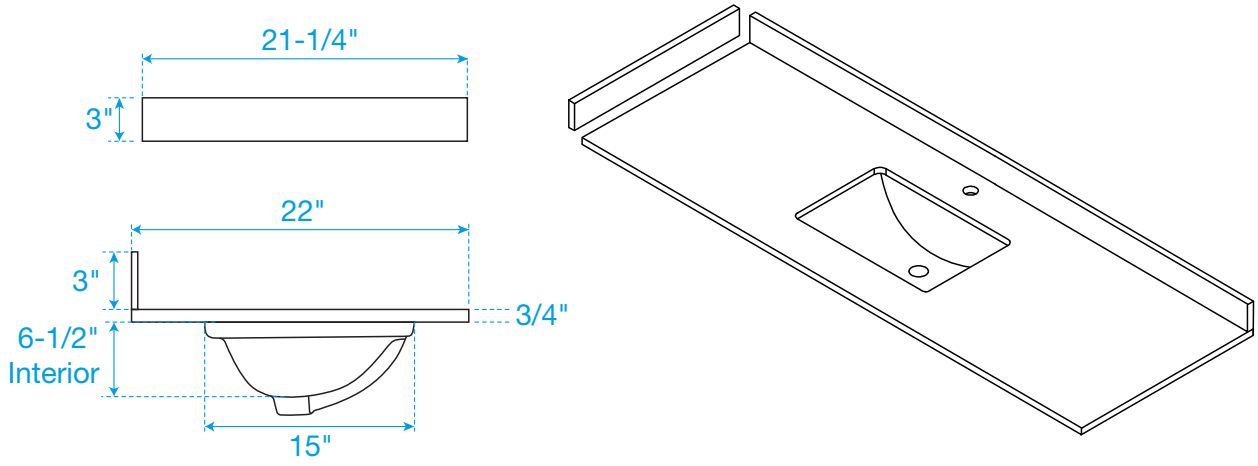

WYNDHAM COLLECTION

*Note: Due to high probability of breakage, the backsplash comes in two pieces, cut from the same piece. All measurements are $\pm 1/4"$.

WC-2424-66-SGL

WYNDHAM COLLECTION

Side splash is reversible.
 Note: Due to high probability of breakage, the backsplash comes in two pieces, cut from the same piece. All measurements are $\pm 1/4$ ".

WC-VCA-66-SGL-TOP