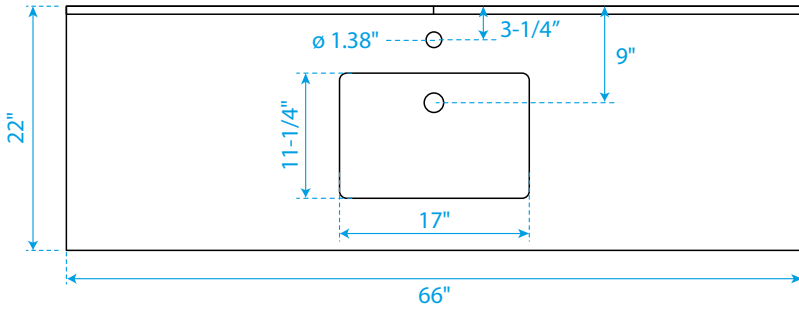

WYNDHAM COLLECTION

*Note: Due to high probability of breakage, the backsplash comes in two pieces, cut from the same piece. All measurements are $\pm 1/4"$.

WC-2424-66-SGL

WYNDHAM COLLECTION

Side splash is reversible.
 Note: Due to high probability of breakage, the backsplash comes in two pieces, cut from the same piece. All measurements are $\pm 1/4$ ".

WC-VCA-66-SGL-TOP