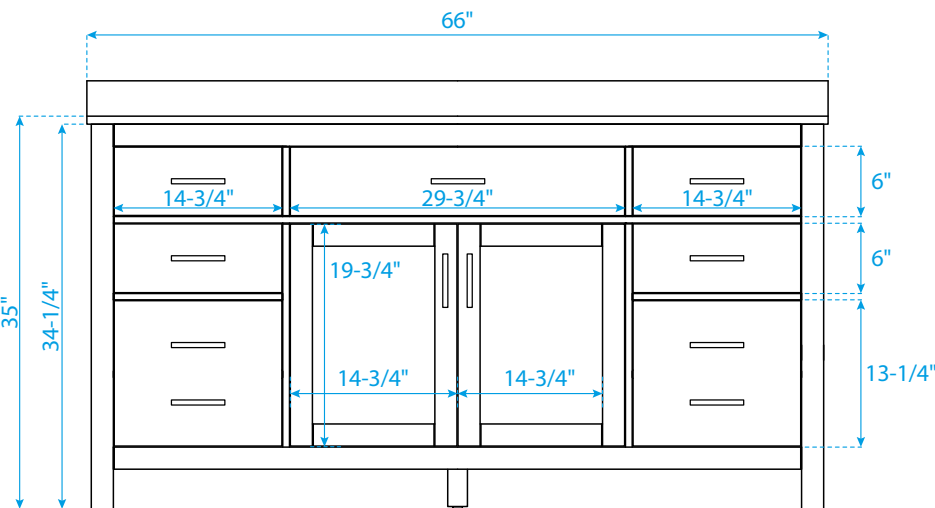

WYNDHAM COLLECTION

*Note: Due to high probability of breakage, the backsplash comes in two pieces, cut from the same piece. All measurements are $\pm 1/4"$.

WC-2424-66-SGL

WYNDHAM COLLECTION

Side splash is reversible.
 Note: Due to high probability of breakage, the backsplash comes in two pieces, cut from the same piece. All measurements are $\pm 1/4$ ".