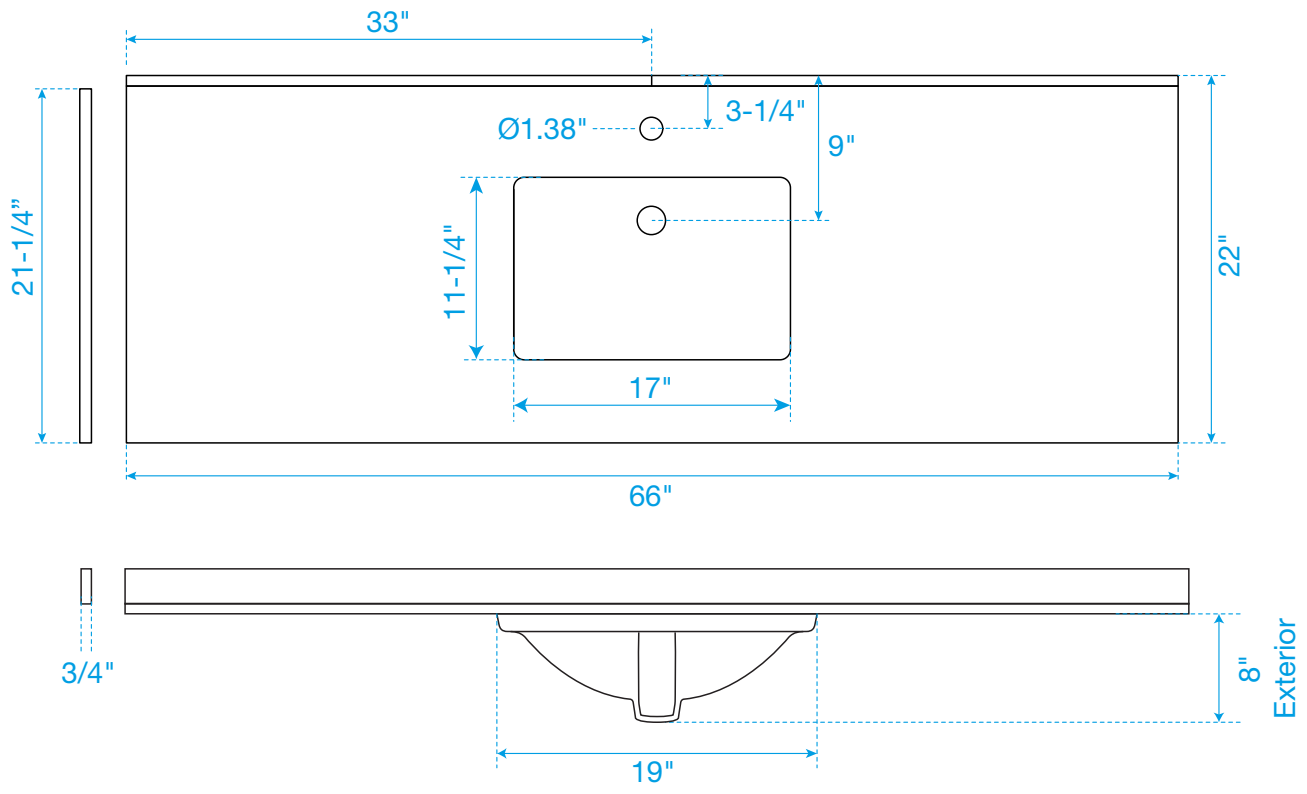

WYNDHAM COLLECTION

*Note: Due to high probability of breakage, the backsplash comes in two pieces, cut from the same piece. All measurements are $\pm 1/4"$.

WC-2424-66-SGL

WYNDHAM COLLECTION

Side splash is reversible.
 Note: Due to high probability of breakage, the backsplash comes in two pieces, cut from the same piece. All measurements are $\pm 1/4$ ".

WC-VCA-66-SGL-TOP