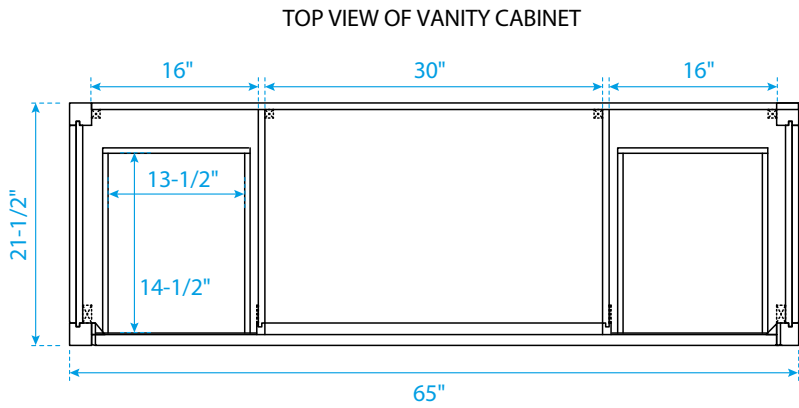

WYNDHAM COLLECTION

*Note: Due to high probability of breakage, the backsplash comes in two pieces, cut from the same piece. All measurements are $\pm 1/4"$.

WC-2424-66-SGL

WYNDHAM COLLECTION

Side splash is reversible.
 Note: Due to high probability of breakage, the backsplash comes in two pieces, cut from the same piece. All measurements are $\pm 1/4$ ".