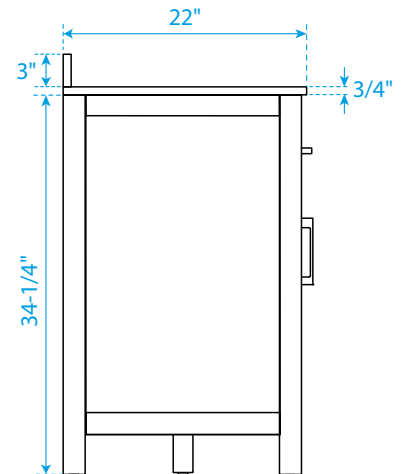

WYNDHAM COLLECTION

*Note: Due to high probability of breakage, the backsplash comes in two pieces, cut from the same piece. All measurements are $\pm 1/4"$.

WC-2424-66-SGL

WYNDHAM COLLECTION

Side splash is reversible.
 Note: Due to high probability of breakage, the backsplash comes in two pieces, cut from the same piece. All measurements are $\pm 1/4$ ".

WC-VCA-66-SGL-TOP