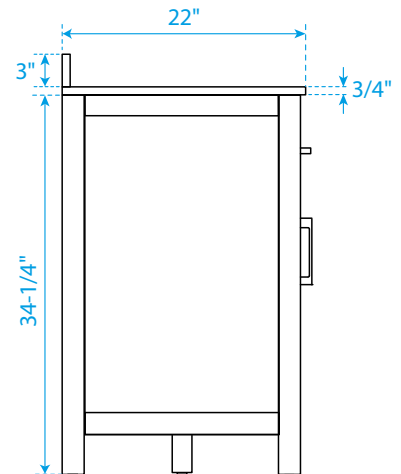

# WYNDHAM COLLECTION

TOP VIEW OF VANITY CABINET

\*Note: Due to high probability of breakage, the backsplash comes in two pieces, cut from the same piece. All measurements are  $\pm 1/4$ ".

## WC-2424-54-SGL

# WYNDHAM COLLECTION

Side splash is reversible.

Note: Due to high probability of breakage, the backsplash comes in two pieces, cut from the same piece. All measurements are  $\pm 1/4"$ .

WC-VCA-54-SGL-TOP