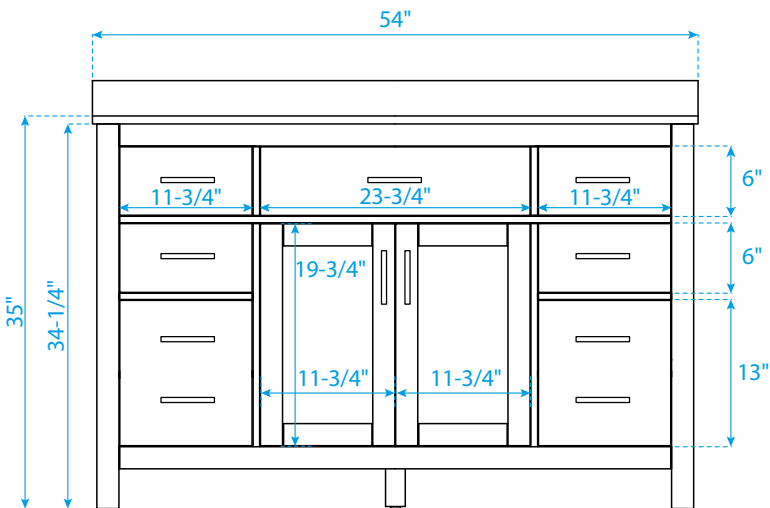

# WYNDHAM COLLECTION

TOP VIEW OF VANITY CABINET

\*Note: Due to high probability of breakage, the backsplash comes in two pieces, cut from the same piece. All measurements are  $\pm 1/4$ ".

# WYNDHAM COLLECTION

Side splash is reversible.

Note: Due to high probability of breakage, the backsplash comes in two pieces, cut from the same piece. All measurements are  $\pm 1/4"$ .

WC-VCA-54-SGL-TOP