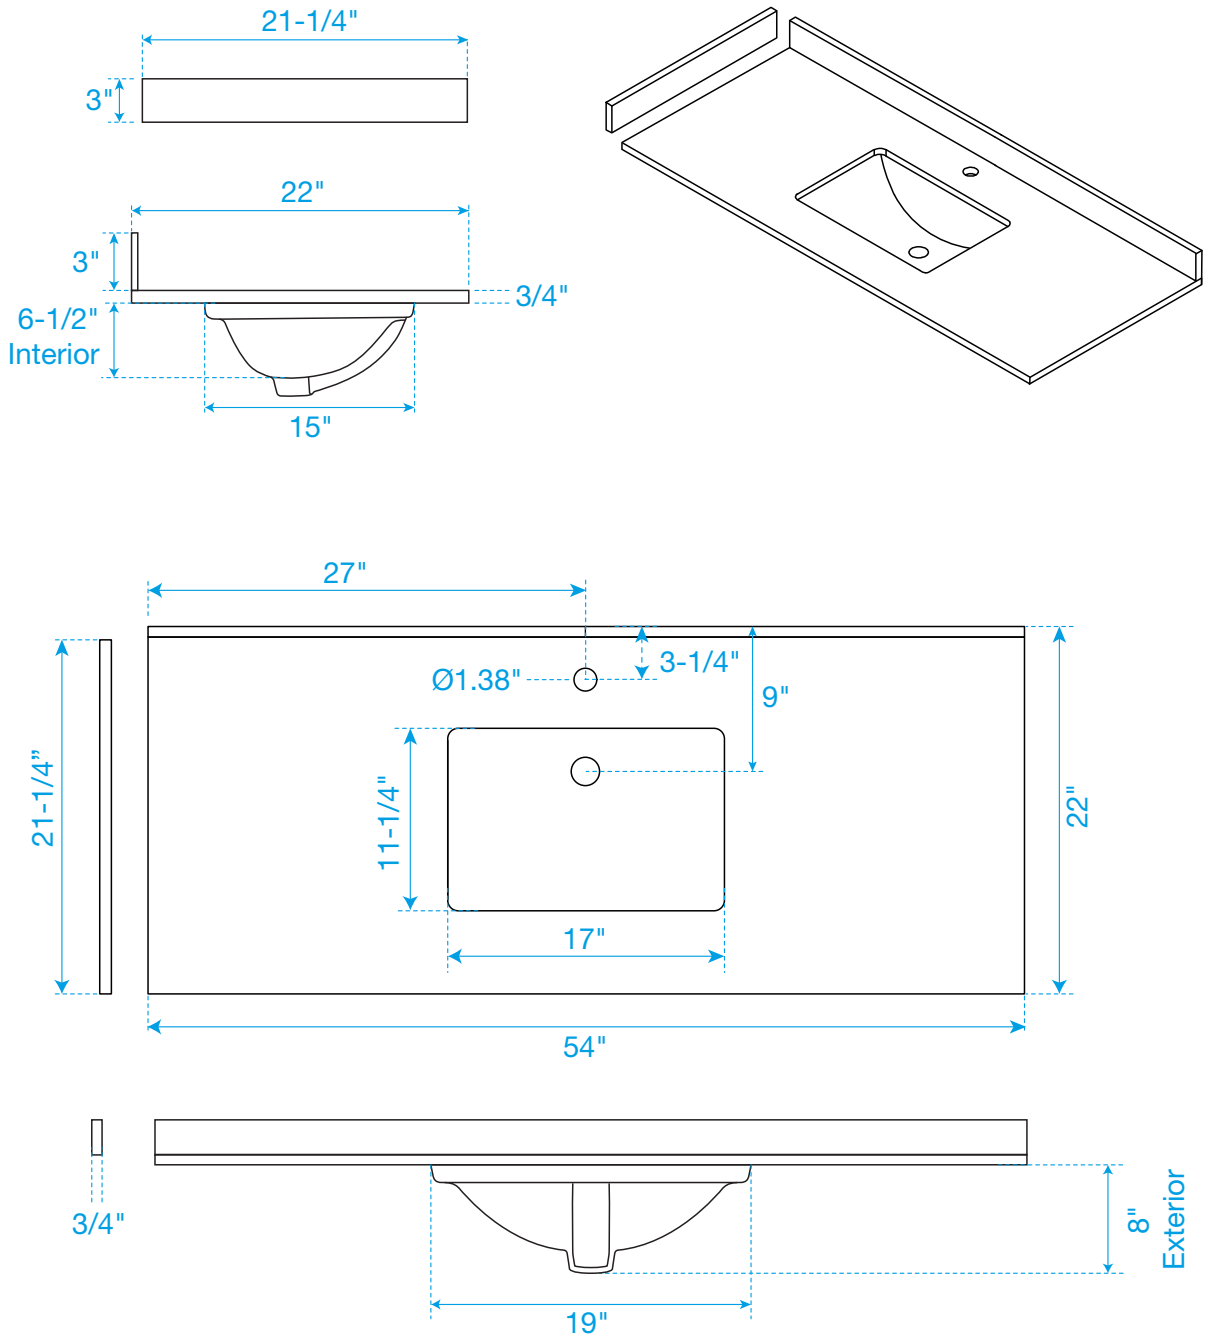

# WYNDHAM COLLECTION

TOP VIEW OF VANITY CABINET

\*Note: Due to high probability of breakage, the backsplash comes in two pieces, cut from the same piece. All measurements are  $\pm 1/4$ ".

## WC-2424-54-SGL

# WYNDHAM COLLECTION

Side splash is reversible.

Note: Due to high probability of breakage, the backsplash comes in two pieces, cut from the same piece. All measurements are  $\pm 1/4"$ .

WC-VCA-54-SGL-TOP