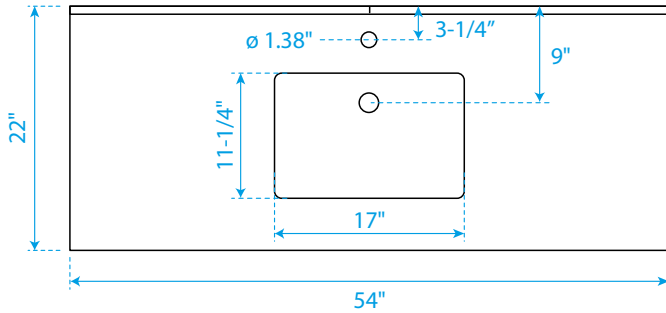

# WYNDHAM COLLECTION

TOP VIEW OF VANITY CABINET

\*Note: Due to high probability of breakage, the backsplash comes in two pieces, cut from the same piece. All measurements are  $\pm 1/4$ ".

# WYNDHAM COLLECTION

Side splash is reversible.

Note: Due to high probability of breakage, the backsplash comes in two pieces, cut from the same piece. All measurements are  $\pm 1/4"$ .

WC-VCA-54-SGL-TOP