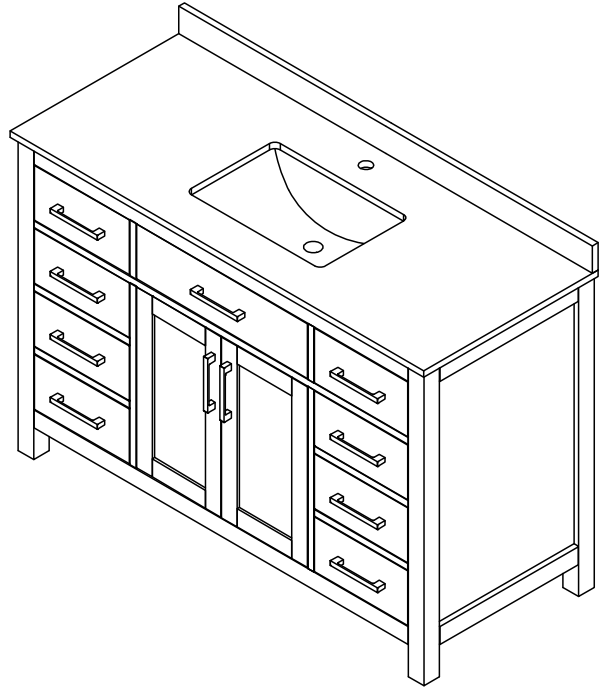

# WYNDHAM COLLECTION

TOP VIEW OF VANITY CABINET

\*Note: Due to high probability of breakage, the backsplash comes in two pieces, cut from the same piece. All measurements are  $\pm 1/4$ ".

## WC-2424-54-SGL

# WYNDHAM COLLECTION

Side splash is reversible.

Note: Due to high probability of breakage, the backsplash comes in two pieces, cut from the same piece. All measurements are  $\pm 1/4"$ .

WC-VCA-54-SGL-TOP