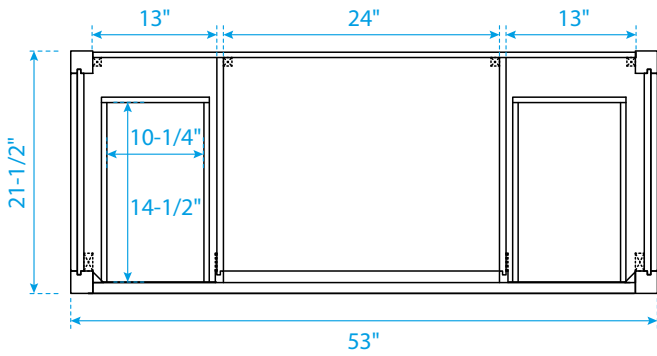

# WYNDHAM COLLECTION

TOP VIEW OF VANITY CABINET

\*Note: Due to high probability of breakage, the backsplash comes in two pieces, cut from the same piece. All measurements are  $\pm 1/4$ ".

# WYNDHAM COLLECTION

Side splash is reversible.

Note: Due to high probability of breakage, the backsplash comes in two pieces, cut from the same piece. All measurements are  $\pm 1/4"$ .

WC-VCA-54-SGL-TOP