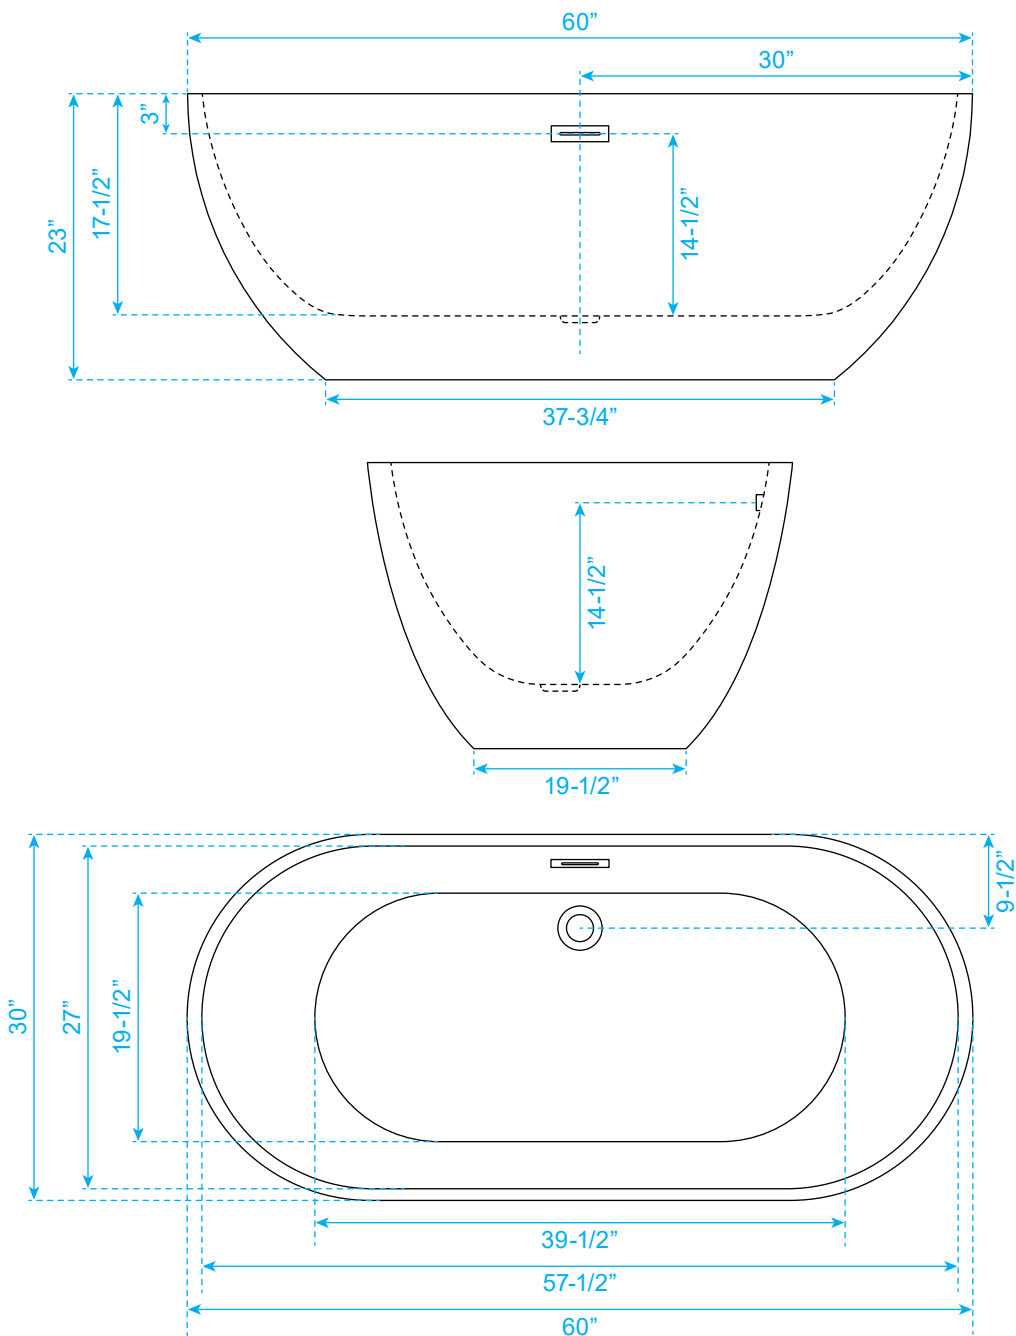

WYNDHAM COLLECTION

Exterior Size - 60"L x 30"W x 23"H
Interior Size - 57-1/2"L x 27"W x 17-1/2"H
Depth at Drain - 17-1/2"
Drain To Overflow - 14-1/2"
Maximum Fill - 64 Gallons
Backrest Slope Angle - 28 Degrees
Other Side Slope Angle - 28 Degrees
Note - All Measurements are $\pm 1/2$ "