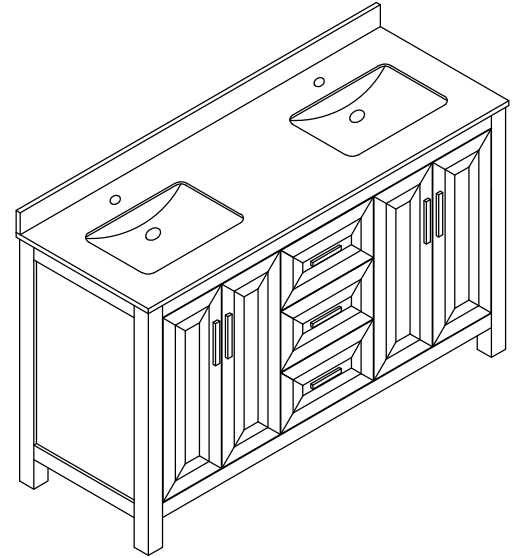

WYNDHAM COLLECTION

TOP VIEW OF VANITY CABINET

**Note: Due to high probability of breakage-the backsplash comes in two pieces-cut from same piece. All measurements are $\pm 1/4"$*

WC-2525-72-DBL

WYNDHAM COLLECTION

Side splash is reversible.

Note: Due to high probability of breakage, the backsplash comes in two pieces, cut from the same piece. All measurements are $\pm 1/4"$.

WC-VCA-72-DBL-TOP