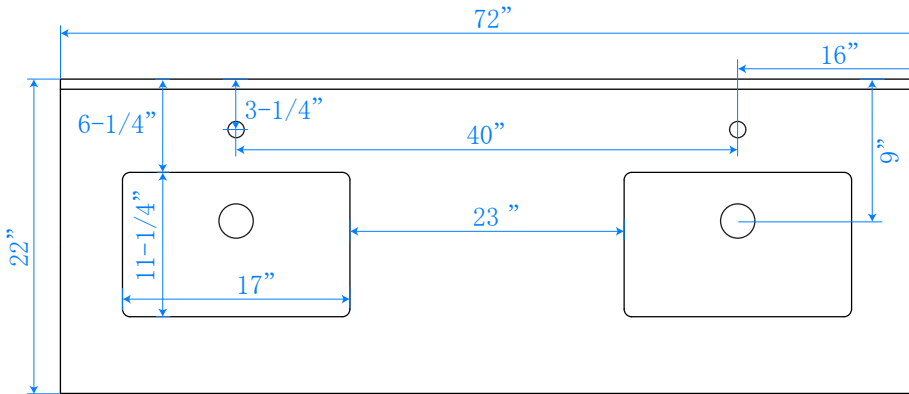

WYNDHAM COLLECTION

TOP VIEW OF VANITY CABINET

**Note: Due to high probability of breakage-the backsplash comes in two pieces-cut from same piece. All measurements are $\pm 1/4"$*

WC-2525-72-DBL

WYNDHAM COLLECTION

Side splash is reversible.

Note: Due to high probability of breakage, the backsplash comes in two pieces, cut from the same piece. All measurements are $\pm 1/4"$.

WC-VCA-72-DBL-TOP