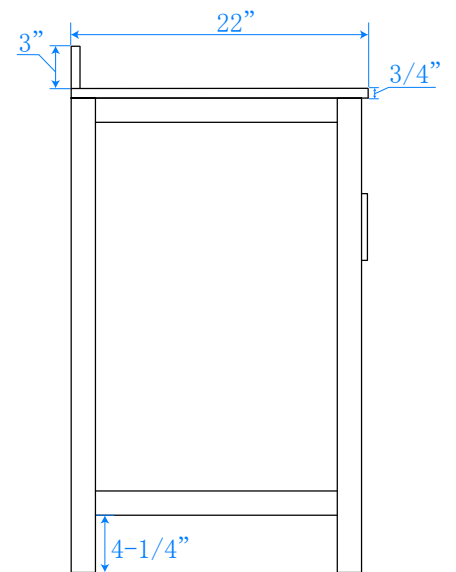

WYNDHAM COLLECTION

TOP VIEW OF VANITY CABINET

**Note: Due to high probability of breakage-the backsplash comes in two pieces-cut from same piece. All measurements are $\pm 1/4"$*

WC-2525-72-DBL

WYNDHAM COLLECTION

Side splash is reversible.

Note: Due to high probability of breakage, the backsplash comes in two pieces, cut from the same piece. All measurements are $\pm 1/4"$.

WC-VCA-72-DBL-TOP