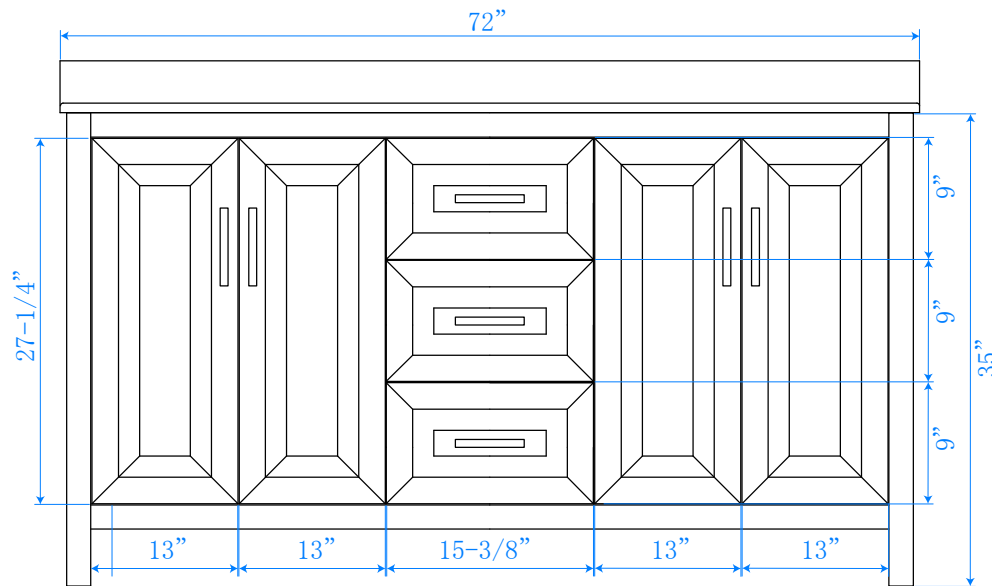

WYNDHAM COLLECTION

TOP VIEW OF VANITY CABINET

**Note: Due to high probability of breakage-the backsplash comes in two pieces-cut from same piece. All measurements are $\pm 1/4"$*

WC-2525-72-DBL

WYNDHAM COLLECTION

Side splash is reversible.

Note: Due to high probability of breakage, the backsplash comes in two pieces, cut from the same piece. All measurements are $\pm 1/4"$.

WC-VCA-72-DBL-TOP