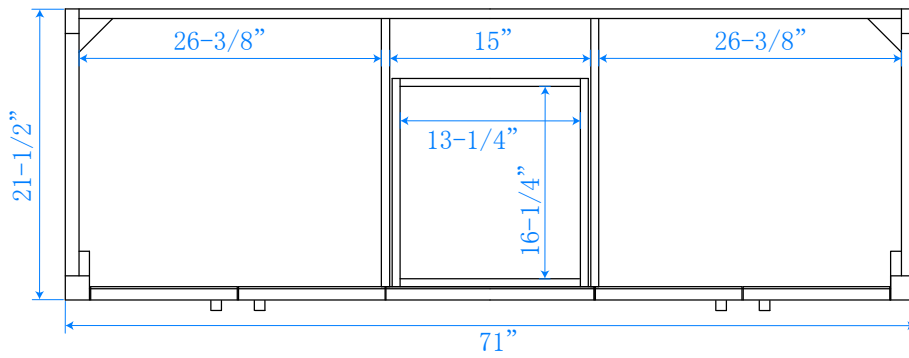

WYNDHAM COLLECTION

TOP VIEW OF VANITY CABINET

**Note: Due to high probability of breakage-the backsplash comes in two pieces-cut from same piece. All measurements are $\pm 1/4"$*

WC-2525-72-DBL

WYNDHAM COLLECTION

Side splash is reversible.

Note: Due to high probability of breakage, the backsplash comes in two pieces, cut from the same piece. All measurements are $\pm 1/4"$.

WC-VCA-72-DBL-TOP