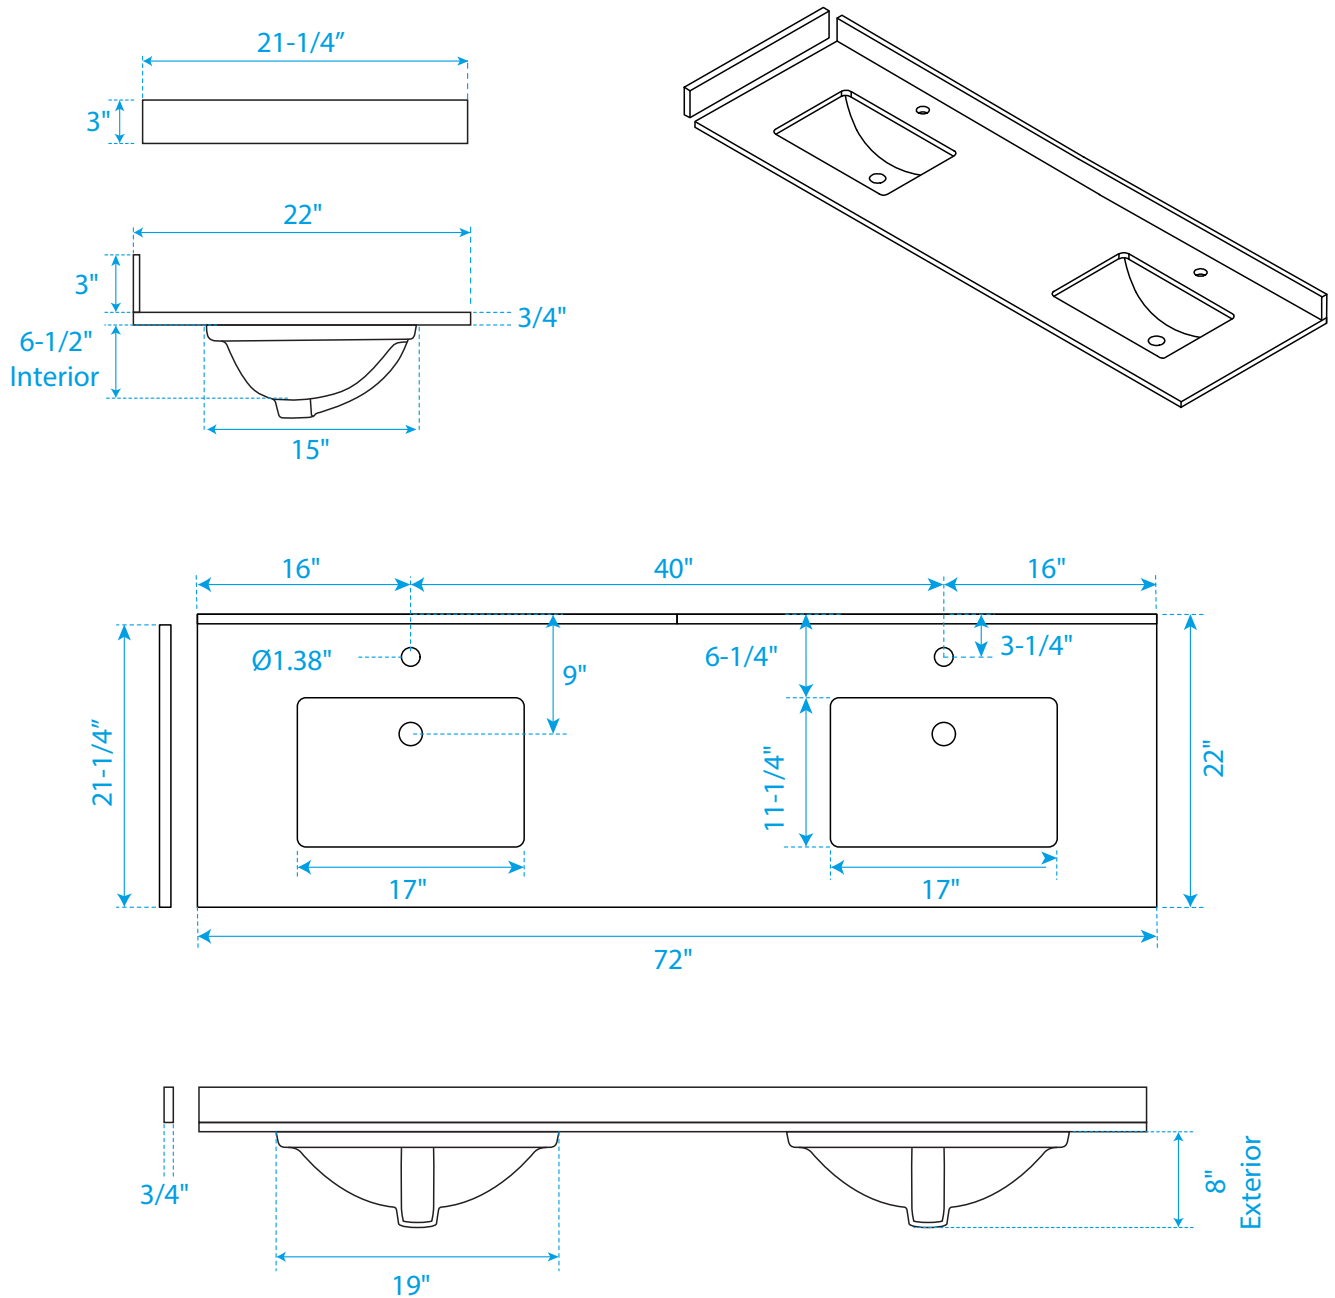

WYNDHAM COLLECTION

TOP VIEW OF VANITY CABINET

**Note: Due to high probability of breakage-the backsplash comes in two pieces-cut from same piece. All measurements are $\pm 1/4"$*

WC-2525-72-DBL

WYNDHAM COLLECTION

Side splash is reversible.

Note: Due to high probability of breakage, the backsplash comes in two pieces, cut from the same piece. All measurements are $\pm 1/4"$.

WC-VCA-72-DBL-TOP