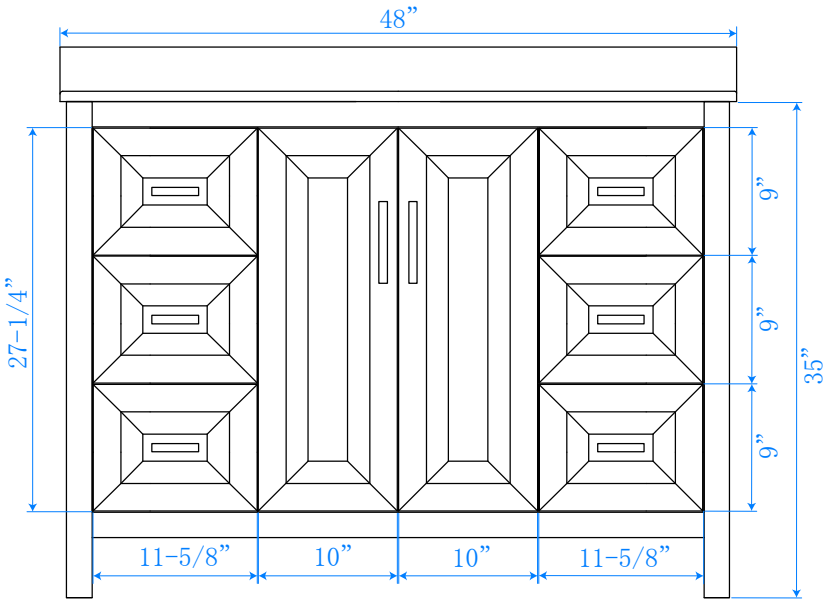

WYNDHAM COLLECTION

TOP VIEW OF VANITY CABINET

Note: All Measurements are $\pm 1/4"$

WC-2525-48

WYNDHAM COLLECTION

Side splash is reversible.
Note: All Measurements are $\pm 1/4''$.

WC-VCA-48-SGL-TOP