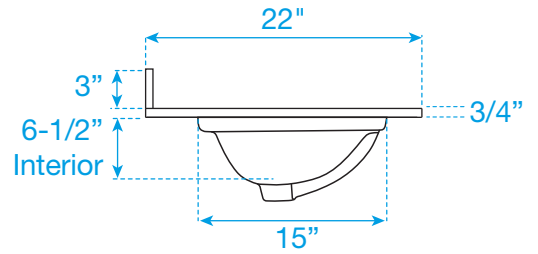

WYNDHAM COLLECTION

TOP VIEW OF VANITY CABINET

Note: All Measurements are $\pm 1/4"$

WC-2525-48

WYNDHAM COLLECTION

Side splash is reversible.
Note: All Measurements are $\pm 1/4''$.

WC-VCA-48-SGL-TOP