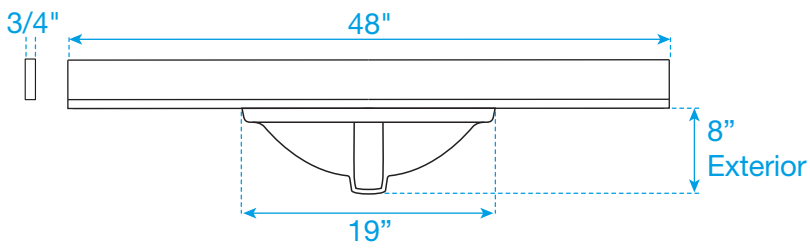

WYNDHAM COLLECTION

TOP VIEW OF VANITY CABINET

Note: All Measurements are $\pm 1/4"$

WC-2525-48

WYNDHAM COLLECTION

Side splash is reversible.
Note: All Measurements are $\pm 1/4''$.

WC-VCA-48-SGL-TOP