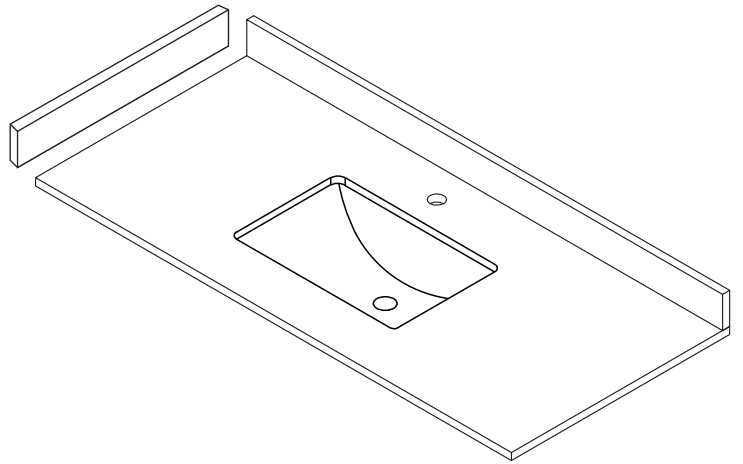

WYNDHAM COLLECTION

TOP VIEW OF VANITY CABINET

Note: All Measurements are $\pm 1/4"$

WC-2525-48

WYNDHAM COLLECTION

Side splash is reversible.
Note: All Measurements are $\pm 1/4''$.

WC-VCA-48-SGL-TOP