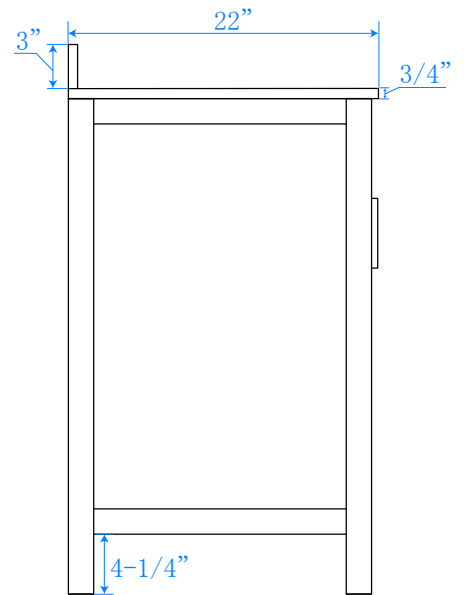

WYNDHAM COLLECTION

TOP VIEW OF VANITY CABINET

Note: All Measurements are $\pm 1/4"$

WC-2525-48

WYNDHAM COLLECTION

Side splash is reversible.
Note: All Measurements are $\pm 1/4''$.

WC-VCA-48-SGL-TOP