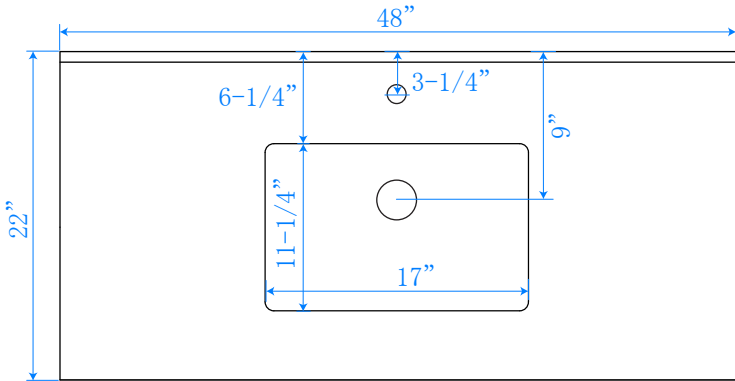

WYNDHAM COLLECTION

TOP VIEW OF VANITY CABINET

Note: All Measurements are $\pm 1/4"$

WC-2525-48

WYNDHAM COLLECTION

Side splash is reversible.
Note: All Measurements are $\pm 1/4''$.

WC-VCA-48-SGL-TOP