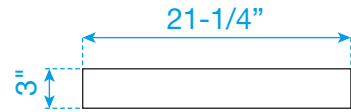

WYNDHAM COLLECTION

TOP VIEW OF VANITY CABINET

Note: All Measurements are $\pm 1/4"$

WC-2525-48

WYNDHAM COLLECTION

Side splash is reversible.
Note: All Measurements are $\pm 1/4''$.

WC-VCA-48-SGL-TOP