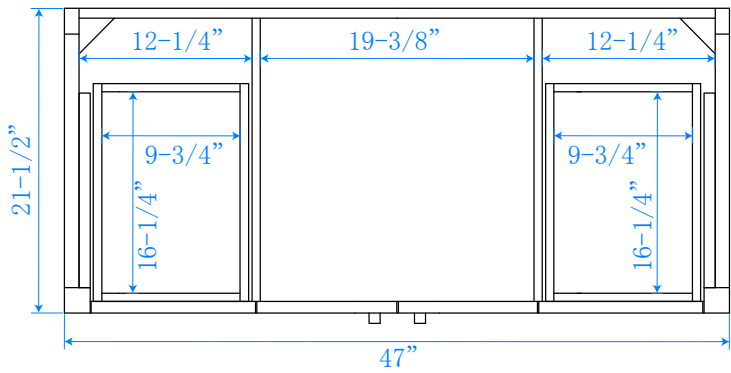

WYNDHAM COLLECTION

TOP VIEW OF VANITY CABINET

Note: All Measurements are $\pm 1/4"$

WC-2525-48

WYNDHAM COLLECTION

Side splash is reversible.
Note: All Measurements are $\pm 1/4''$.

WC-VCA-48-SGL-TOP