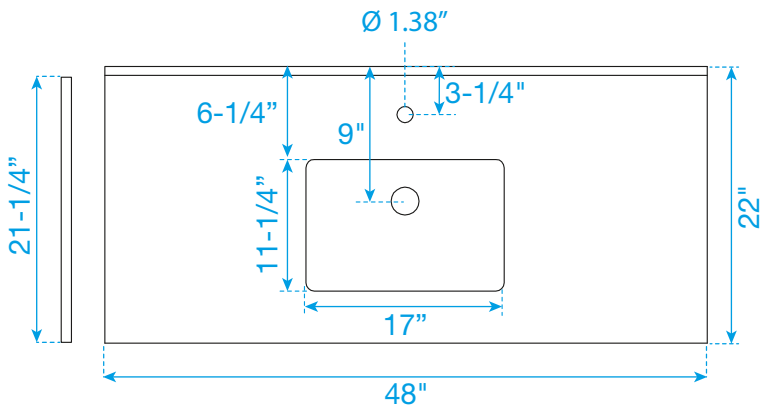

WYNDHAM COLLECTION

TOP VIEW OF VANITY CABINET

Note: All Measurements are $\pm 1/4"$

WC-2525-48

WYNDHAM COLLECTION

Side splash is reversible.
Note: All Measurements are $\pm 1/4''$.

WC-VCA-48-SGL-TOP