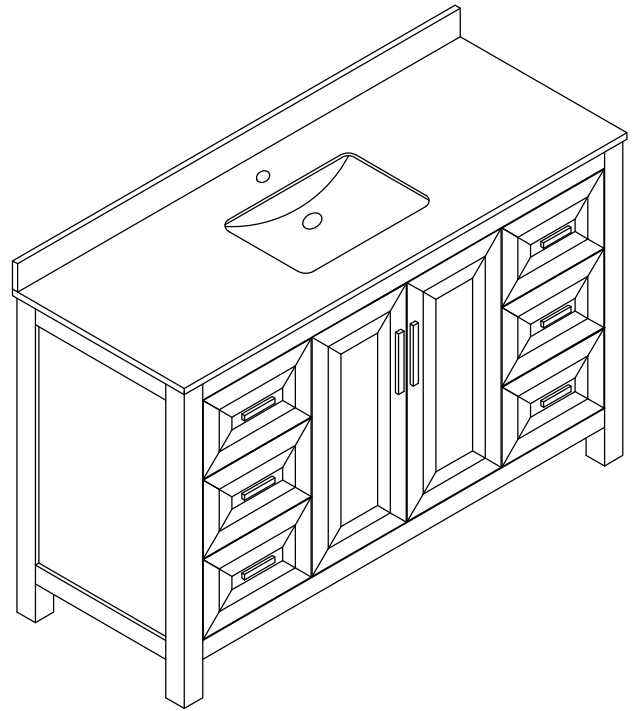

WYNDHAM COLLECTION

TOP VIEW OF VANITY CABINET

Note: All Measurements are $\pm 1/4"$

WC-2525-48

WYNDHAM COLLECTION

Side splash is reversible.
Note: All Measurements are $\pm 1/4''$.

WC-VCA-48-SGL-TOP