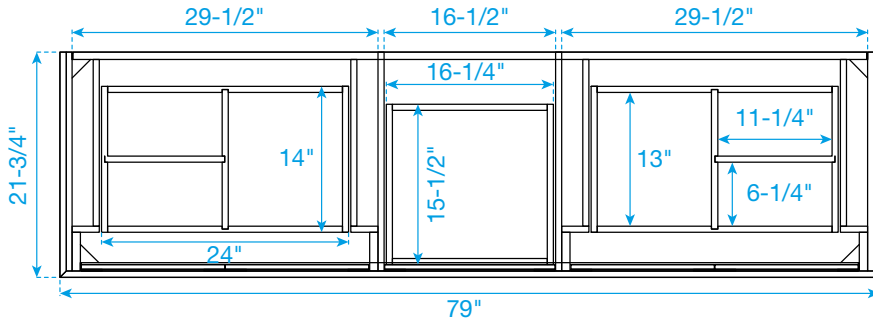

WYNDHAM COLLECTION

TOP VIEW OF VANITY CABINET

Note: Due to high probability of breakage, the backsplash comes in two pieces, cut from the same piece. All Measurements are $\pm 1/4"$.

WC-2323-80-DBL
Quartz