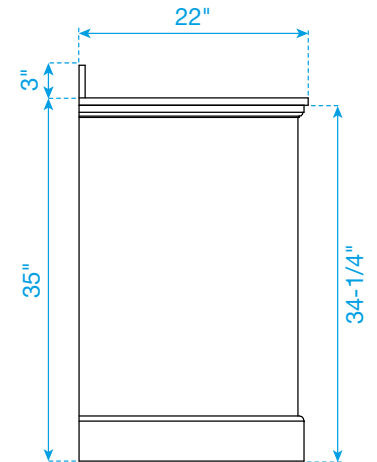

WYNDHAM COLLECTION

TOP VIEW OF VANITY CABINET

Note: Due to high probability of breakage, the backsplash comes in two pieces, cut from the same piece. All Measurements are $\pm 1/4"$.

WC-2323-80-DBL
Quartz