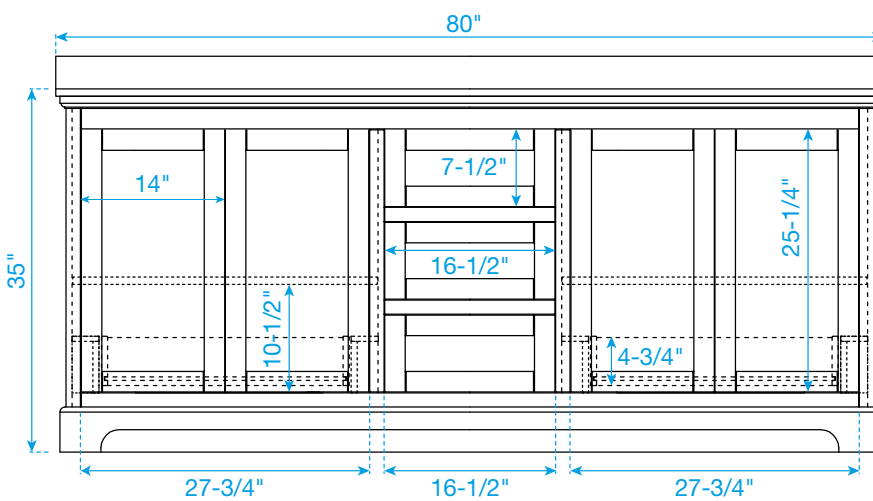

WYNDHAM COLLECTION

TOP VIEW OF VANITY CABINET

Note: Due to high probability of breakage, the backsplash comes in two pieces, cut from the same piece. All Measurements are $\pm 1/4"$.

WC-2323-80-DBL
Quartz