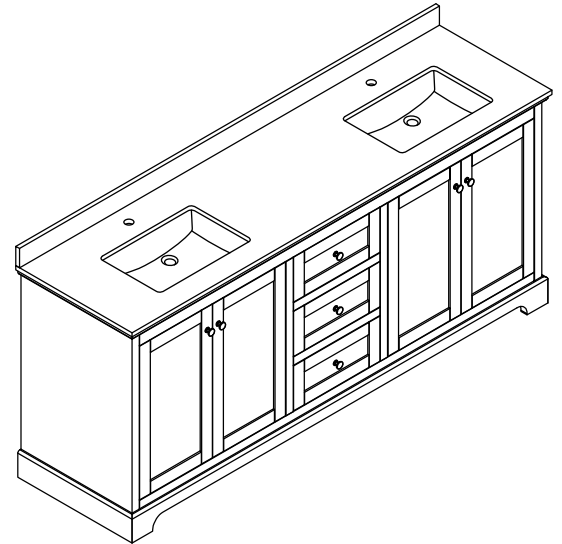

WYNDHAM COLLECTION

TOP VIEW OF VANITY CABINET

Note: Due to high probability of breakage, the backsplash comes in two pieces, cut from the same piece. All Measurements are $\pm 1/4"$.

WC-2323-80-DBL
Quartz