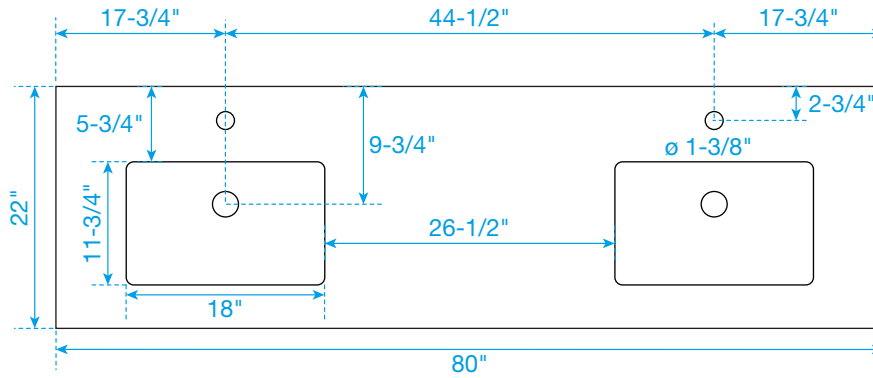

WYNDHAM COLLECTION

TOP VIEW OF VANITY CABINET

Note: Due to high probability of breakage, the backsplash comes in two pieces, cut from the same piece. All Measurements are $\pm 1/4"$.

WC-2323-80-DBL
Quartz