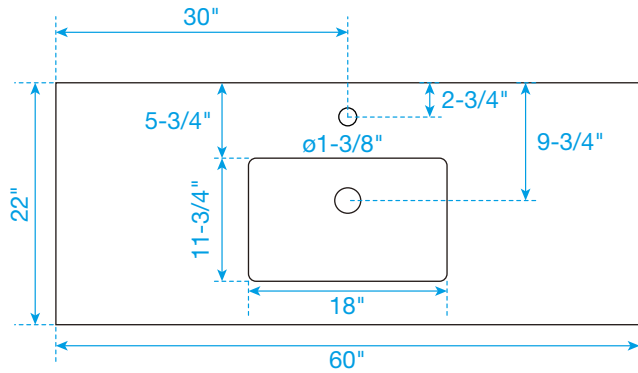

# WYNDHAM COLLECTION

TOP VIEW OF VANITY CABINET

Note: Due to high probability of breakage, the backsplash comes in two pieces, cut from the same piece. All Measurements are  $\pm 1/4$ ".

WC-2323-60-SGL  
Quartz