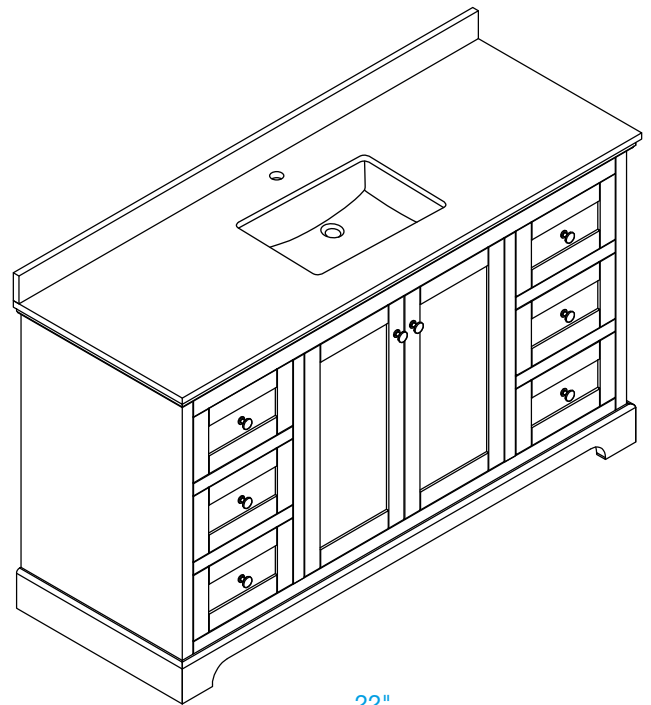

# WYNDHAM COLLECTION

TOP VIEW OF VANITY CABINET

Note: Due to high probability of breakage, the backsplash comes in two pieces, cut from the same piece. All Measurements are  $\pm 1/4$ ".

WC-2323-60-SGL  
Quartz