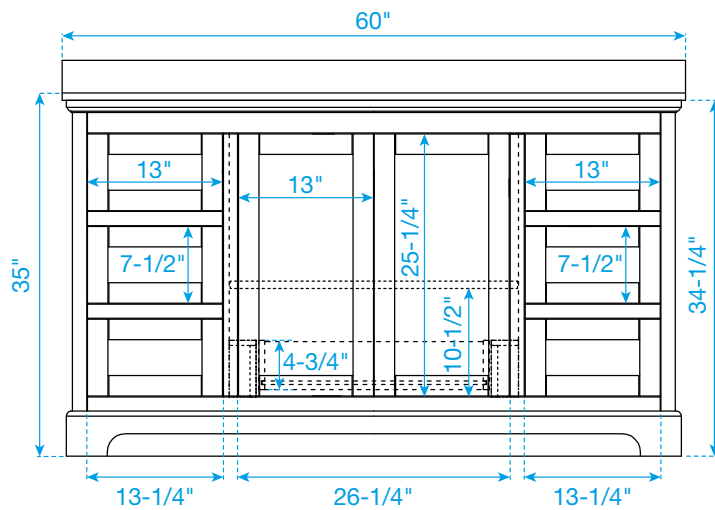

# WYNDHAM COLLECTION

TOP VIEW OF VANITY CABINET

Note: Due to high probability of breakage, the backsplash comes in two pieces, cut from the same piece. All Measurements are  $\pm 1/4$ ".

WC-2323-60-SGL  
Quartz