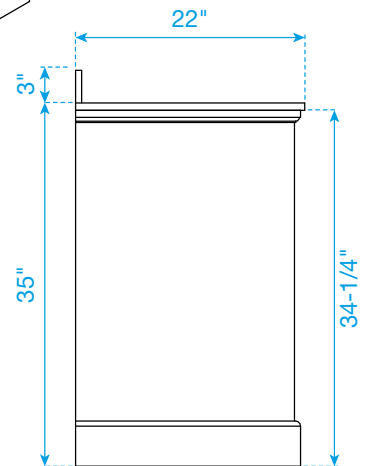

# WYNDHAM COLLECTION

TOP VIEW OF VANITY CABINET

Note: Due to high probability of breakage, the backsplash comes in two pieces, cut from the same piece. All Measurements are  $\pm 1/4$ ".

WC-2323-60-SGL  
Quartz