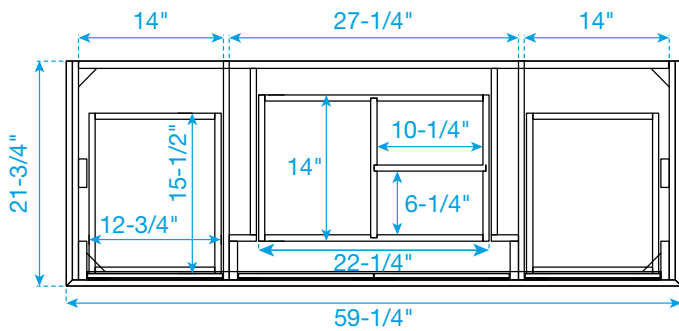

# WYNDHAM COLLECTION

TOP VIEW OF VANITY CABINET

Note: Due to high probability of breakage, the backsplash comes in two pieces, cut from the same piece. All Measurements are  $\pm 1/4$ ".

WC-2323-60-SGL  
Quartz