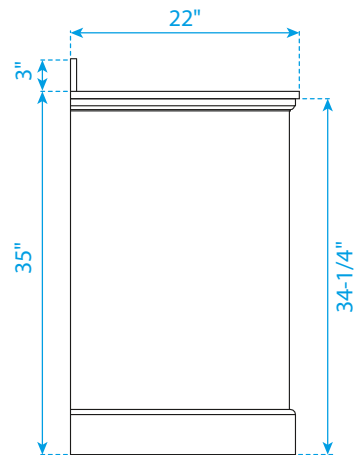

# WYNDHAM COLLECTION

TOP VIEW OF VANITY CABINET

Note: All Measurements are  $\pm 1/4"$ .

WC-2323-48-DBL