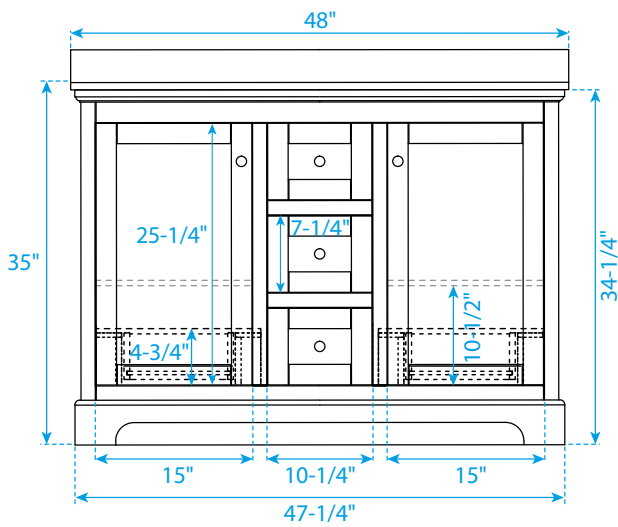

# WYNDHAM COLLECTION

TOP VIEW OF VANITY CABINET

Note: All Measurements are  $\pm 1/4"$ .

WC-2323-48-DBL