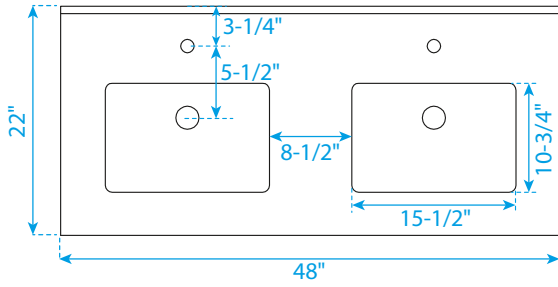

# WYNDHAM COLLECTION

TOP VIEW OF VANITY CABINET

Note: All Measurements are  $\pm 1/4"$ .

WC-2323-48-DBL