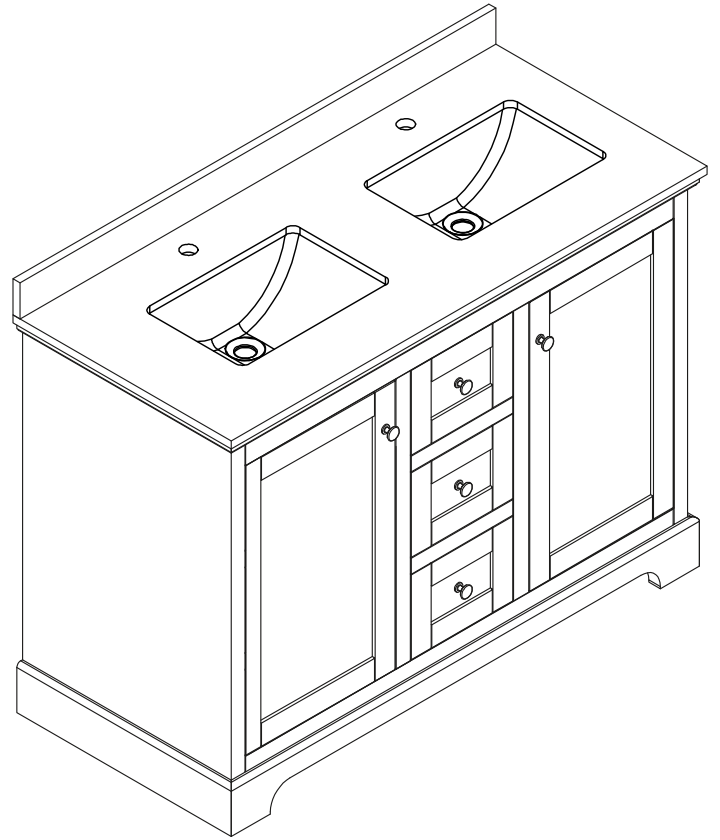

# WYNDHAM COLLECTION

TOP VIEW OF VANITY CABINET

Note: All Measurements are  $\pm 1/4"$ .

WC-2323-48-DBL