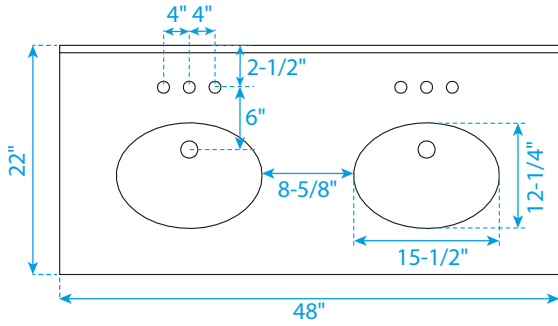

# WYNDHAM COLLECTION

TOP VIEW OF VANITY CABINET

Note: All Measurements are  $\pm 1/4"$ .

WC-2323-48-DBL