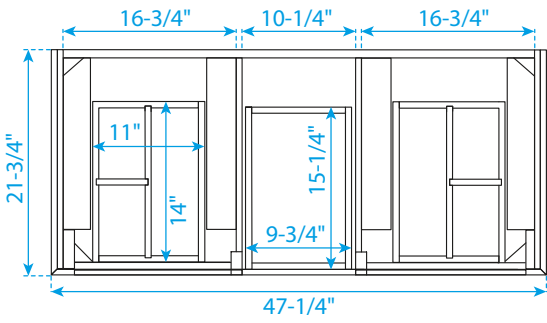

# WYNDHAM COLLECTION

TOP VIEW OF VANITY CABINET

Note: All Measurements are  $\pm 1/4"$ .

WC-2323-48-DBL