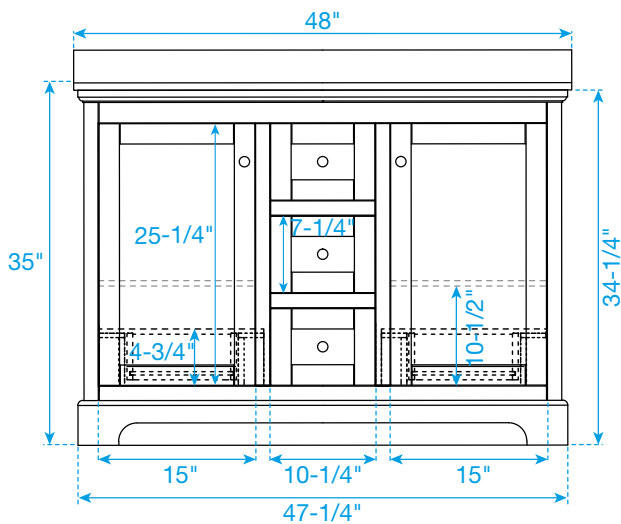

# WYNDHAM COLLECTION

TOP VIEW OF VANITY CABINET

\*Note: Due to high probability of breakage, the backsplash comes in two pieces, cut from the same piece. All measurements are  $\pm 1/4$ ".

WC-2323-48-DBL