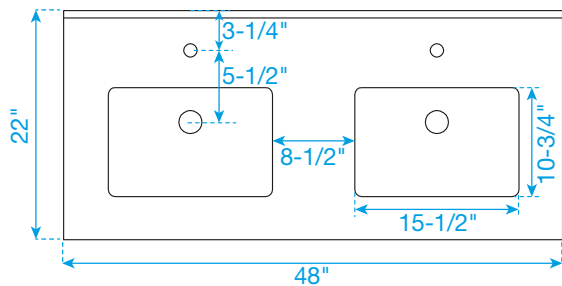

# WYNDHAM COLLECTION

TOP VIEW OF VANITY CABINET

\*Note: Due to high probability of breakage, the backsplash comes in two pieces, cut from the same piece. All measurements are  $\pm 1/4$ ".

WC-2323-48-DBL