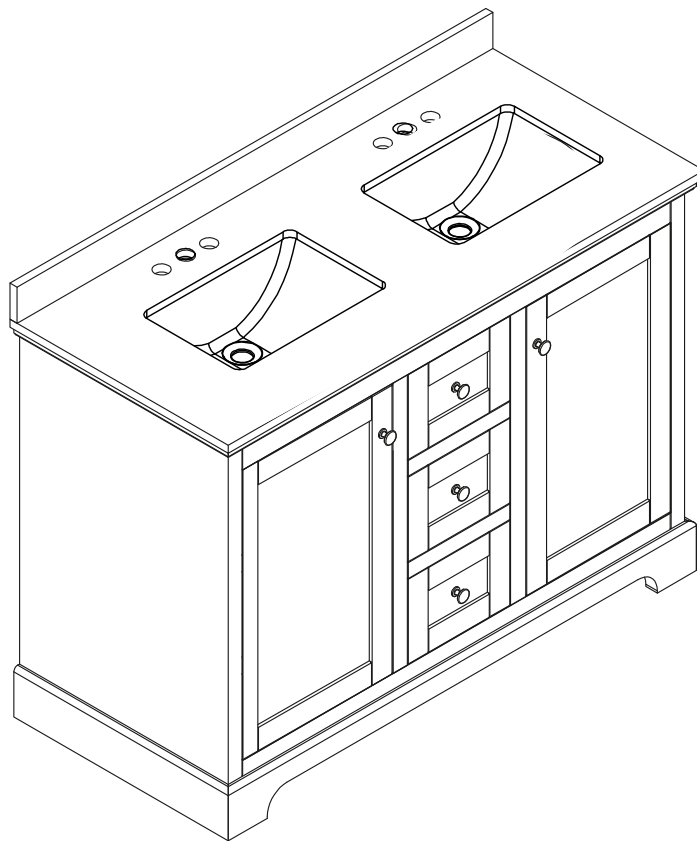

# WYNDHAM COLLECTION

TOP VIEW OF VANITY CABINET

\*Note: Due to high probability of breakage, the backsplash comes in two pieces, cut from the same piece. All measurements are  $\pm 1/4$ ".

WC-2323-48-DBL