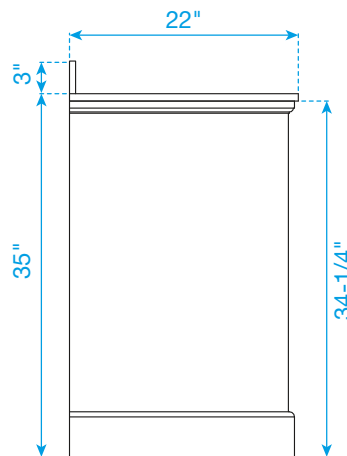

# WYNDHAM COLLECTION

TOP VIEW OF VANITY CABINET

\*Note: Due to high probability of breakage, the backsplash comes in two pieces, cut from the same piece. All measurements are  $\pm 1/4$ ".

WC-2323-48-DBL