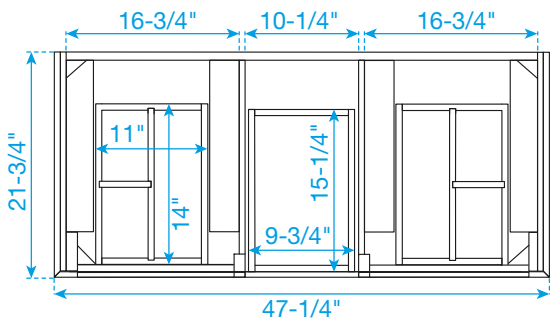

# WYNDHAM COLLECTION

TOP VIEW OF VANITY CABINET

\*Note: Due to high probability of breakage, the backsplash comes in two pieces, cut from the same piece. All measurements are  $\pm 1/4$ ".

WC-2323-48-DBL