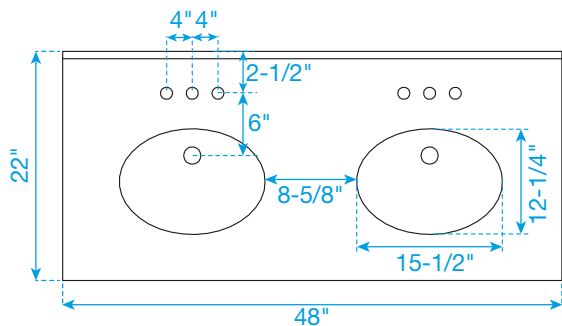

# WYNDHAM COLLECTION

TOP VIEW OF VANITY CABINET

\*Note: Due to high probability of breakage, the backsplash comes in two pieces, cut from the same piece. All measurements are  $\pm 1/4$ ".

WC-2323-48-DBL