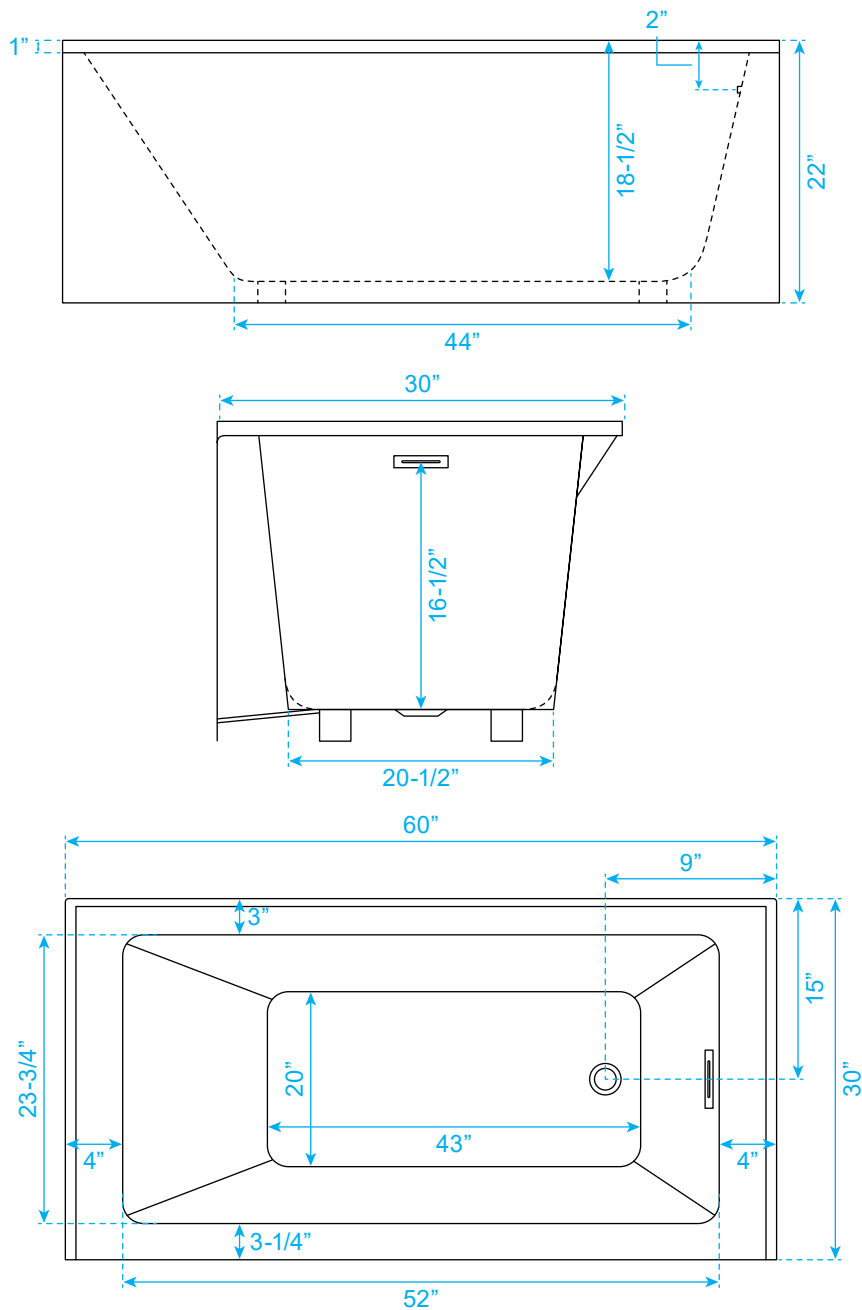

WYNDHAM COLLECTION

Installation - 3 Wall Alcove
Exterior Size - 60"L x 30"W x 22"H
Interior Size - 52"L x 23-3/4"W x 18-1/2"H
Depth at Drain - 18-1/2"
Drain To Overflow - 16-1/2"
Maximum Fill - 65 Gallons
Backrest Slope Angle - 25 Degrees
Other Side Slope Angle - 10 Degrees
Note - All Measurements are $\pm 1/2$ "

WC-BTWI-6030R