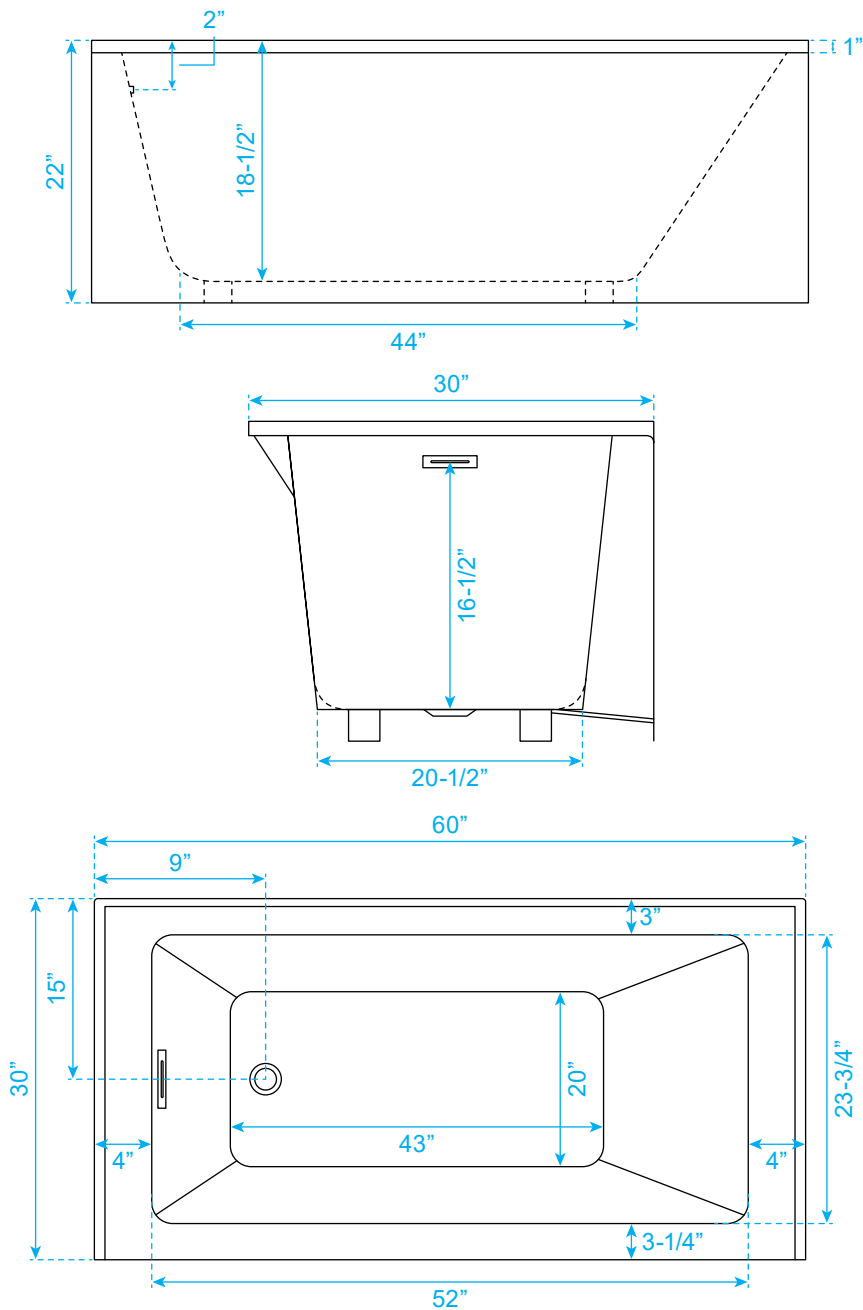

WYNDHAM COLLECTION

Installation - 3 Wall Alcove
Exterior Size - 60"L x 30"W x 22"H
Interior Size - 52"L x 23-3/4"W x 18-1/2"H
Depth at Drain - 18-1/2"
Drain To Overflow - 16-1/2"
Maximum Fill - 65 Gallons
Backrest Slope Angle - 25 Degrees
Other Side Slope Angle - 10 Degrees
Note - All Measurements are $\pm 1/2$ "

WC-BTW1-6030L