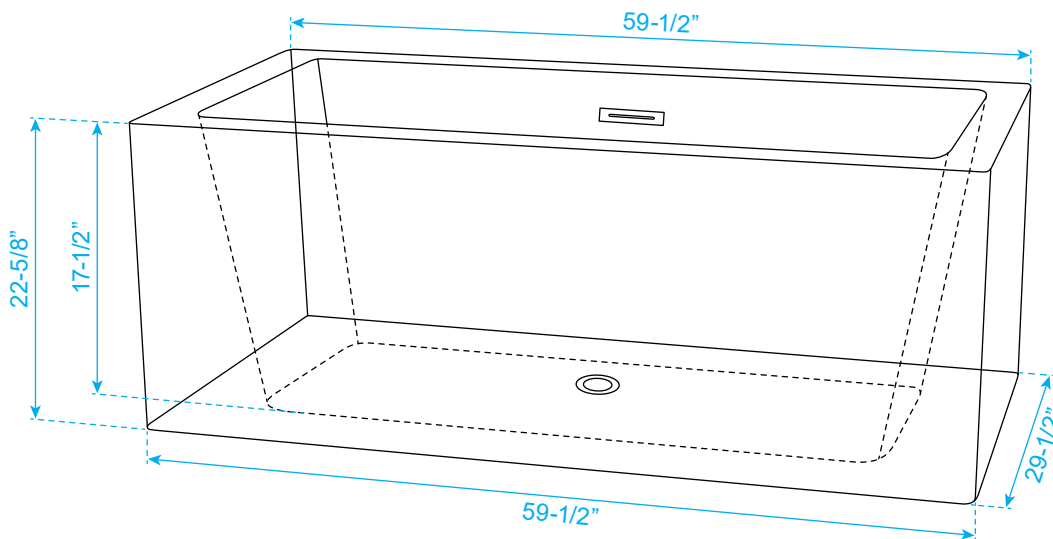

WYNDHAM COLLECTION

Exterior Size - 59-1/2"L x 29-1/2"W x 22-5/8"H
Interior Size - 53-1/2"L x 23"W x 17-1/2"H
Depth at Drain - 18"
Drain To Overflow - 14-1/2"
Maximum Fill - 43-1/2 Gallons
Backrest Slope Angle - 22 Degrees
Other Side Slope Angle - 22 Degrees
Note - All Measurements are $\pm 1/2$ "

WC-BTU1011-60