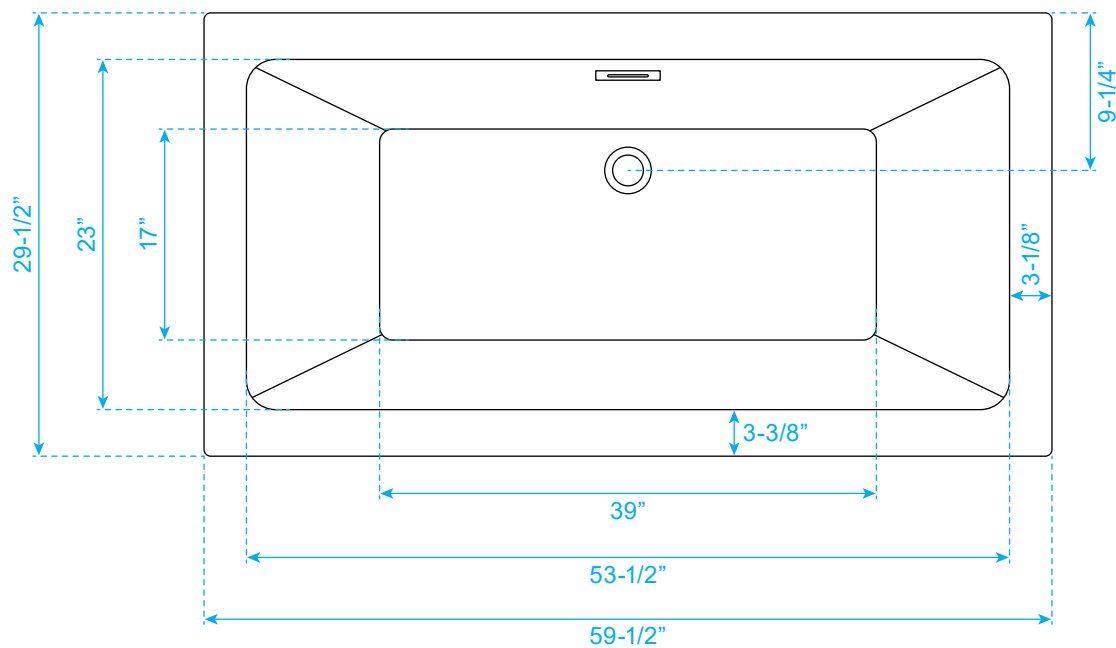

WYNDHAM COLLECTION

Exterior Size - 59-1/2"L x 29-1/2"W x 22-5/8"H
Interior Size - 53-1/2"L x 23"W x 17-1/2"H
Depth at Drain - 18"
Drain To Overflow - 14-1/2"
Maximum Fill - 43-1/2 Gallons
Backrest Slope Angle - 22 Degrees
Other Side Slope Angle - 22 Degrees
Note - All Measurements are $\pm 1/2$ "

WC-BTU1011-60