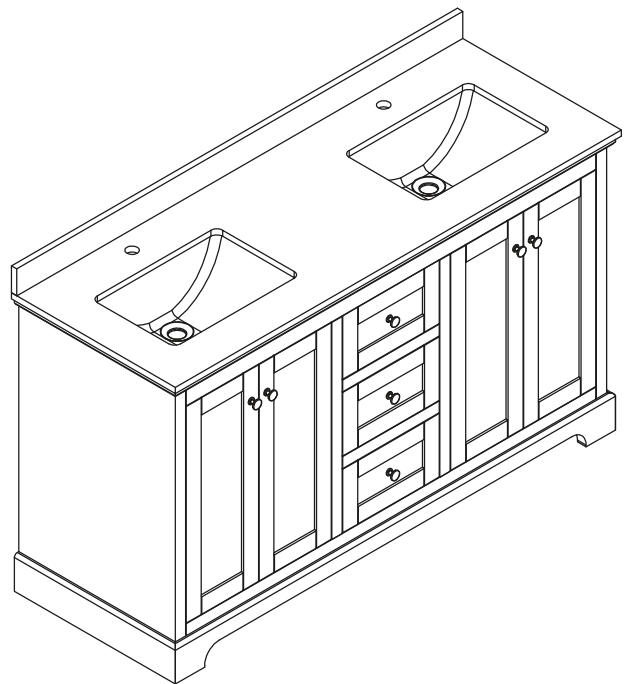

WYNDHAM COLLECTION

Note: Due to high probability of breakage, the backsplash comes in two pieces, cut from the same piece. All Measurements are $\pm 1/4"$.

WC-2323-60-DBL