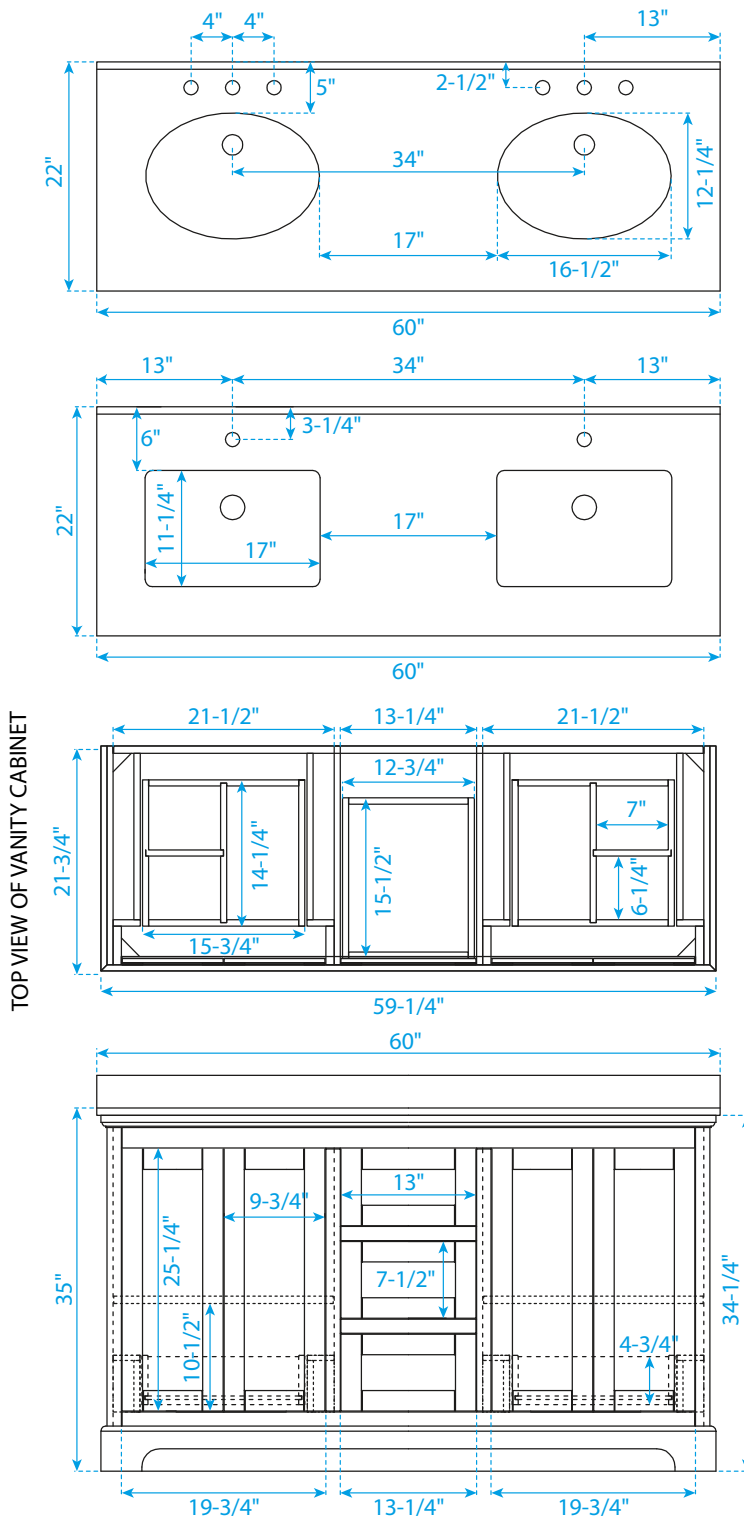

WYNDHAM COLLECTION

Note: Due to high probability of breakage, the backsplash comes in two pieces, cut from the same piece. All Measurements are $\pm 1/4"$.

WC-2323-60-DBL