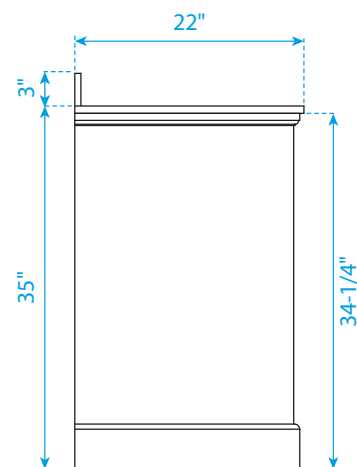

WYNDHAM COLLECTION

Note: Due to high probability of breakage, the backsplash comes in two pieces, cut from the same piece. All Measurements are $\pm 1/4"$.

WC-2323-60-DBL