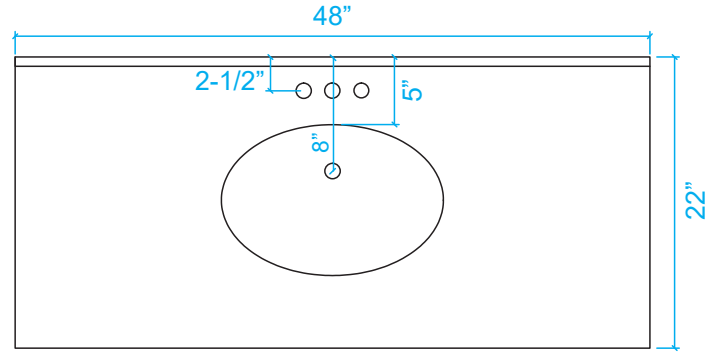

# WYNDHAM COLLECTION

\*Note: Due to high probability of breakage, the backsplash comes in two pieces, cut from the same piece. All measurements are  $\pm 1/4$ ".

## WC-3030-48-SGL