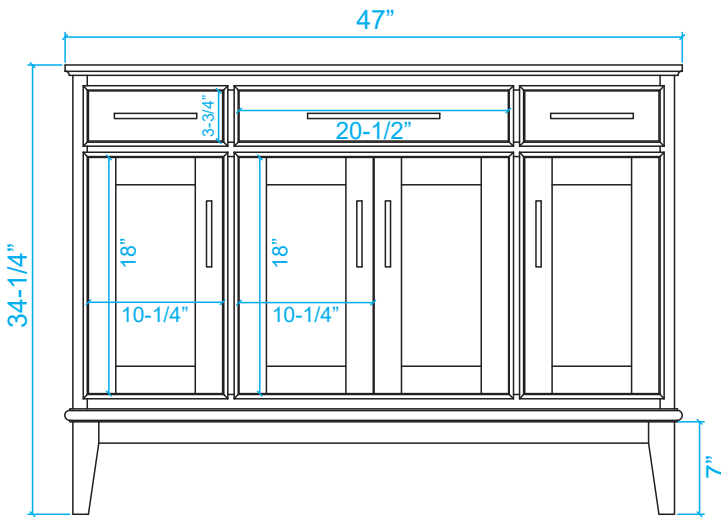

# WYNDHAM COLLECTION

\*Note: Due to high probability of breakage, the backsplash comes in two pieces, cut from the same piece. All measurements are  $\pm 1/4$ ".

## WC-3030-48-SGL