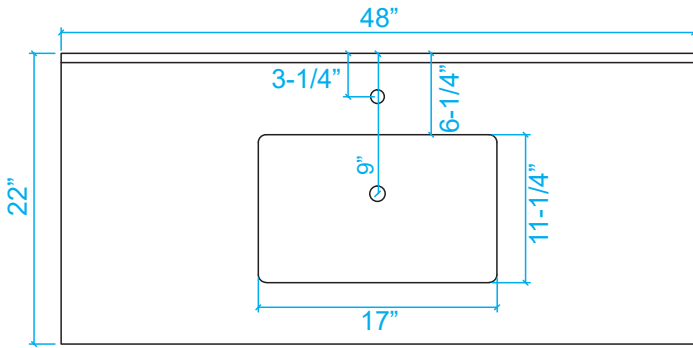

# WYNDHAM COLLECTION

\*Note: Due to high probability of breakage, the backsplash comes in two pieces, cut from the same piece. All measurements are  $\pm 1/4$ ".

## WC-3030-48-SGL