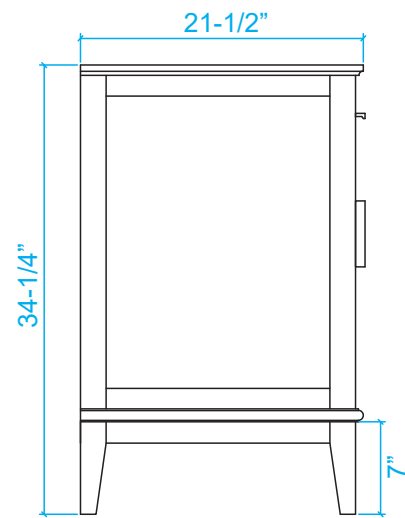

# WYNDHAM COLLECTION

\*Note: Due to high probability of breakage, the backsplash comes in two pieces, cut from the same piece. All measurements are  $\pm 1/4$ ".

## WC-3030-48-SGL