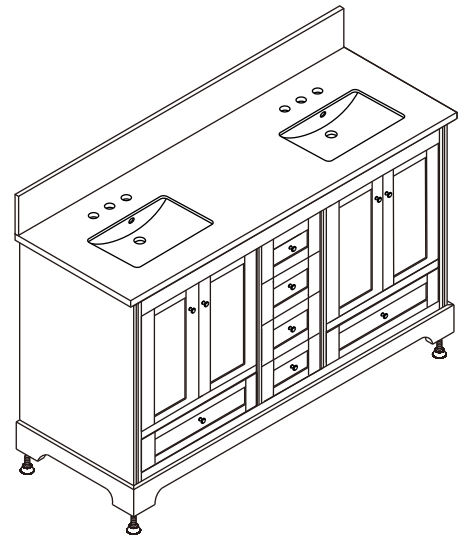

WYNDHAM COLLECTION

TOP VIEW OF VANITY CABINET

*Note: Due to high probability of breakage, the backsplash comes in two pieces, cut from same piece. All measurements are $\pm 1/4"$.

WC-2020-60-DBL