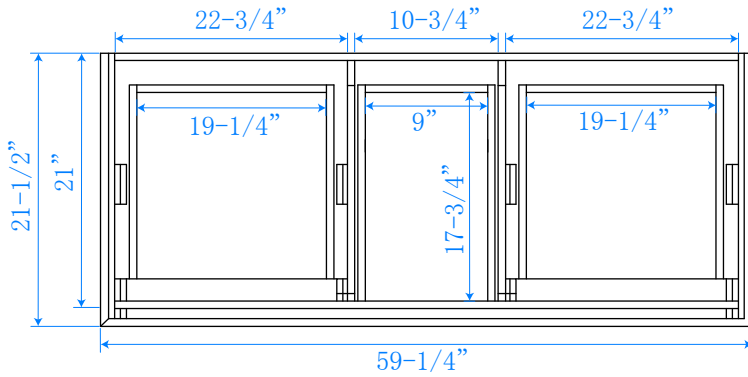

WYNDHAM COLLECTION

TOP VIEW OF VANITY CABINET

*Note: Due to high probability of breakage, the backsplash comes in two pieces, cut from same piece. All measurements are $\pm 1/4"$.

WC-2020-60-DBL