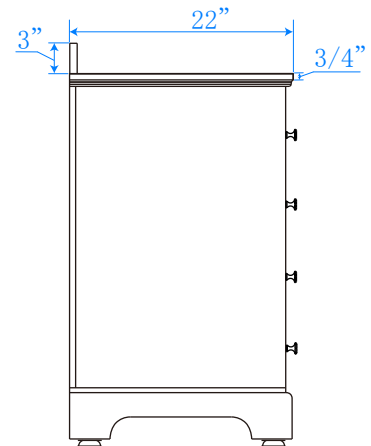

WYNDHAM COLLECTION

TOP VIEW OF VANITY CABINET

*Note: Due to high probability of breakage, the backsplash comes in two pieces, cut from same piece. All measurements are $\pm 1/4"$.

WC-2020-60-DBL