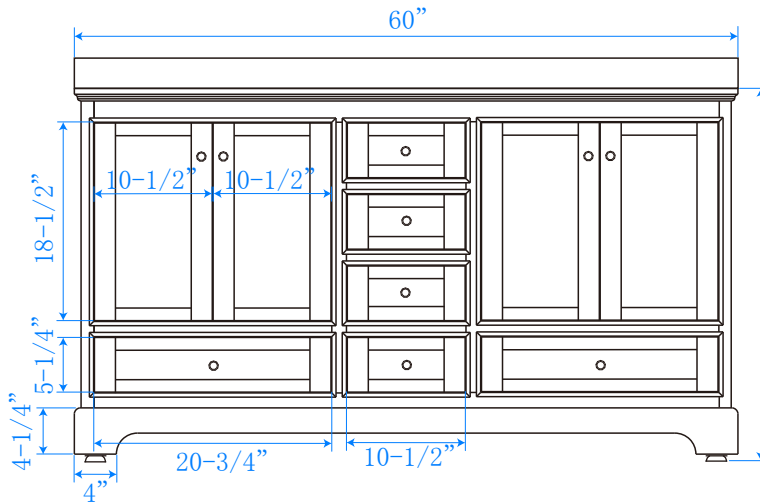

WYNDHAM COLLECTION

TOP VIEW OF VANITY CABINET

*Note: Due to high probability of breakage, the backsplash comes in two pieces, cut from same piece. All measurements are $\pm 1/4"$.

WC-2020-60-DBL