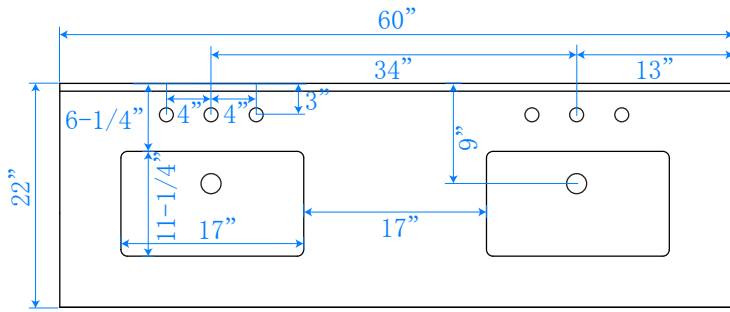

WYNDHAM COLLECTION

TOP VIEW OF VANITY CABINET

*Note: Due to high probability of breakage, the backsplash comes in two pieces, cut from same piece. All measurements are $\pm 1/4"$.

WC-2020-60-DBL