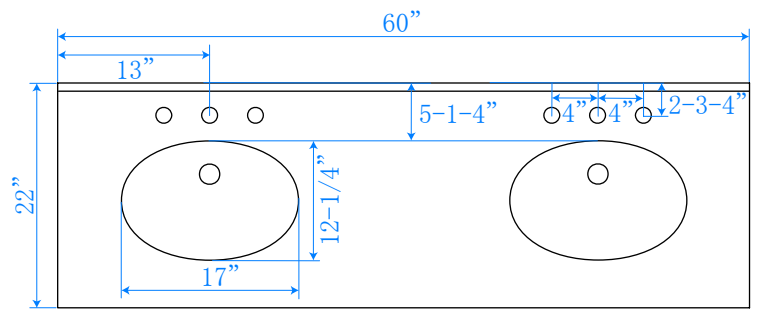

WYNDHAM COLLECTION

TOP VIEW OF VANITY CABINET

*Note: Due to high probability of breakage, the backsplash comes in two pieces, cut from same piece. All measurements are $\pm 1/4"$.

WC-2020-60-DBL