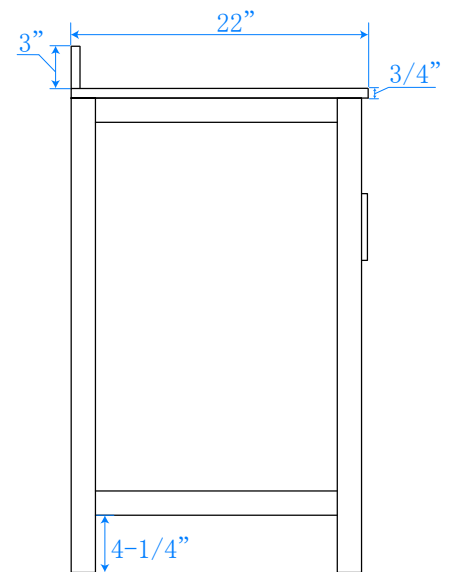

WYNDHAM COLLECTION

TOP VIEW OF VANITY CABINET

**Note: Due to high probability of breakage-the backsplash comes in two pieces-cut from same piece. All measurements are $\pm 1/4$ "*

WC-2525-72-DBL