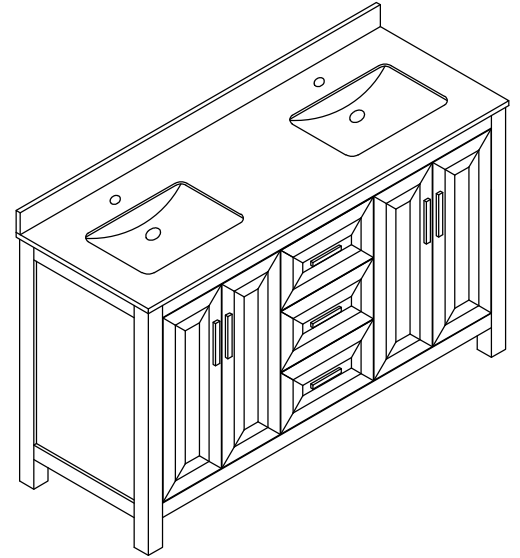

WYNDHAM COLLECTION

TOP VIEW OF VANITY CABINET

**Note: Due to high probability of breakage-the backsplash comes in two pieces-cut from same piece. All measurements are $\pm 1/4$ "*

WC-2525-72-DBL