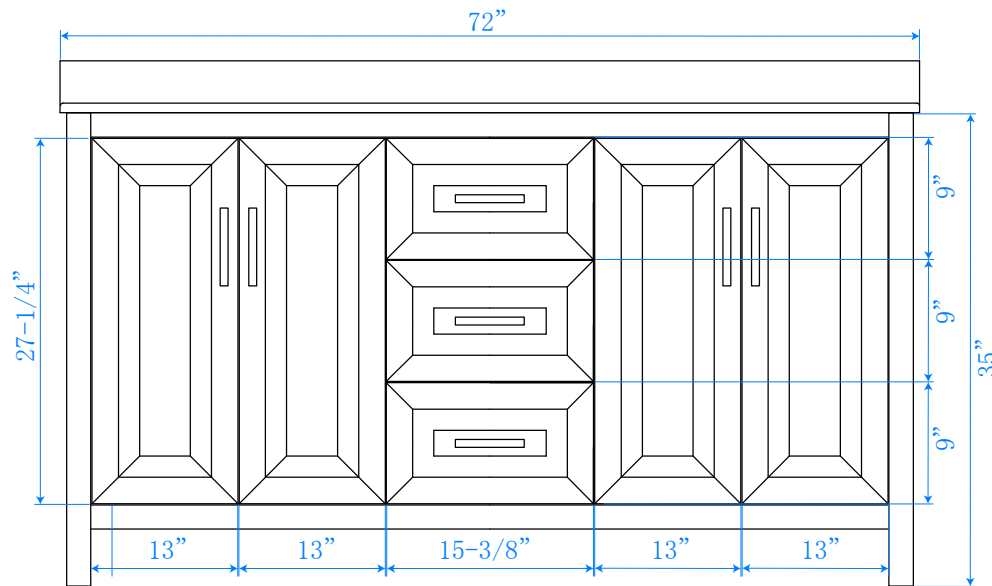

WYNDHAM COLLECTION

TOP VIEW OF VANITY CABINET

**Note: Due to high probability of breakage-the backsplash comes in two pieces-cut from same piece. All measurements are $\pm 1/4$ "*

WC-2525-72-DBL