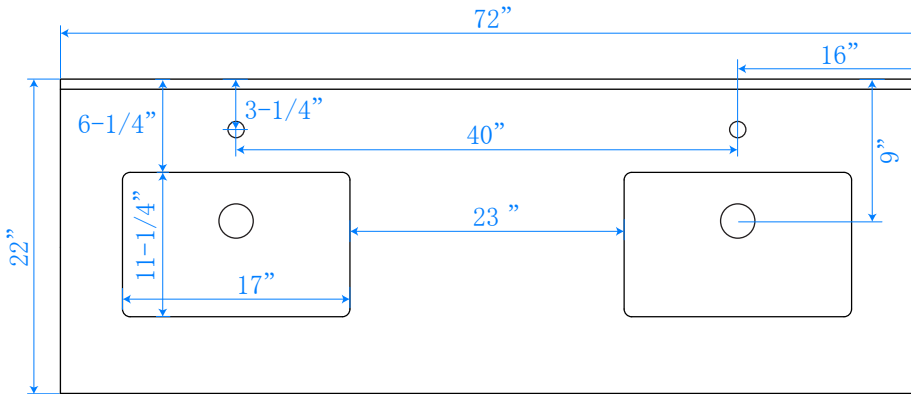

WYNDHAM COLLECTION

TOP VIEW OF VANITY CABINET

**Note: Due to high probability of breakage-the backsplash comes in two pieces-cut from same piece. All measurements are $\pm 1/4$ "*

WC-2525-72-DBL