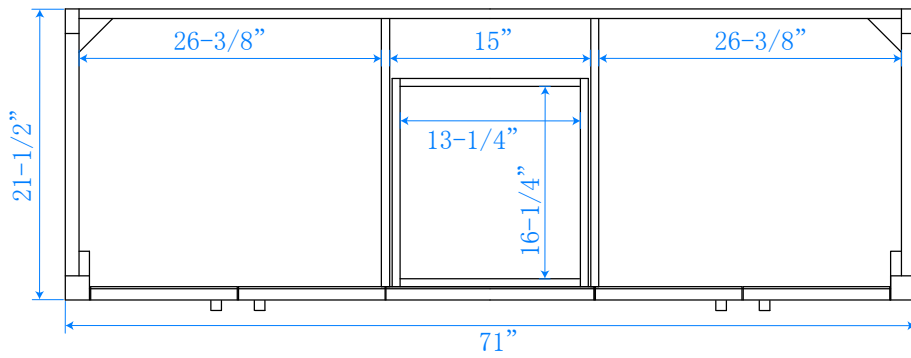

WYNDHAM COLLECTION

TOP VIEW OF VANITY CABINET

**Note: Due to high probability of breakage-the backsplash comes in two pieces-cut from same piece. All measurements are $\pm 1/4$ "*

WC-2525-72-DBL