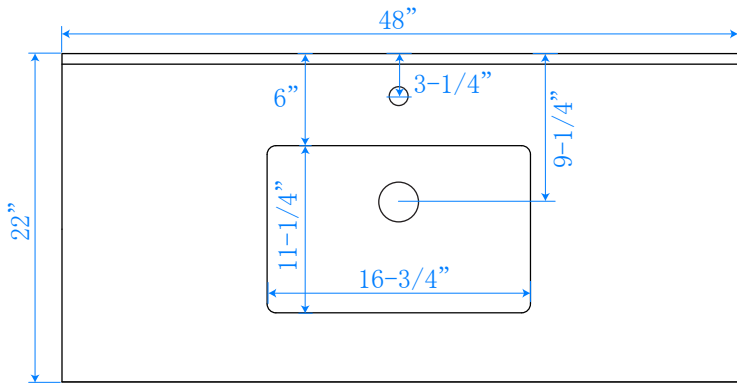

WYNDHAM COLLECTION

TOP VIEW OF VANITY CABINET

*Note: Due to high probability of breakage, the backsplash comes in two pieces, cut from the same piece. All measurements are $\pm 1/4$ ".

WC-2525-48