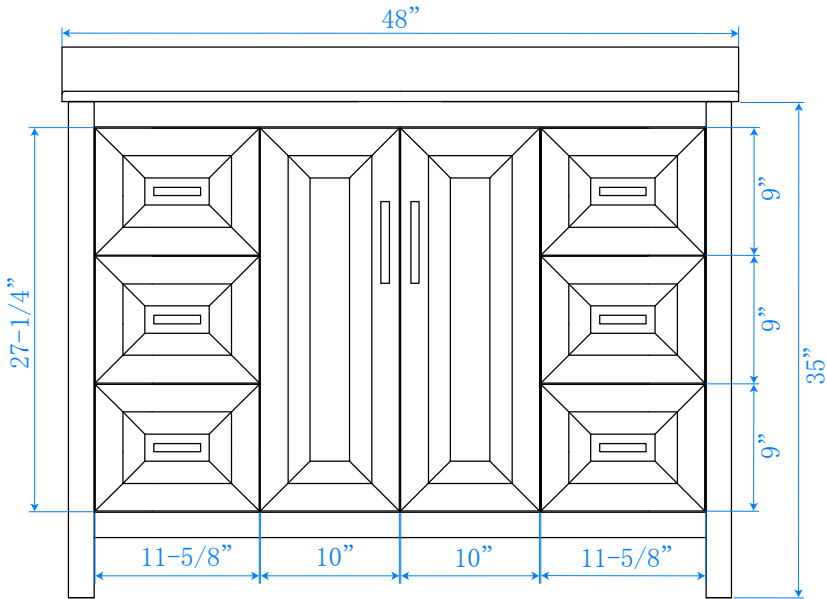

WYNDHAM COLLECTION

TOP VIEW OF VANITY CABINET

*Note: Due to high probability of breakage, the backsplash comes in two pieces, cut from the same piece. All measurements are $\pm 1/4$ ".

WC-2525-48