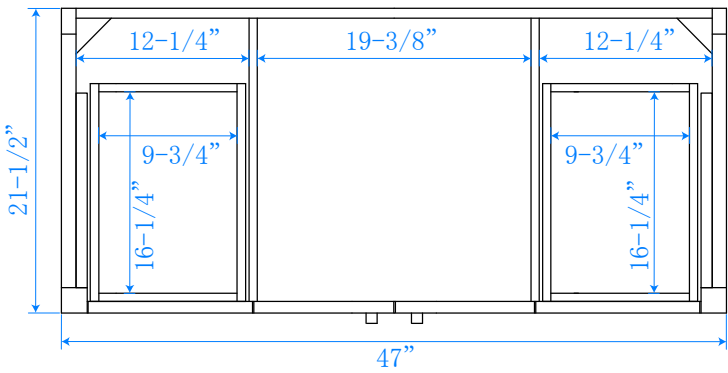

WYNDHAM COLLECTION

TOP VIEW OF VANITY CABINET

*Note: Due to high probability of breakage, the backsplash comes in two pieces, cut from the same piece. All measurements are $\pm 1/4$ ".

WC-2525-48