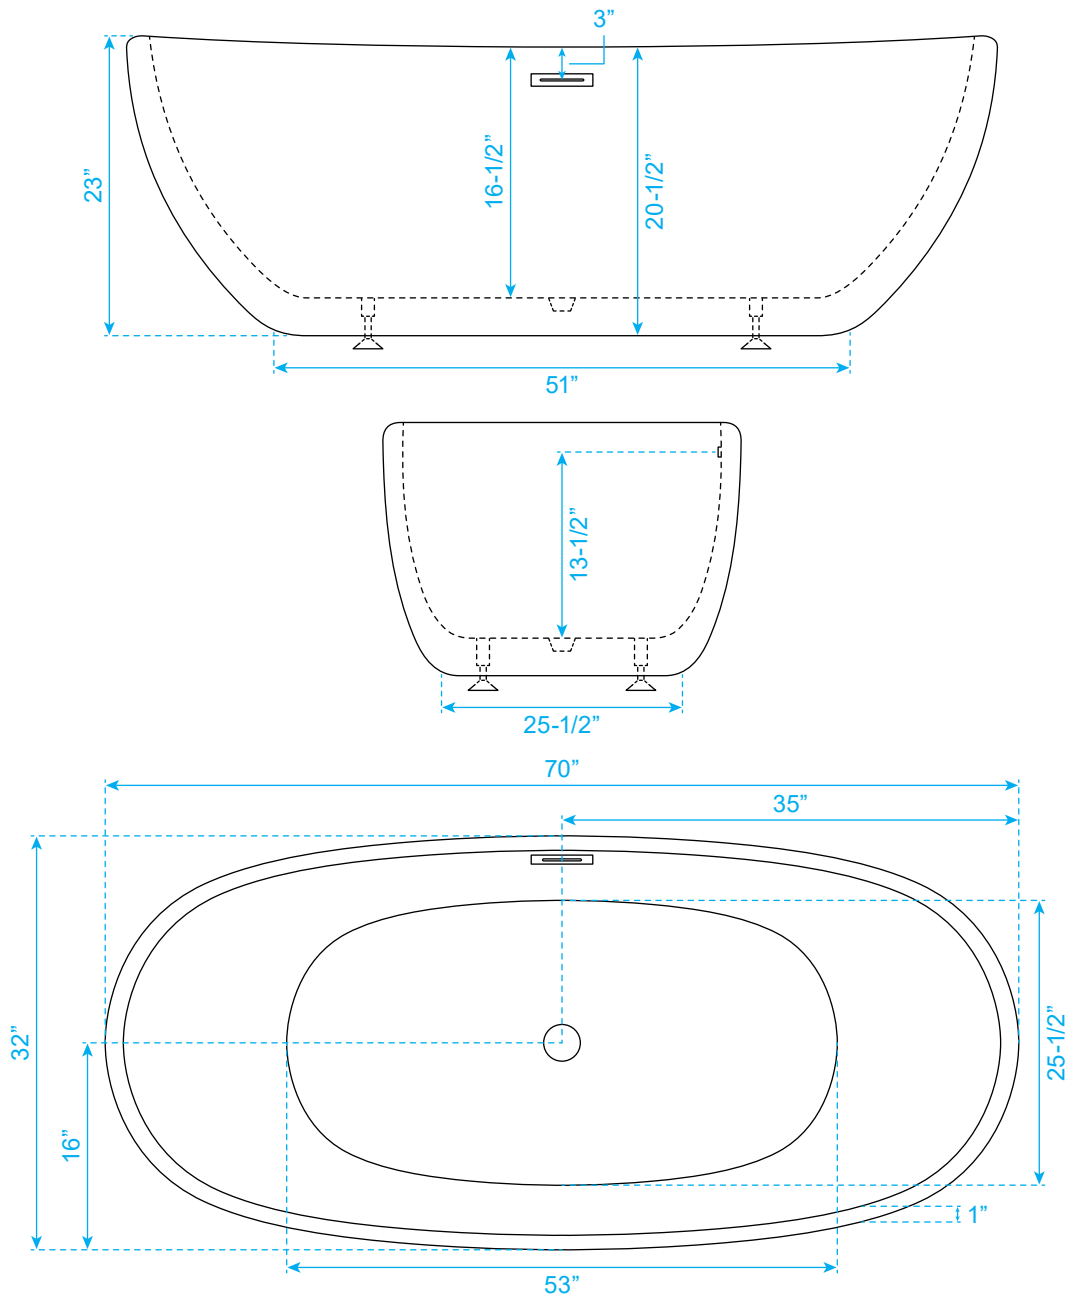

WYNDHAM COLLECTION

Exterior Size - 70"L x 32"W x 23"H
Interior Size - 68"L x 30"W x 16-1/2"H
Depth at Drain - 16-1/2"
Drain To Overflow - 13-1/2"
Maximum Fill - 85 Gallons
Backrest Slope Angle - 21 Degrees
Other Side Slope Angle - 21 Degrees
Note - All Measurements are $\pm 1/2$ "

WC-BTU1014-70