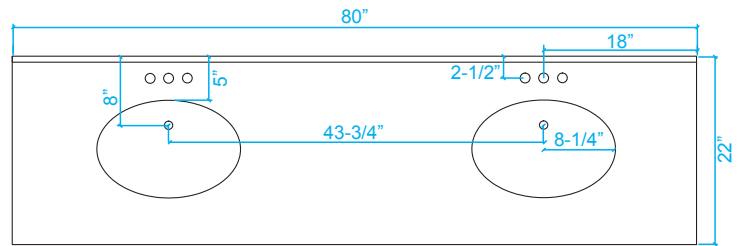

WYNDHAM COLLECTION

TOP VIEW OF VANITY CABINET

**Note: Due to high probability of breakage, the backsplash comes in two pieces, cut from same piece. All measurements are $\pm 1/4$ ".*

WC-1414-80 Double Vanity