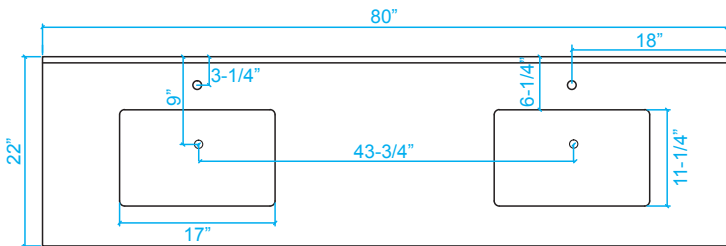

WYNDHAM COLLECTION

TOP VIEW OF VANITY CABINET

**Note: Due to high probability of breakage, the backsplash comes in two pieces, cut from same piece. All measurements are $\pm 1/4$ ".*

WC-1414-80 Double Vanity