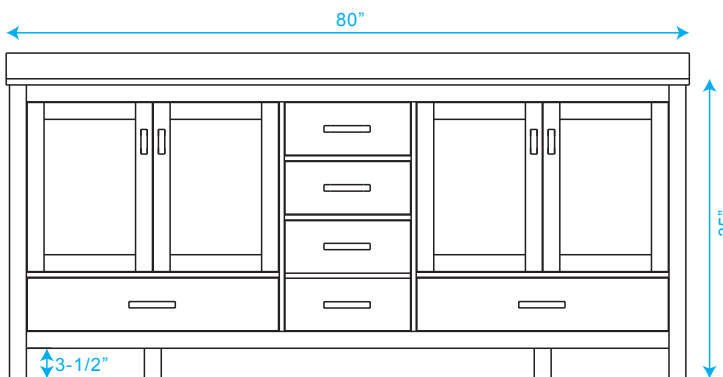

WYNDHAM COLLECTION

TOP VIEW OF VANITY CABINET

**Note: Due to high probability of breakage, the backsplash comes in two pieces, cut from same piece. All measurements are $\pm 1/4$ ".*

WC-1414-80 Double Vanity