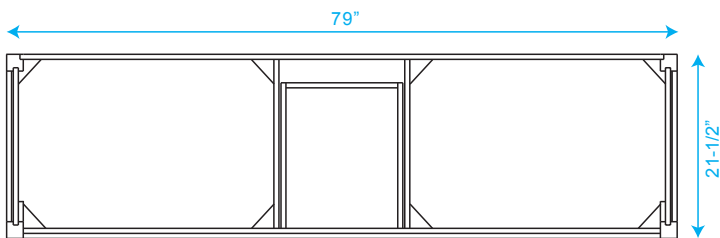

WYNDHAM COLLECTION

TOP VIEW OF VANITY CABINET

**Note: Due to high probability of breakage, the backsplash comes in two pieces, cut from same piece. All measurements are $\pm 1/4$ ".*

WC-1414-80 Double Vanity