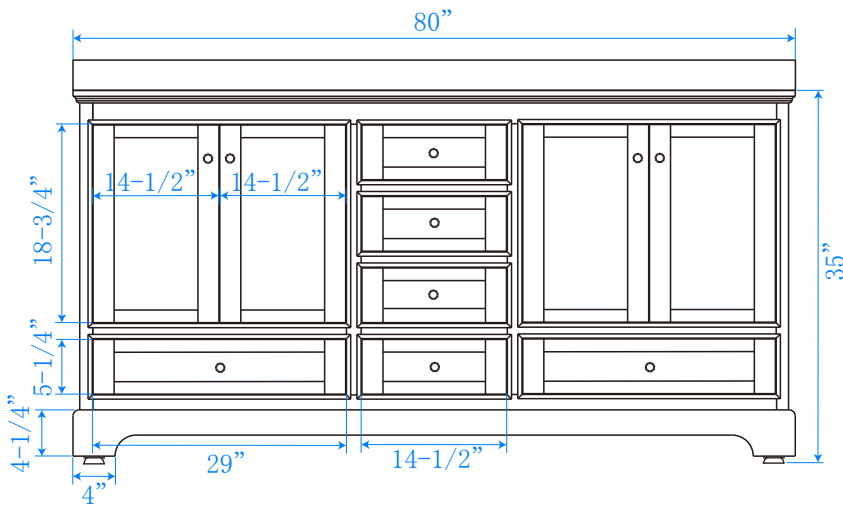

WYNDHAM COLLECTION

TOP VIEW OF VANITY CABINET

*Note: Due to high probability of breakage, the backsplash comes in two pieces, cut from same piece. All measurements are $\pm 1/4"$.

WC-2020-80-DBL