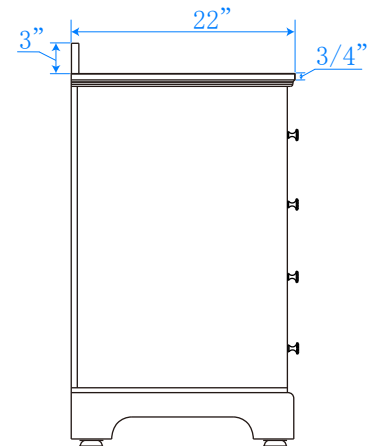

WYNDHAM COLLECTION

TOP VIEW OF VANITY CABINET

*Note: Due to high probability of breakage, the backsplash comes in two pieces, cut from same piece. All measurements are $\pm 1/4"$.

WC-2020-80-DBL