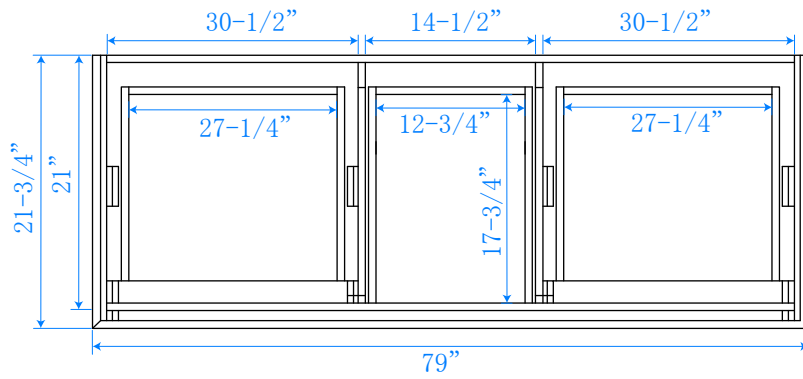

WYNDHAM COLLECTION

TOP VIEW OF VANITY CABINET

*Note: Due to high probability of breakage, the backsplash comes in two pieces, cut from same piece. All measurements are $\pm 1/4"$.

WC-2020-80-DBL