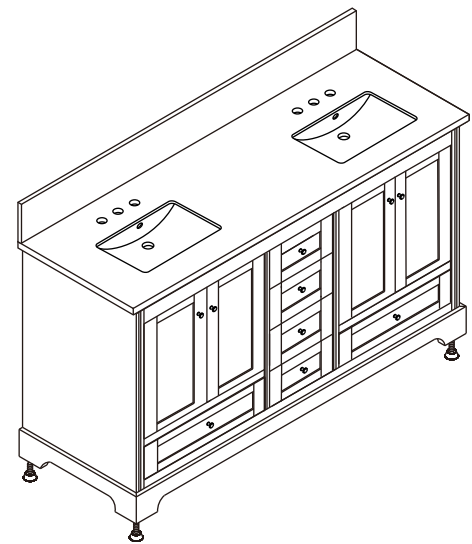

WYNDHAM COLLECTION

TOP VIEW OF VANITY CABINET

*Note: Due to high probability of breakage, the backsplash comes in two pieces, cut from same piece. All measurements are $\pm 1/4"$.

WC-2020-80-DBL