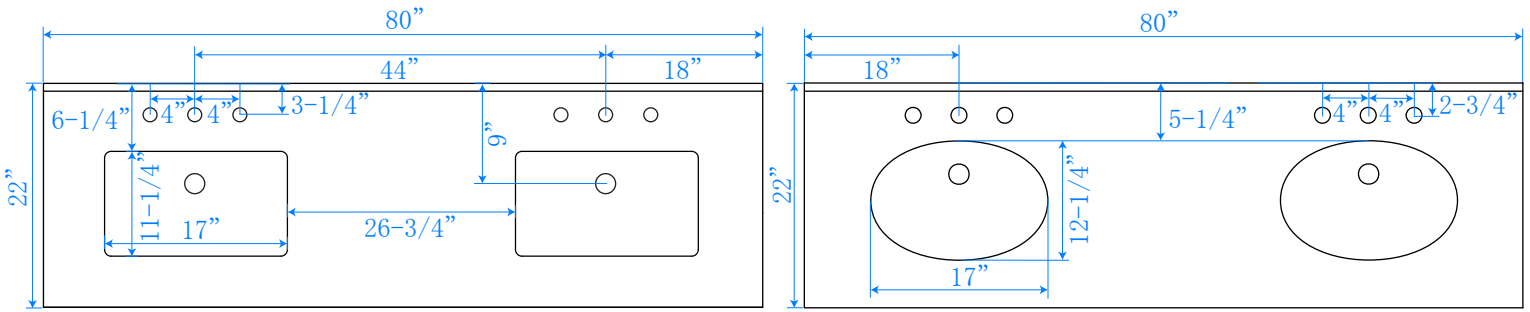

WYNDHAM COLLECTION

TOP VIEW OF VANITY CABINET

*Note: Due to high probability of breakage, the backsplash comes in two pieces, cut from same piece. All measurements are $\pm 1/4"$.

WC-2020-80-DBL