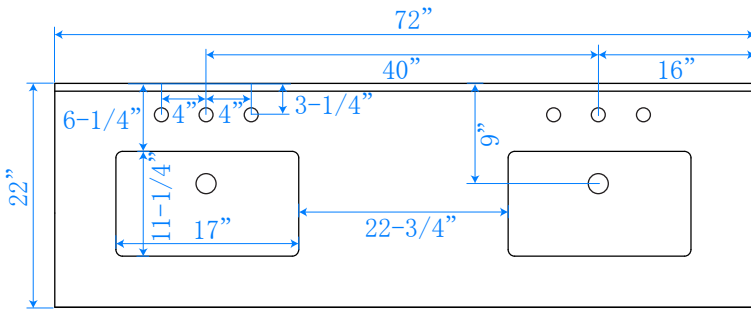

WYNDHAM COLLECTION

TOP VIEW OF VANITY CABINET

*Note: Due to high probability of breakage, the backsplash comes in two pieces, cut from same piece. All measurements are $\pm 1/4$ ".

WC-2020-72-DBL