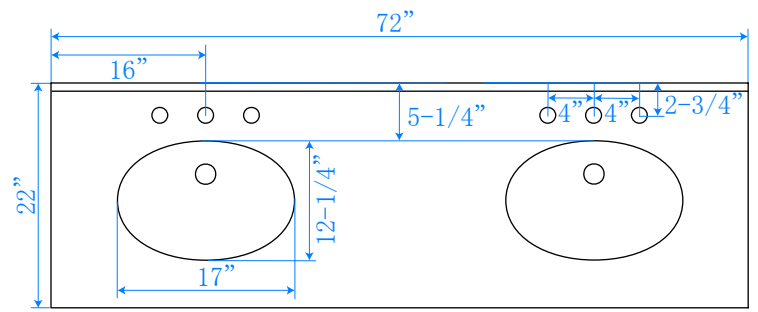

WYNDHAM COLLECTION

TOP VIEW OF VANITY CABINET

*Note: Due to high probability of breakage, the backsplash comes in two pieces, cut from same piece. All measurements are $\pm 1/4$ ".

WC-2020-72-DBL