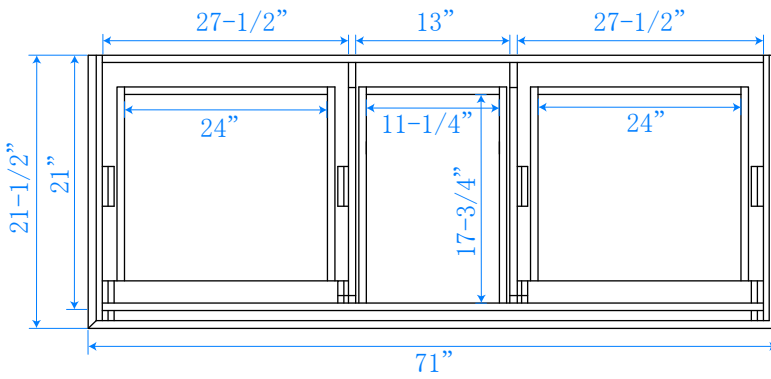

WYNDHAM COLLECTION

TOP VIEW OF VANITY CABINET

*Note: Due to high probability of breakage, the backsplash comes in two pieces, cut from same piece. All measurements are $\pm 1/4$ ".

WC-2020-72-DBL