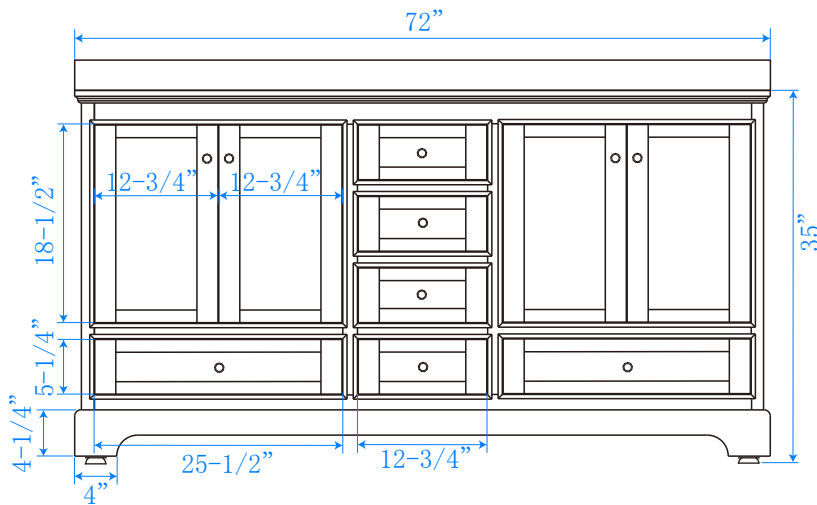

WYNDHAM COLLECTION

TOP VIEW OF VANITY CABINET

*Note: Due to high probability of breakage, the backsplash comes in two pieces, cut from same piece. All measurements are $\pm 1/4$ ".

WC-2020-72-DBL