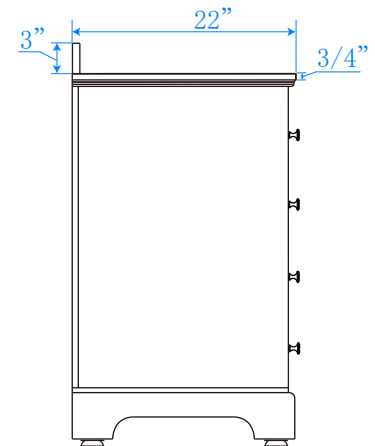

WYNDHAM COLLECTION

TOP VIEW OF VANITY CABINET

*Note: Due to high probability of breakage, the backsplash comes in two pieces, cut from same piece. All measurements are $\pm 1/4$ ".

WC-2020-72-DBL