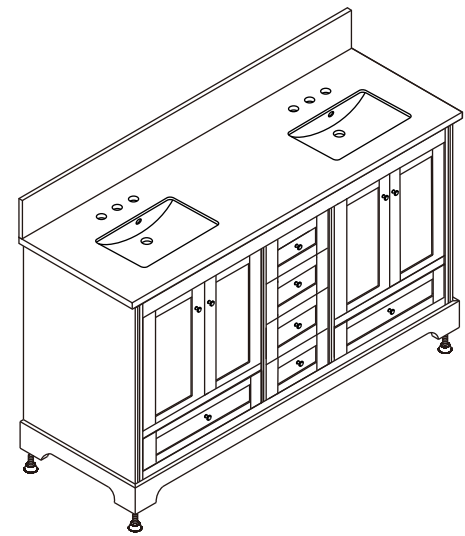

WYNDHAM COLLECTION

TOP VIEW OF VANITY CABINET

*Note: Due to high probability of breakage, the backsplash comes in two pieces, cut from same piece. All measurements are $\pm 1/4$ ".

WC-2020-72-DBL