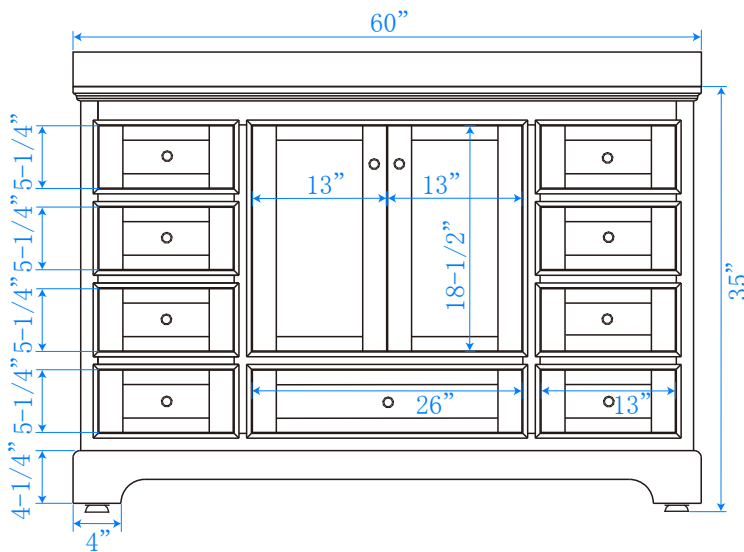

WYNDHAM COLLECTION

TOP VIEW OF VANITY CABINET

*Note: Due to high probability of breakage, the backsplash comes in two pieces, cut from same piece. All measurements are $\pm 1/4"$.

WC-2020-60-SGL