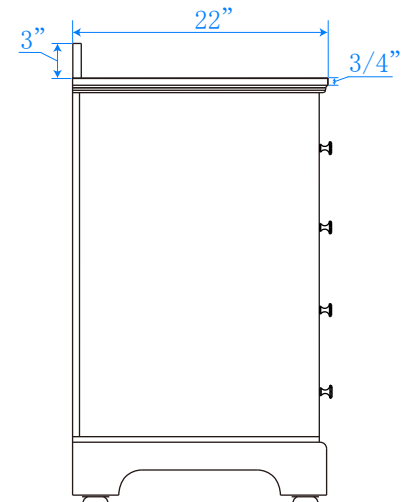

WYNDHAM COLLECTION

TOP VIEW OF VANITY CABINET

*Note: Due to high probability of breakage, the backsplash comes in two pieces, cut from same piece. All measurements are $\pm 1/4"$.

WC-2020-60-SGL