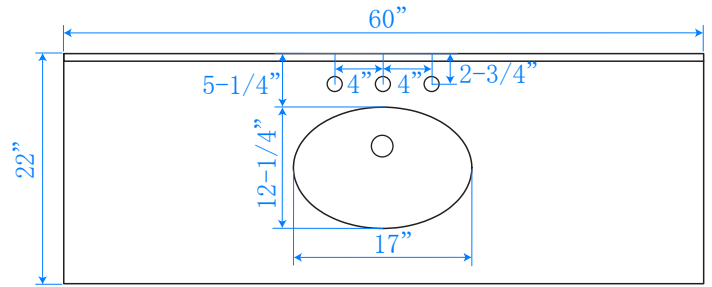

WYNDHAM COLLECTION

TOP VIEW OF VANITY CABINET

*Note: Due to high probability of breakage, the backsplash comes in two pieces, cut from same piece. All measurements are $\pm 1/4"$.

WC-2020-60-SGL