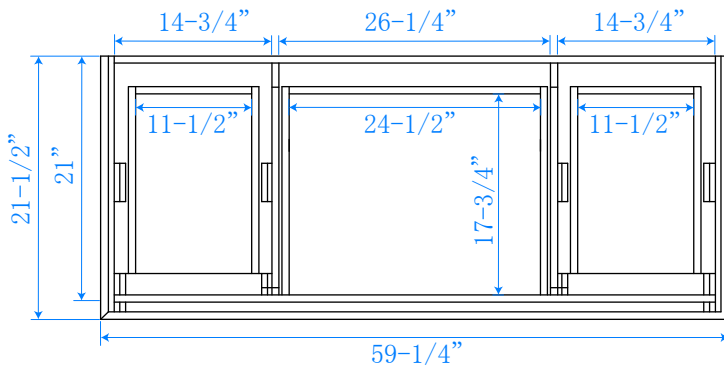

WYNDHAM COLLECTION

TOP VIEW OF VANITY CABINET

*Note: Due to high probability of breakage, the backsplash comes in two pieces, cut from same piece. All measurements are $\pm 1/4"$.

WC-2020-60-SGL