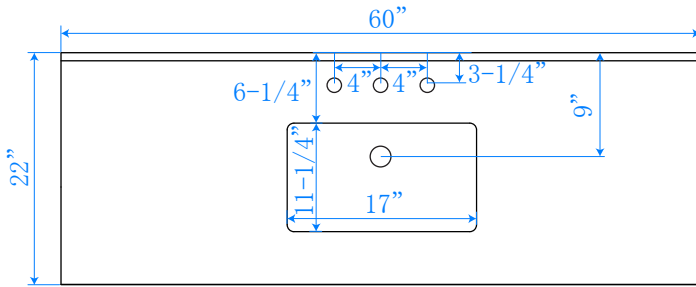

WYNDHAM COLLECTION

TOP VIEW OF VANITY CABINET

*Note: Due to high probability of breakage, the backsplash comes in two pieces, cut from same piece. All measurements are $\pm 1/4"$.

WC-2020-60-SGL