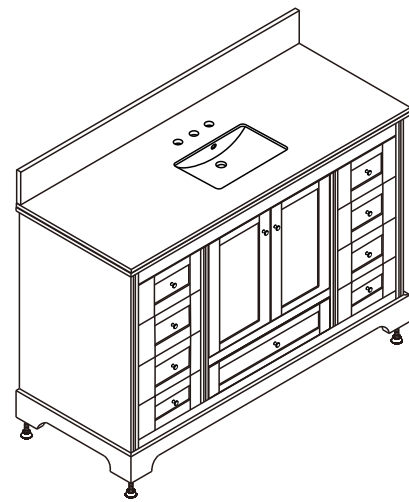

WYNDHAM COLLECTION

TOP VIEW OF VANITY CABINET

*Note: Due to high probability of breakage, the backsplash comes in two pieces, cut from same piece. All measurements are $\pm 1/4"$.

WC-2020-60-SGL