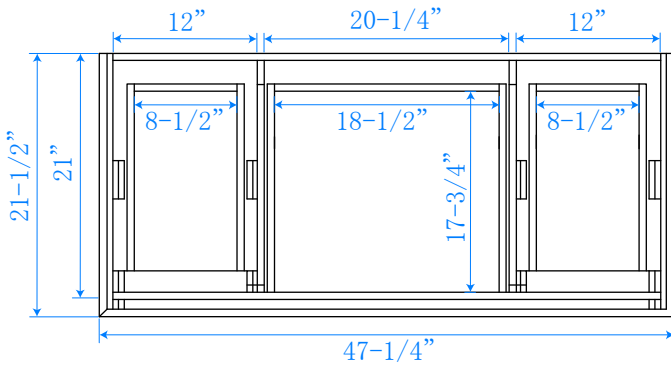

# WYNDHAM COLLECTION

TOP VIEW OF VANITY CABINET

\*Note: Due to high probability of breakage, the backsplash comes in two pieces, cut from the same piece. All measurements are  $\pm 1/4"$ .

WC-2020-48