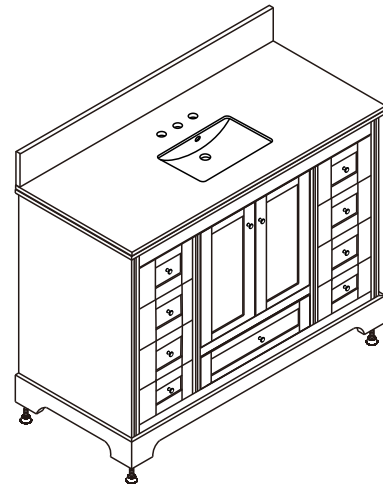

# WYNDHAM COLLECTION

TOP VIEW OF VANITY CABINET

\*Note: Due to high probability of breakage, the backsplash comes in two pieces, cut from the same piece. All measurements are  $\pm 1/4"$ .

WC-2020-48