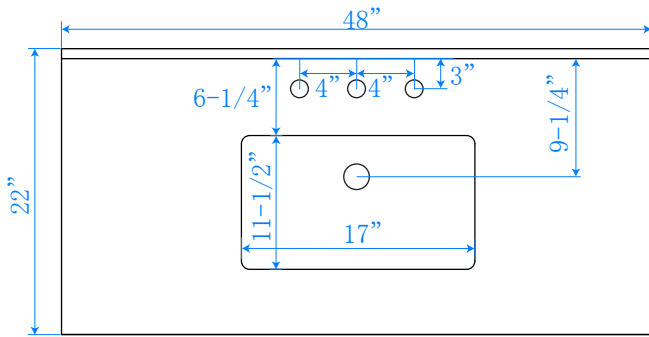

# WYNDHAM COLLECTION

TOP VIEW OF VANITY CABINET

\*Note: Due to high probability of breakage, the backsplash comes in two pieces, cut from the same piece. All measurements are  $\pm 1/4"$ .

WC-2020-48