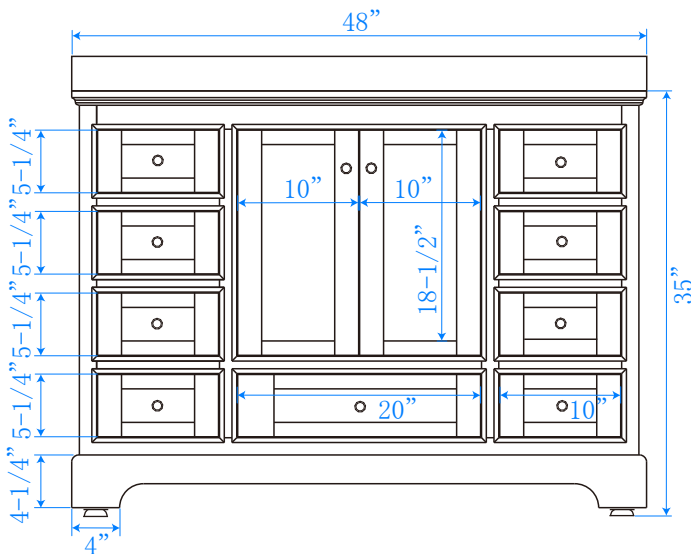

# WYNDHAM COLLECTION

TOP VIEW OF VANITY CABINET

\*Note: Due to high probability of breakage, the backsplash comes in two pieces, cut from the same piece. All measurements are  $\pm 1/4"$ .

WC-2020-48