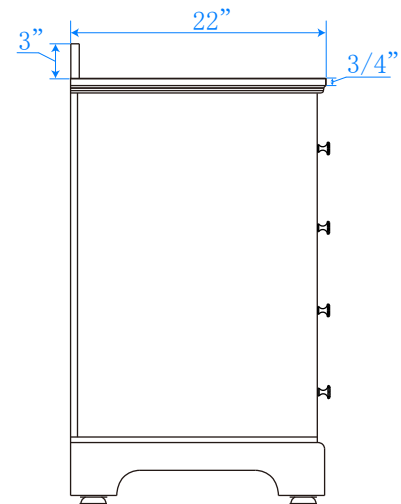

# WYNDHAM COLLECTION

TOP VIEW OF VANITY CABINET

\*Note: Due to high probability of breakage, the backsplash comes in two pieces, cut from the same piece. All measurements are  $\pm 1/4"$ .

WC-2020-48