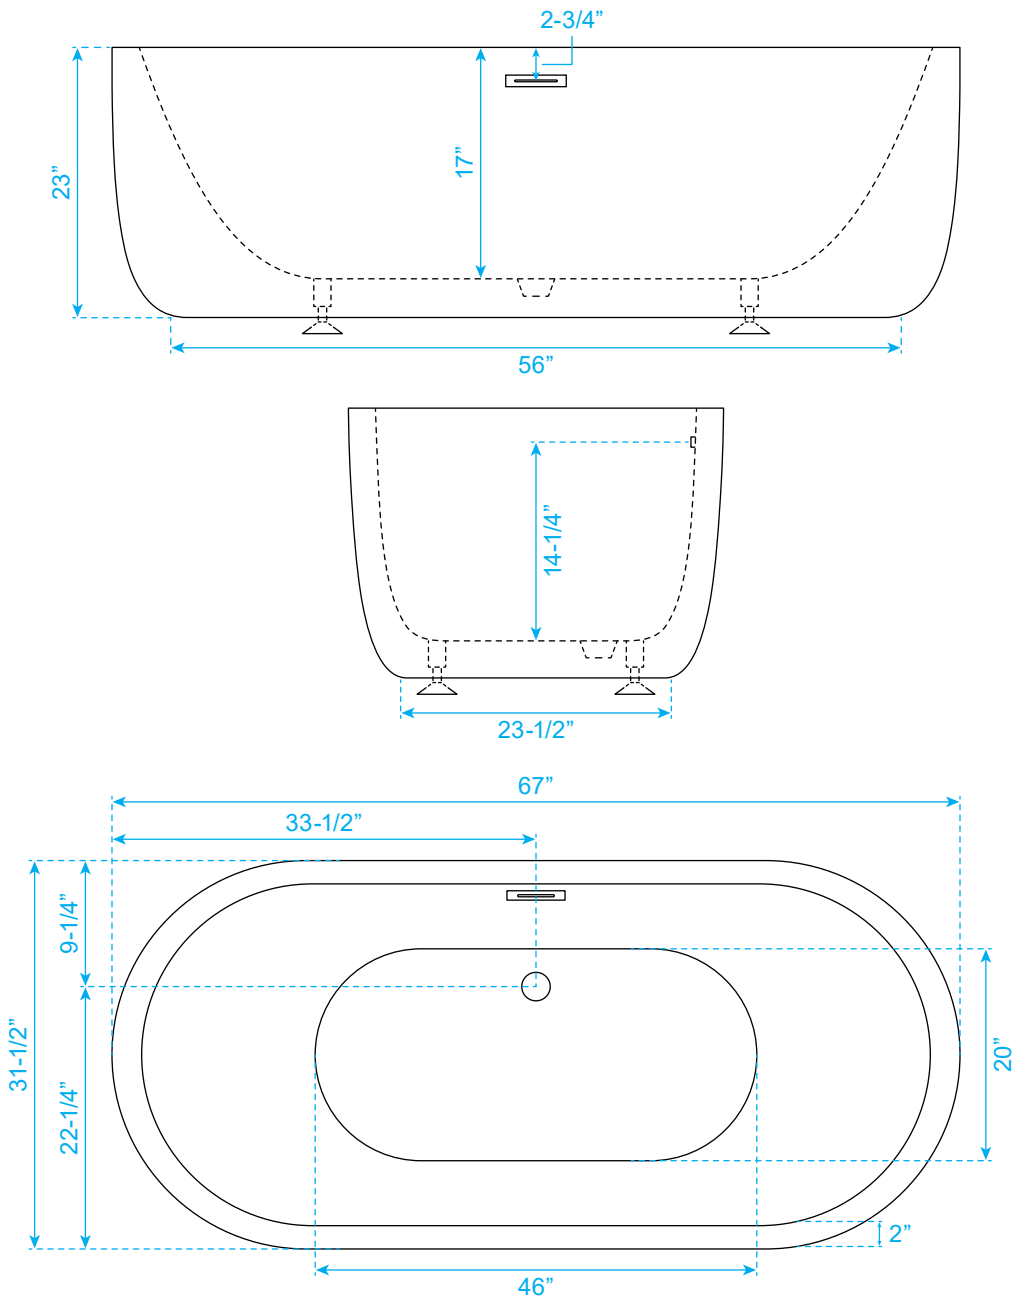

WYNDHAM COLLECTION

Exterior Size - 67"L x 31-1/2"W x 23"H
Interior Size - 63"L x 27-1/2"W x 17"H
Depth at Drain - 17"
Drain To Overflow - 14-1/4"
Maximum Fill - 77 Gallons
Backrest Slope Angle - 23 Degrees
Other Side Slope Angle - 23 Degrees
Note - All Measurements are $\pm 1/2$ "

WC-BTU1013-67