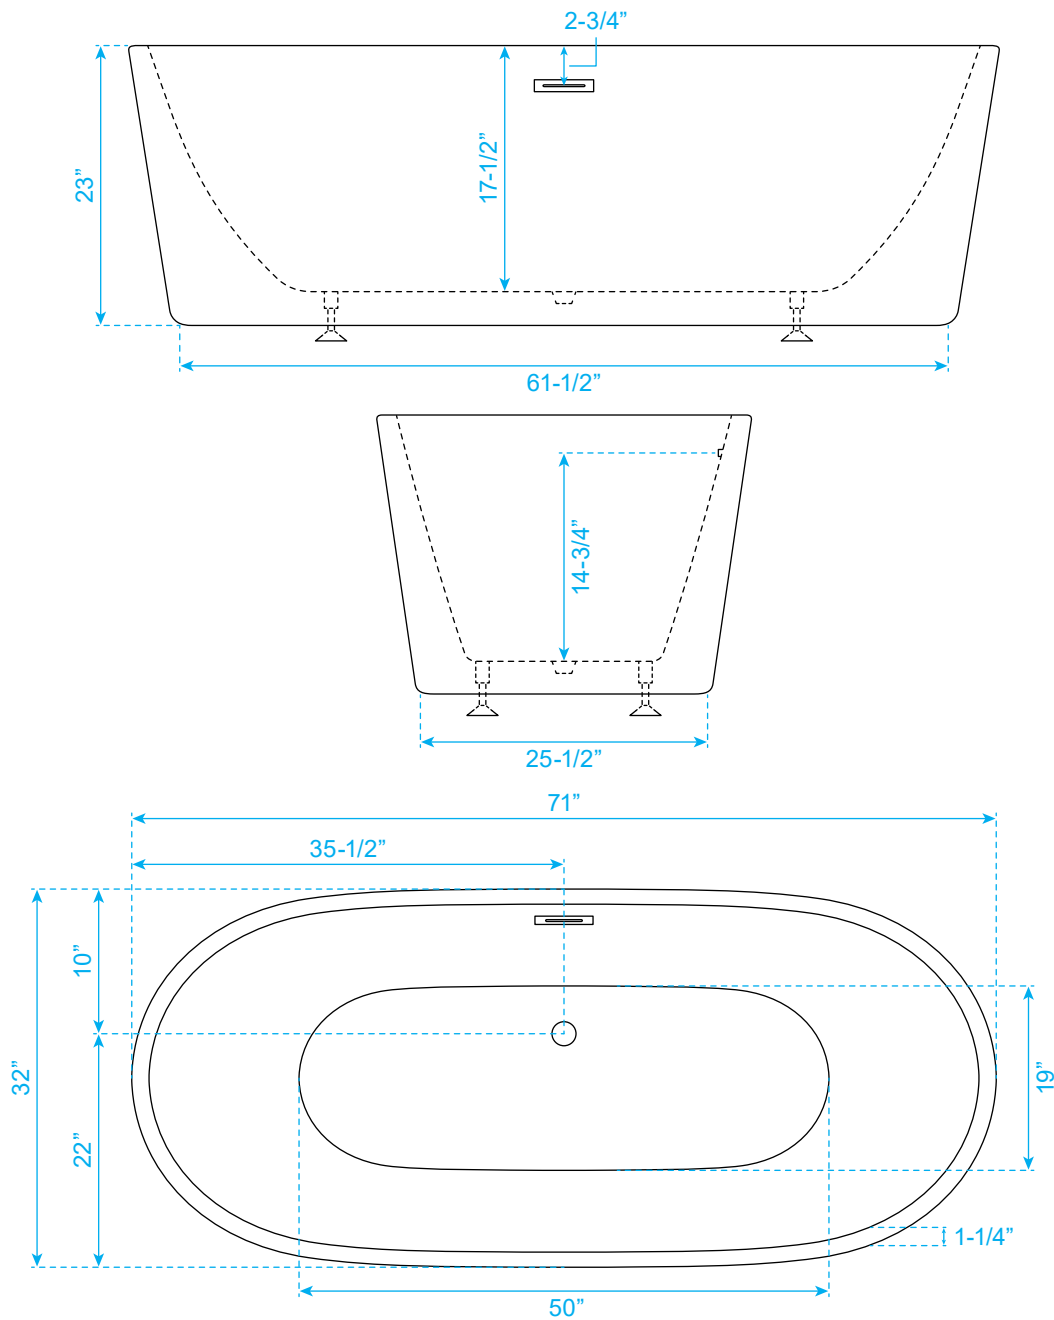

WYNDHAM COLLECTION

Exterior Size - 71"L x 32"W x 23"H
Interior Size - 68-1/2"L x 29-1/2"W x 17-1/2"H
Depth at Drain - 17-1/2"
Drain To Overflow - 14-3/4"
Maximum Fill - 80 Gallons
Backrest Slope Angle - 29 Degrees
Other Side Slope Angle - 29 Degrees
Note - All Measurements are $\pm 1/2$ "

WC-BTU1012-71