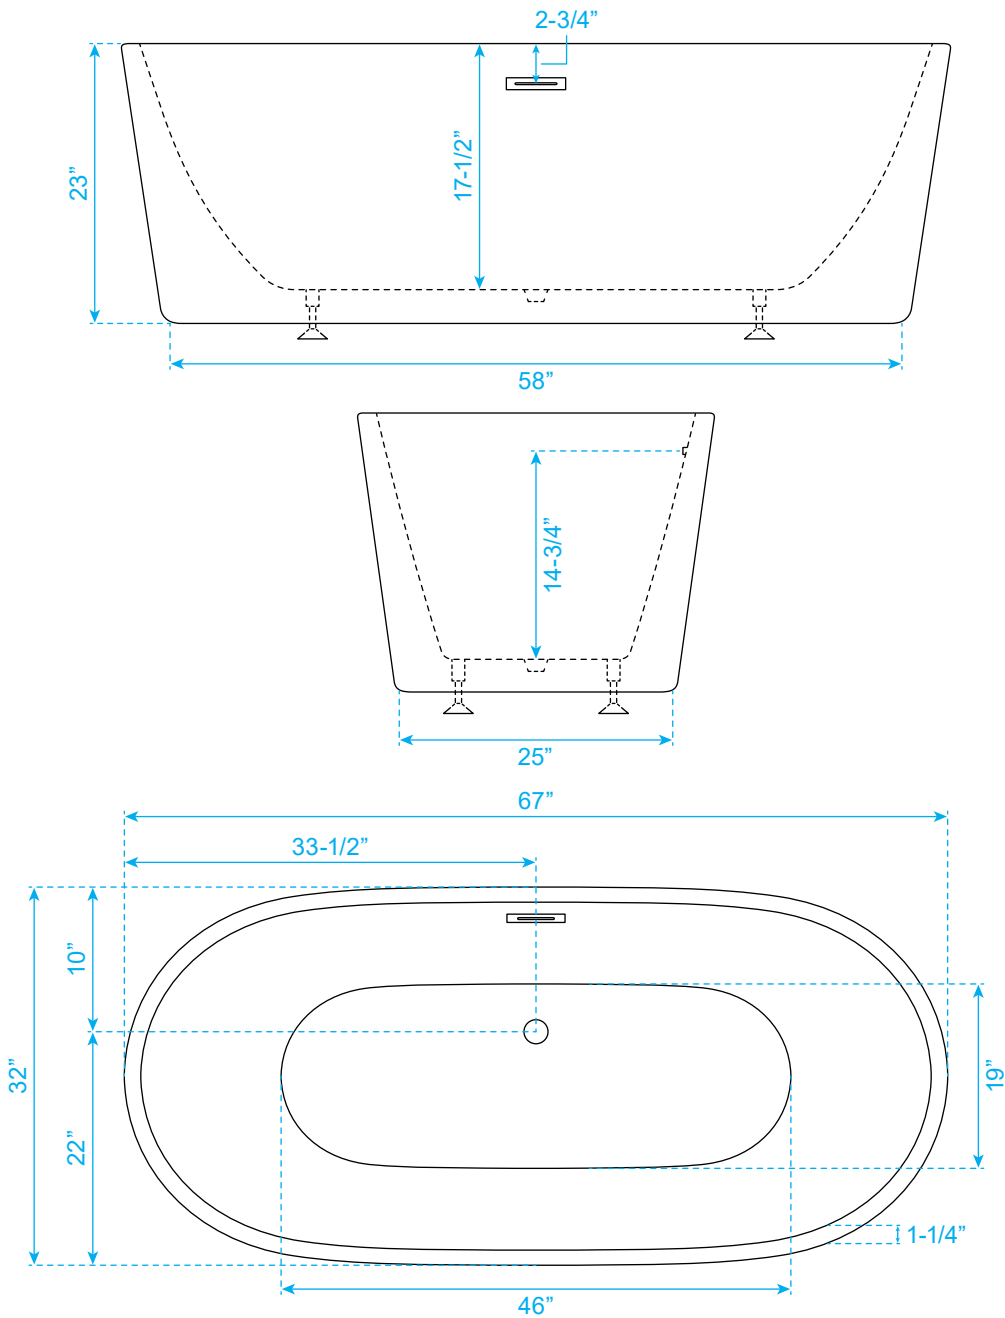

# WYNDHAM COLLECTION

Exterior Size - 67"L x 32"W x 23"H  
Interior Size - 64-1/2"L x 29-1/2"W x 17-1/2"H  
Depth at Drain - 17-1/2"  
Drain To Overflow - 14-3/4"  
Maximum Fill - 74 Gallons  
Backrest Slope Angle - 29 Degrees  
Other Side Slope Angle - 29 Degrees  
Note - All Measurements are  $\pm 1/2$ "

WC-BTU1012-67