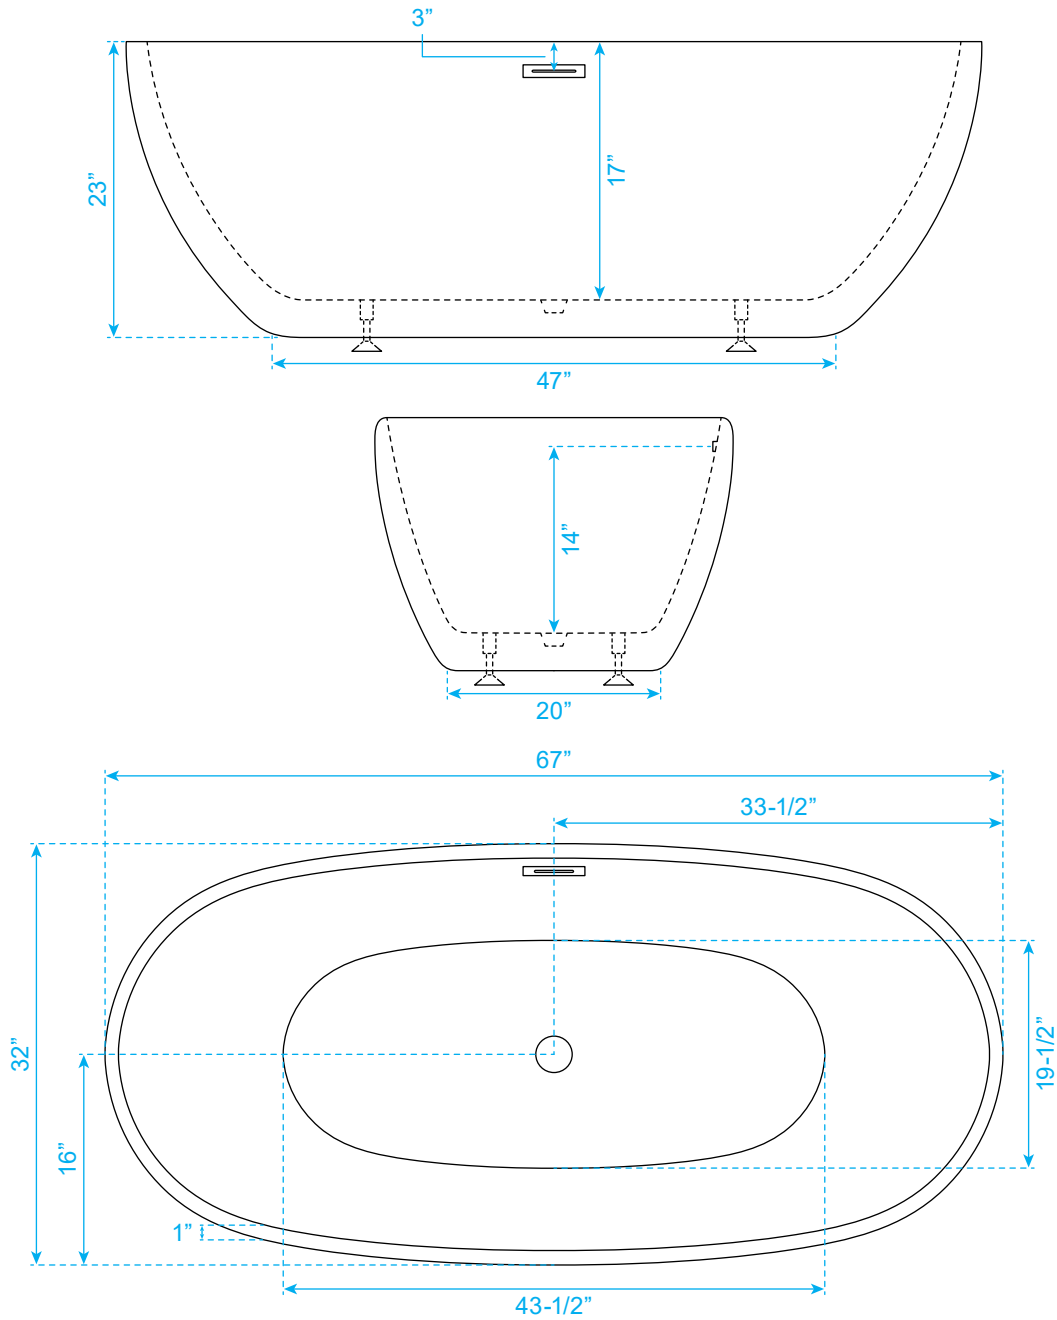

WYNDHAM COLLECTION

Exterior Size - 67"L x 32"W x 23"H
Interior Size - 65"L x 30"W x 17"H
Depth at Drain - 17"
Drain To Overflow - 14"
Maximum Fill - 84-1/2 Gallons
Backrest Slope Angle - 34 Degrees
Other Side Slope Angle - 34 Degrees
Note - All Measurements are $\pm 1/2$ "

WC-BTE1561-67