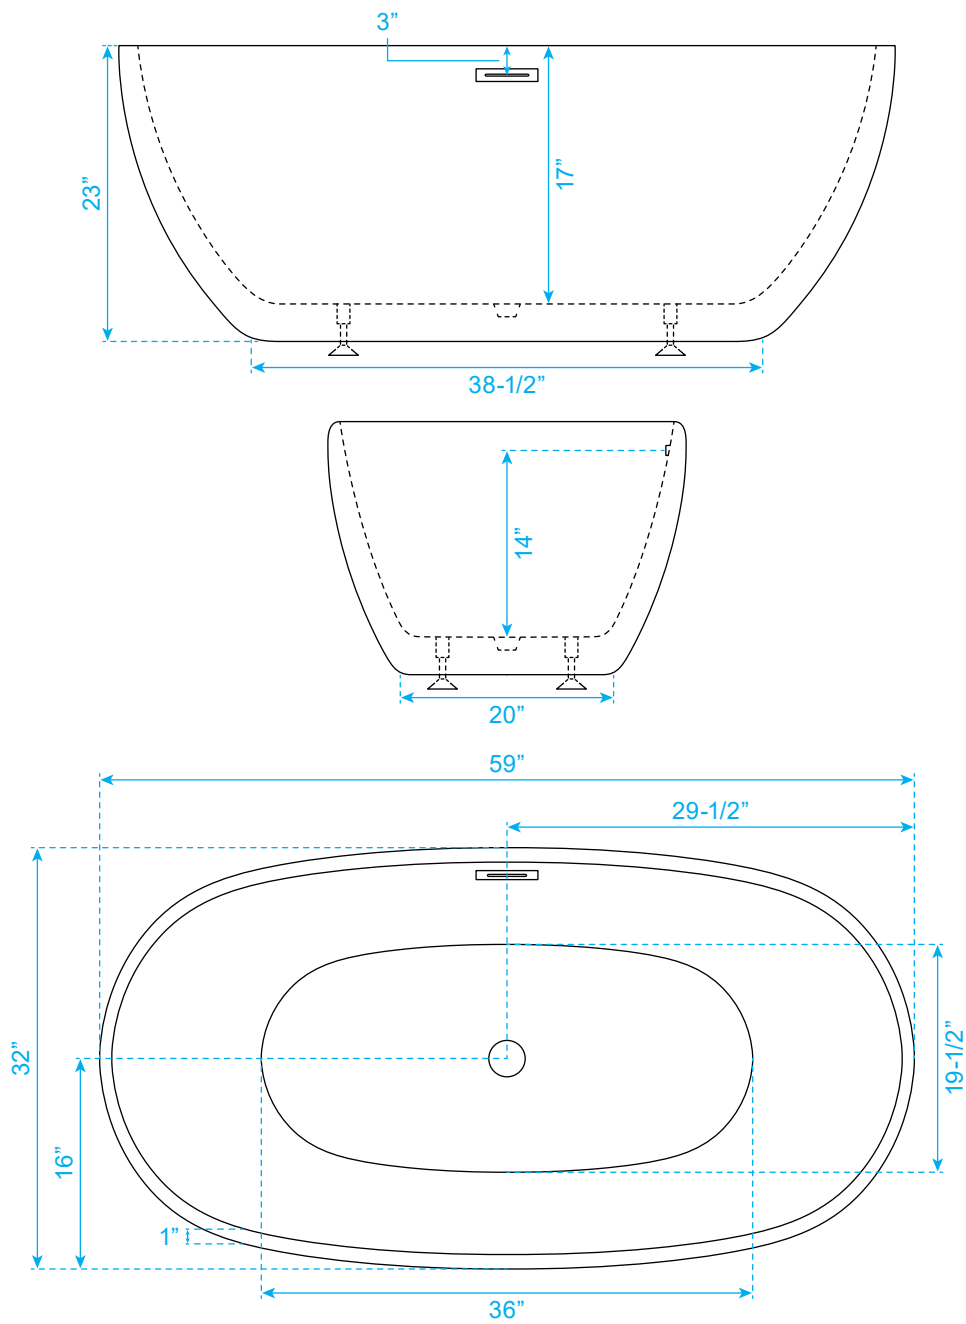

WYNDHAM COLLECTION

Exterior Size - 59"L x 32"W x 23"H
Interior Size - 57"L x 30"W x 17"H
Depth at Drain - 17"
Drain To Overflow - 14"
Maximum Fill - 63-1/2 Gallons
Backrest Slope Angle - 32 Degrees
Other Side Slope Angle - 32 Degrees
Note - All Measurements are $\pm 1/2$ "

WC-BTE1561-59