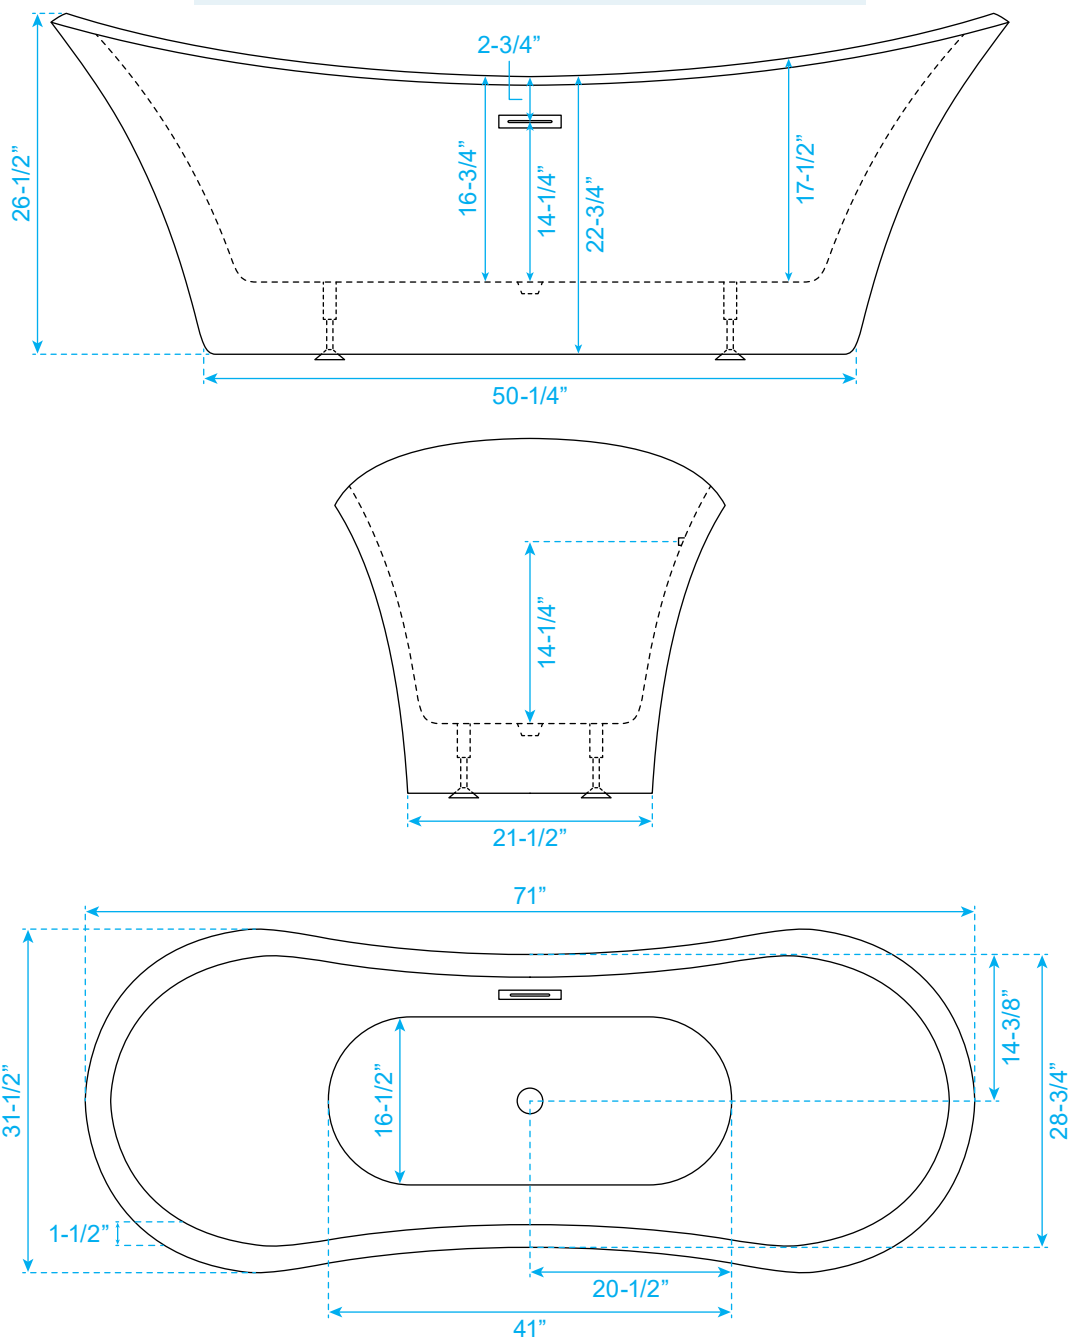

# WYNDHAM COLLECTION

Exterior Size - 71"L x 31-1/2"W x 26-1/2"H  
Interior Size - 41"L x 16-1/2"W x 16-3/4"H  
Depth at Drain - 17"  
Drain To Overflow - 14-1/4"  
Maximum Fill - 53 Gallons  
Backrest Slope Angle - 37 Degrees  
Other Side Slope Angle - 37 Degrees  
Note - All Measurements are  $\pm 1/2$ "

WC-BTM1528-71